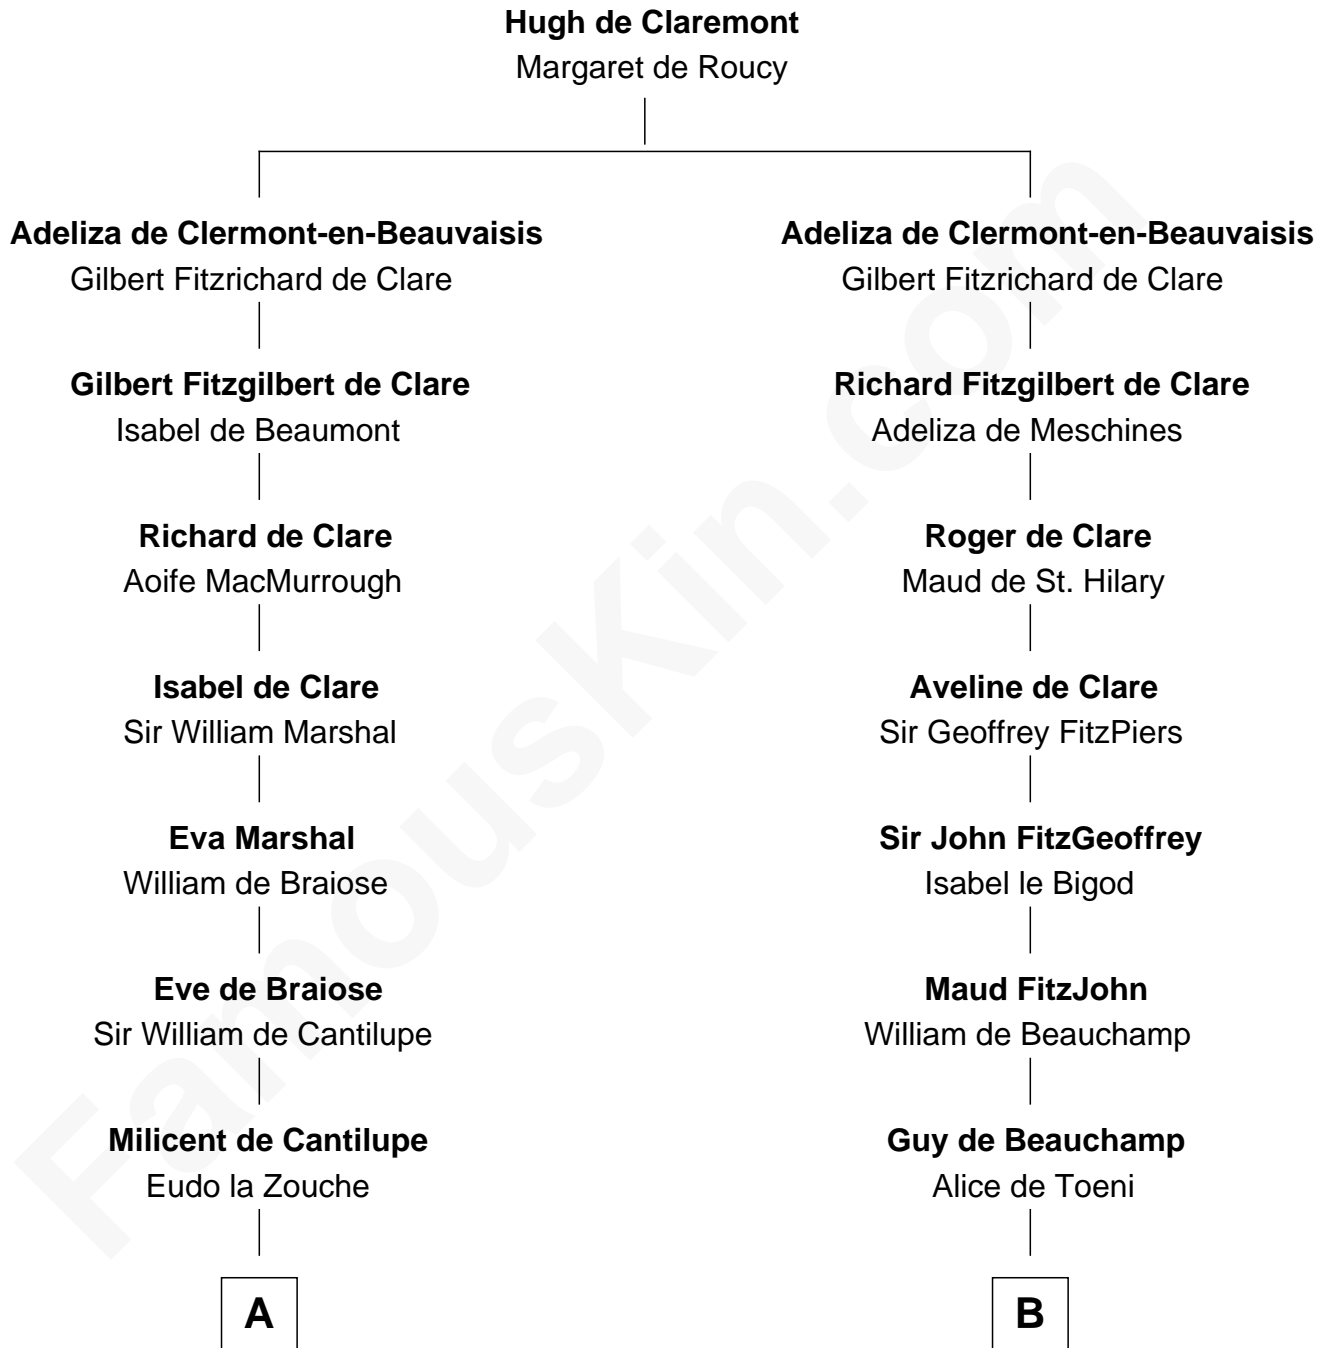

# FamousKin.com Relationship Chart of

**John Langdon**

*Signer of the U.S. Constitution*

21st cousin of

**Benjamin Harrison V**

*Signer of the Declaration of Independence*

**C**

**Rev. Samuel Dudley**

Elizabeth - - - - -

**Elizabeth Dudley**

Kinsley Hall

**Josiah Hall**

Mary Woodbury

**Mary Hall**

John Langdon

**John Langdon**