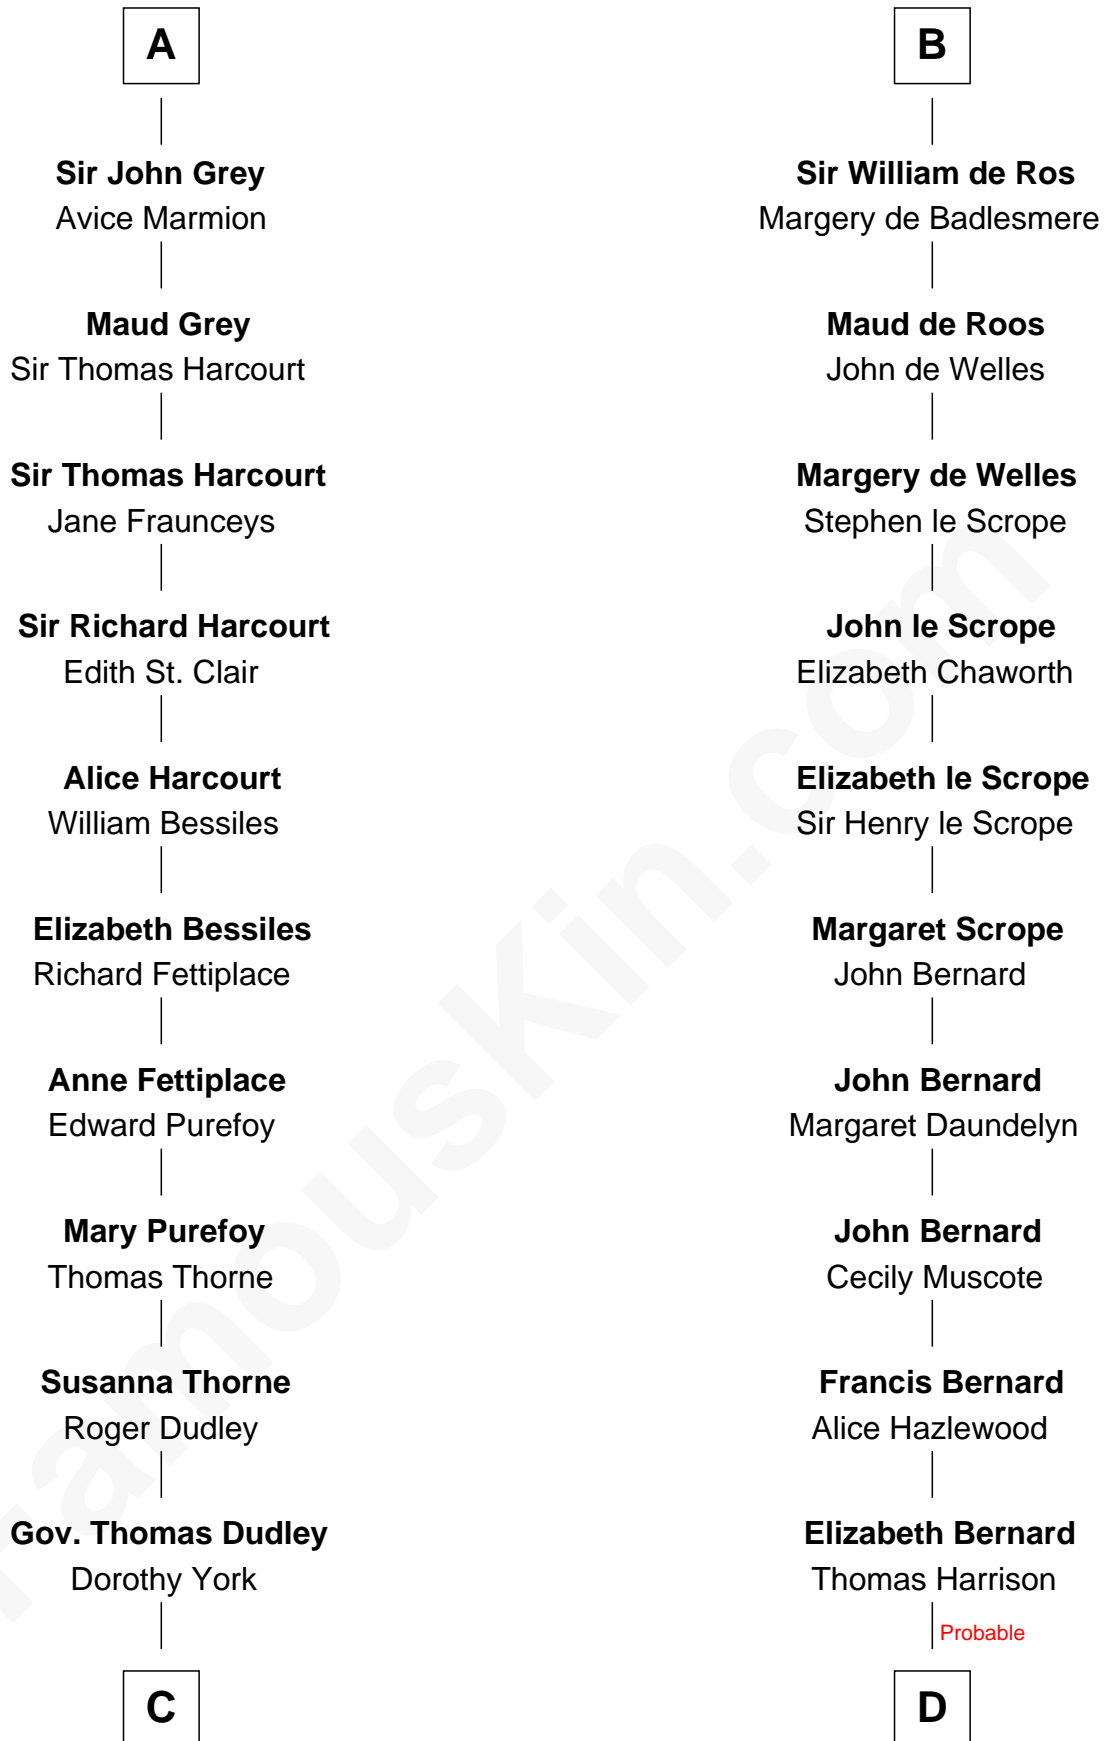

# FamousKin.com Relationship Chart of

**John Langdon**

*Signer of the U.S. Constitution*

21st cousin of

**Benjamin Harrison V**

*Signer of the Declaration of Independence*

**Sir Walter Giffard**

Agnes Flaitel

**C**

**Rev. Samuel Dudley**

Elizabeth - - - - -

**Elizabeth Dudley**

Kinsley Hall

**Josiah Hall**

Mary Woodbury

**Mary Hall**