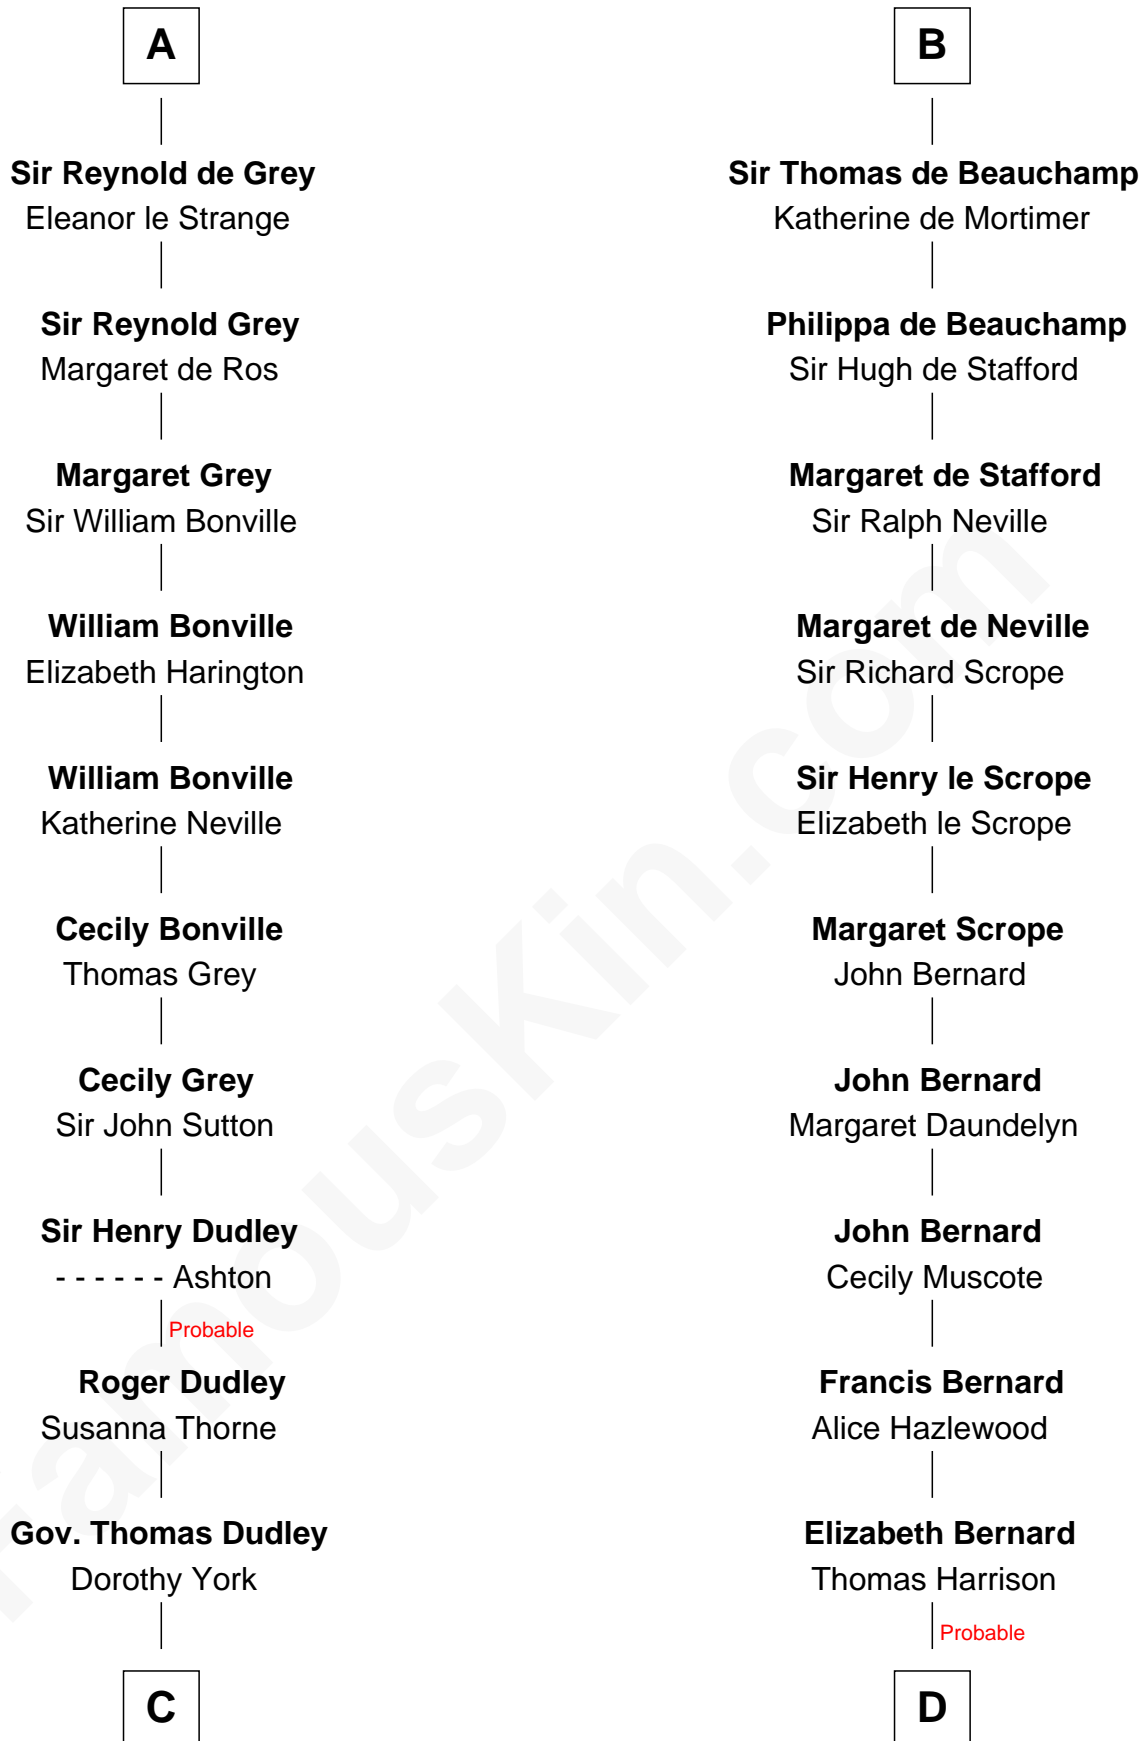

FamousKin.com Relationship Chart of

John Langdon

Signer of the U.S. Constitution

21st cousin of

Benjamin Harrison V

Signer of the Declaration of Independence

C

Rev. Samuel Dudley

Elizabeth - - - - -

Elizabeth Dudley

Kinsley Hall

Josiah Hall

Mary Woodbury

Mary Hall

John Langdon

John Langdon

Signer of the U.S. Constitution

D

Benjamin Harrison

Mary - - - - -

Benjamin Harrison

Hannah Churchill

Benjamin Harrison

Elizabeth Burwell