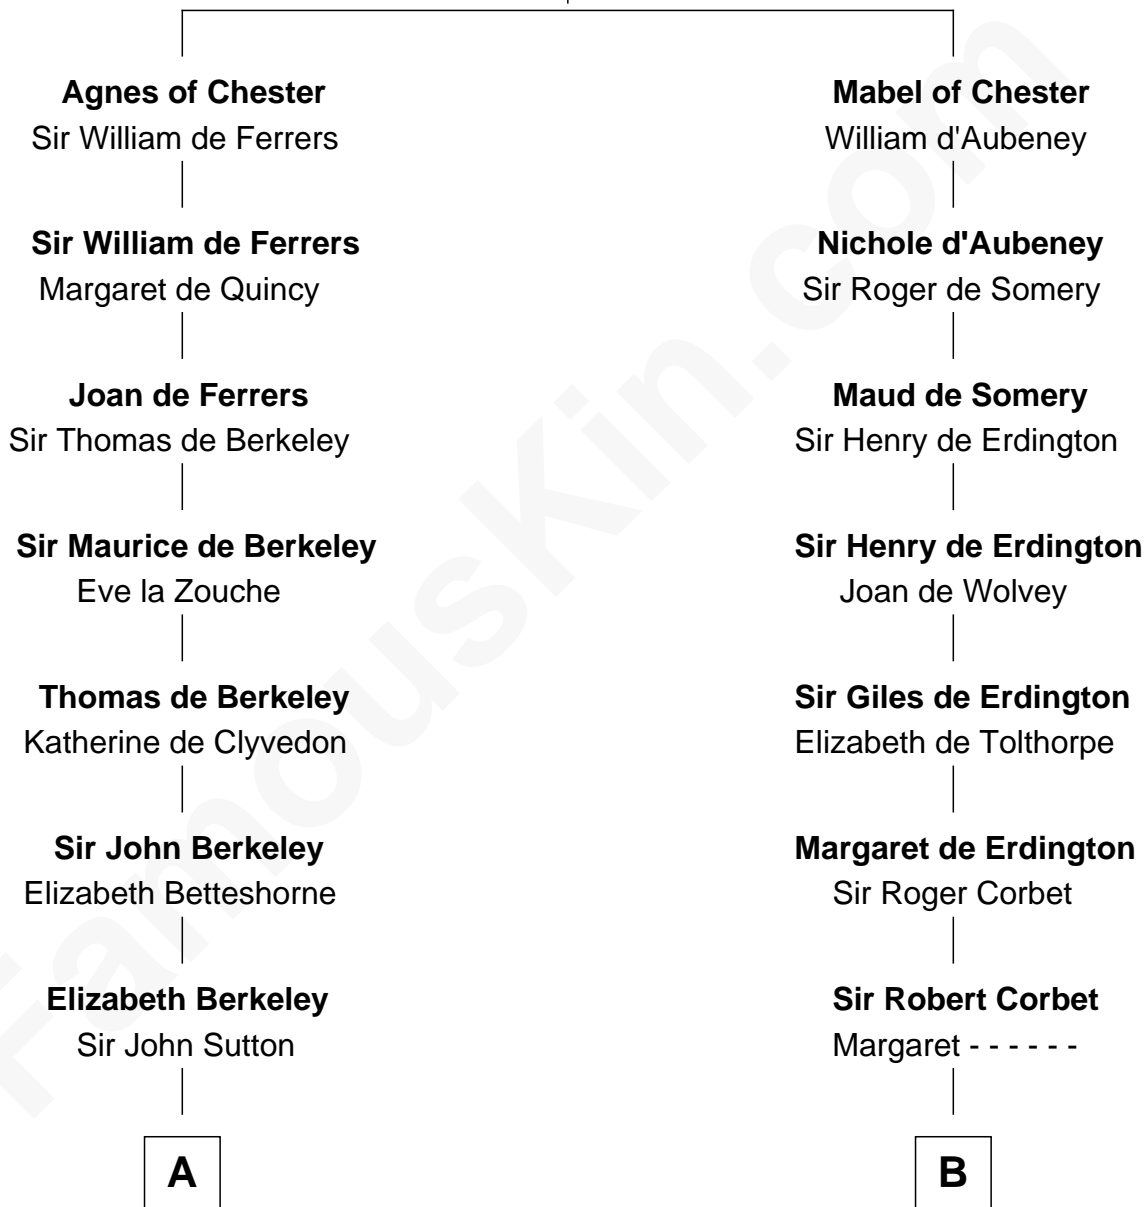

FamousKin.com

Relationship Chart of

John Langdon

Signer of the U.S. Constitution

17th cousin 2 times removed of

Jay Gould

American Railroad "Robber Baron"

Hugh de Kevelioc
Bertrade de Montfort

C

—
Anna Osborn
Abraham Gould

—
John Burr Gould
Mary More

—
Jay Gould
"Robber Baron"

FamousKin.com