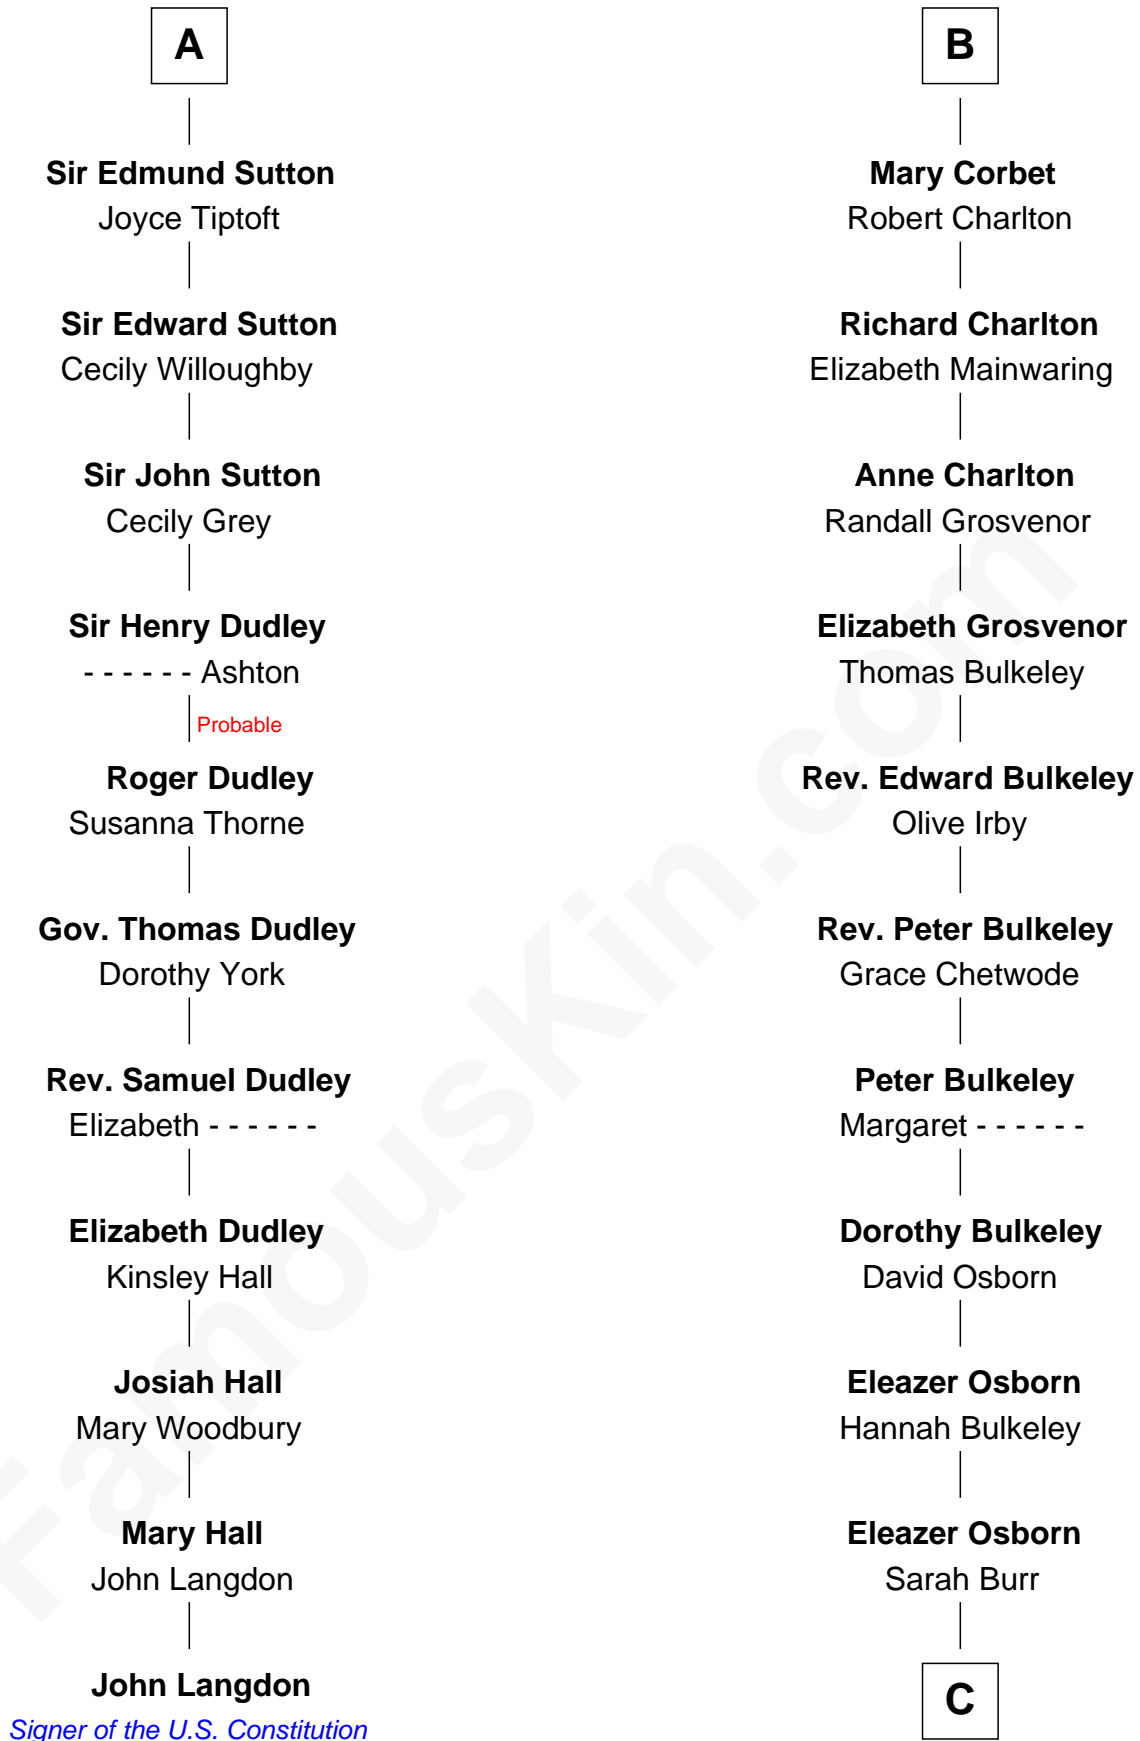

FamousKin.com

Relationship Chart of

John Langdon

Signer of the U.S. Constitution

17th cousin 2 times removed of

Jay Gould

American Railroad "Robber Baron"

Hugh de Kevelioc
Bertrade de Montfort

C

—
Anna Osborn
Abraham Gould

—
John Burr Gould
Mary More

—
Jay Gould
"Robber Baron"

FamousKin.com