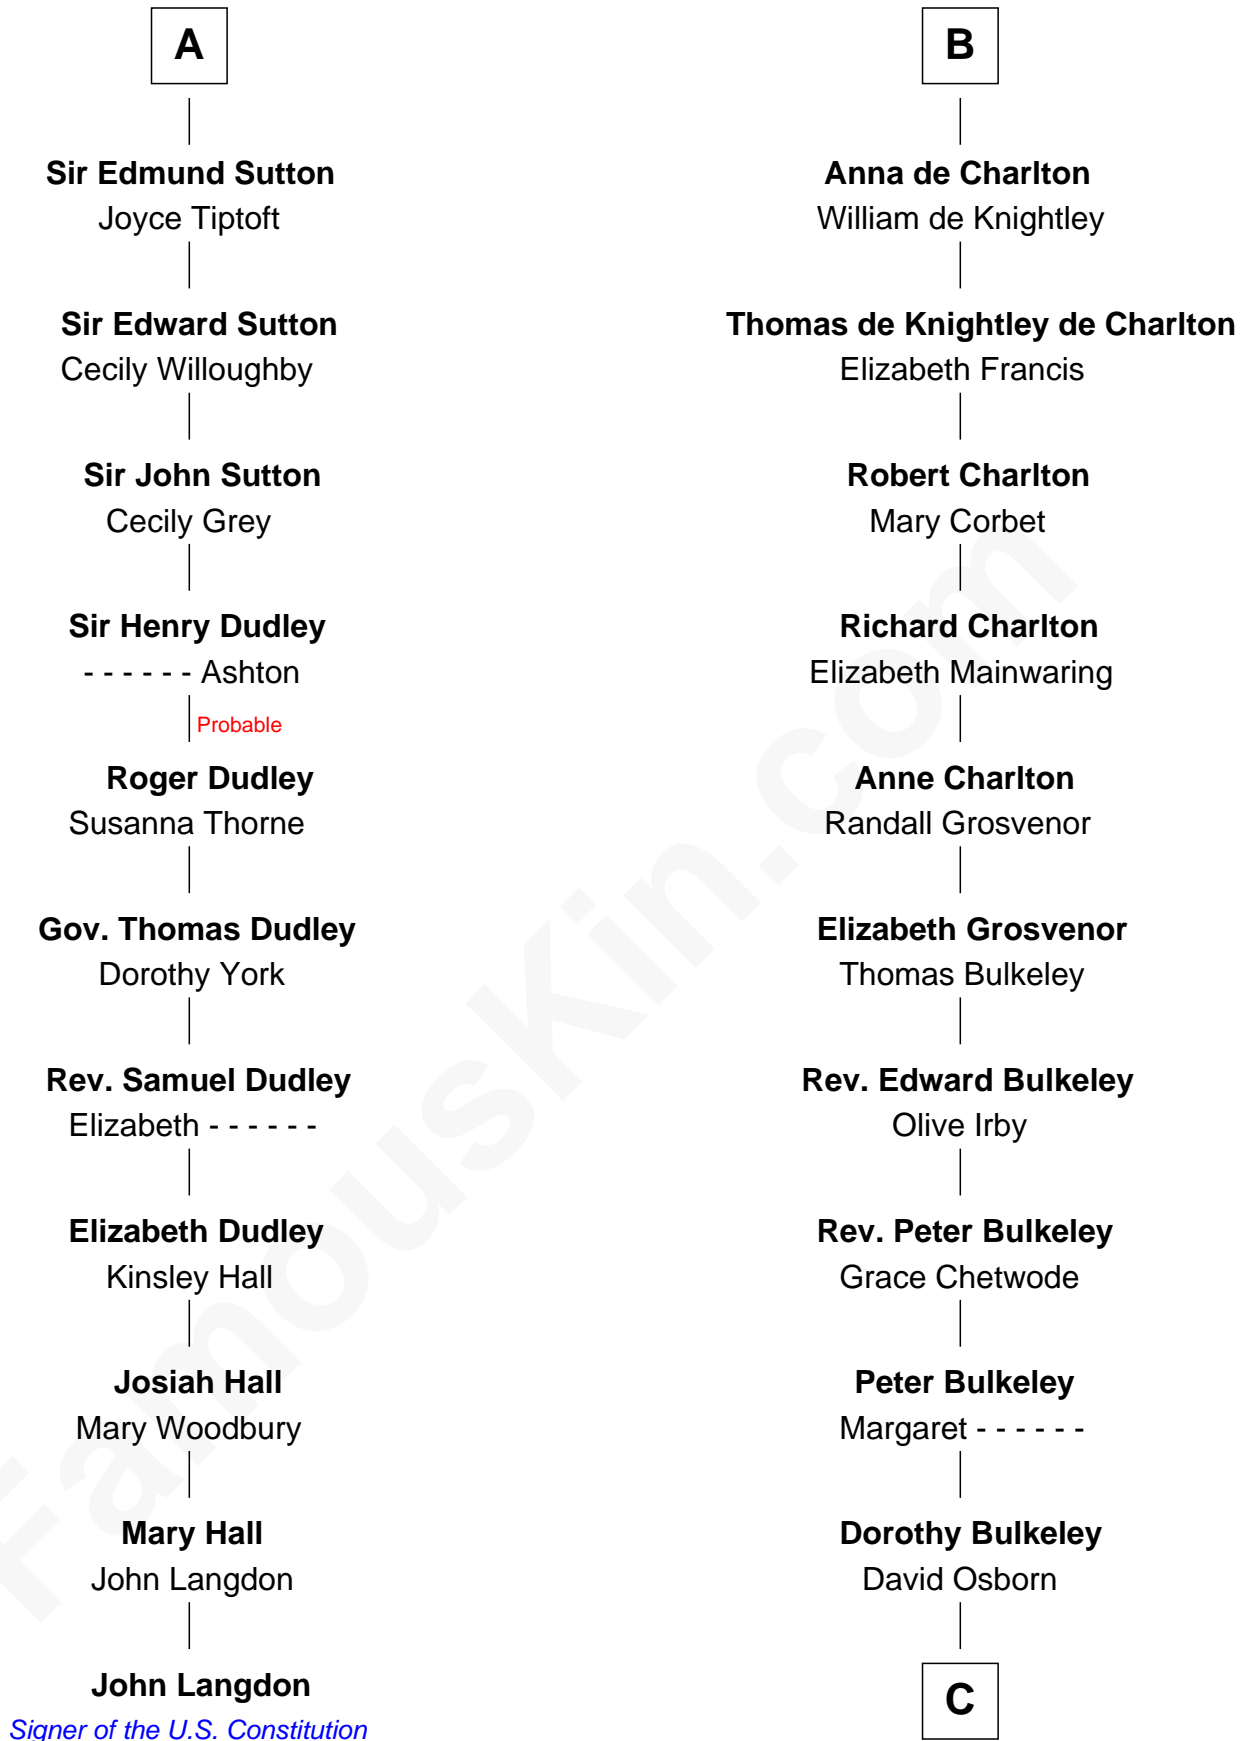

FamousKin.com

Relationship Chart of

John Langdon

Signer of the U.S. Constitution

17th cousin 4 times removed of

Jay Gould

American Railroad "Robber Baron"

C

Eleazer Osborn
Hannah Bulkeley

Eleazer Osborn
Sarah Burr

Anna Osborn
Abraham Gould

John Burr Gould
Mary More

Jay Gould
"Robber Baron"