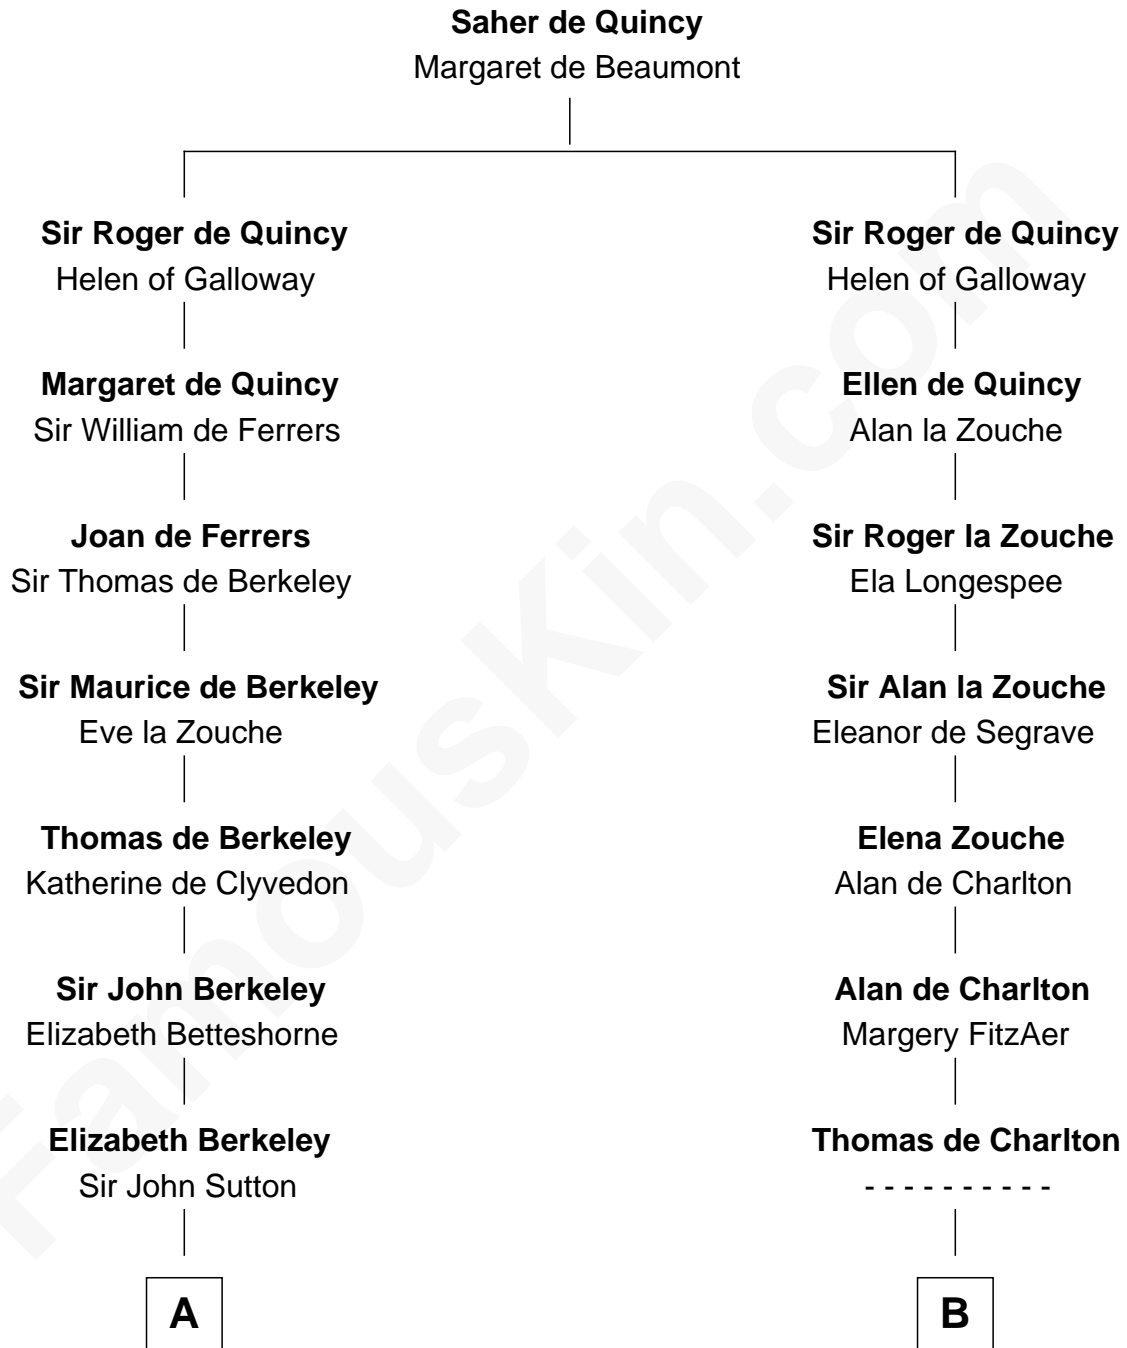

FamousKin.com

Relationship Chart of

John Langdon

Signer of the U.S. Constitution

17th cousin 4 times removed of

Jay Gould

American Railroad "Robber Baron"

C

Eleazer Osborn
Hannah Bulkeley

Eleazer Osborn
Sarah Burr

Anna Osborn
Abraham Gould

John Burr Gould
Mary More

Jay Gould
"Robber Baron"