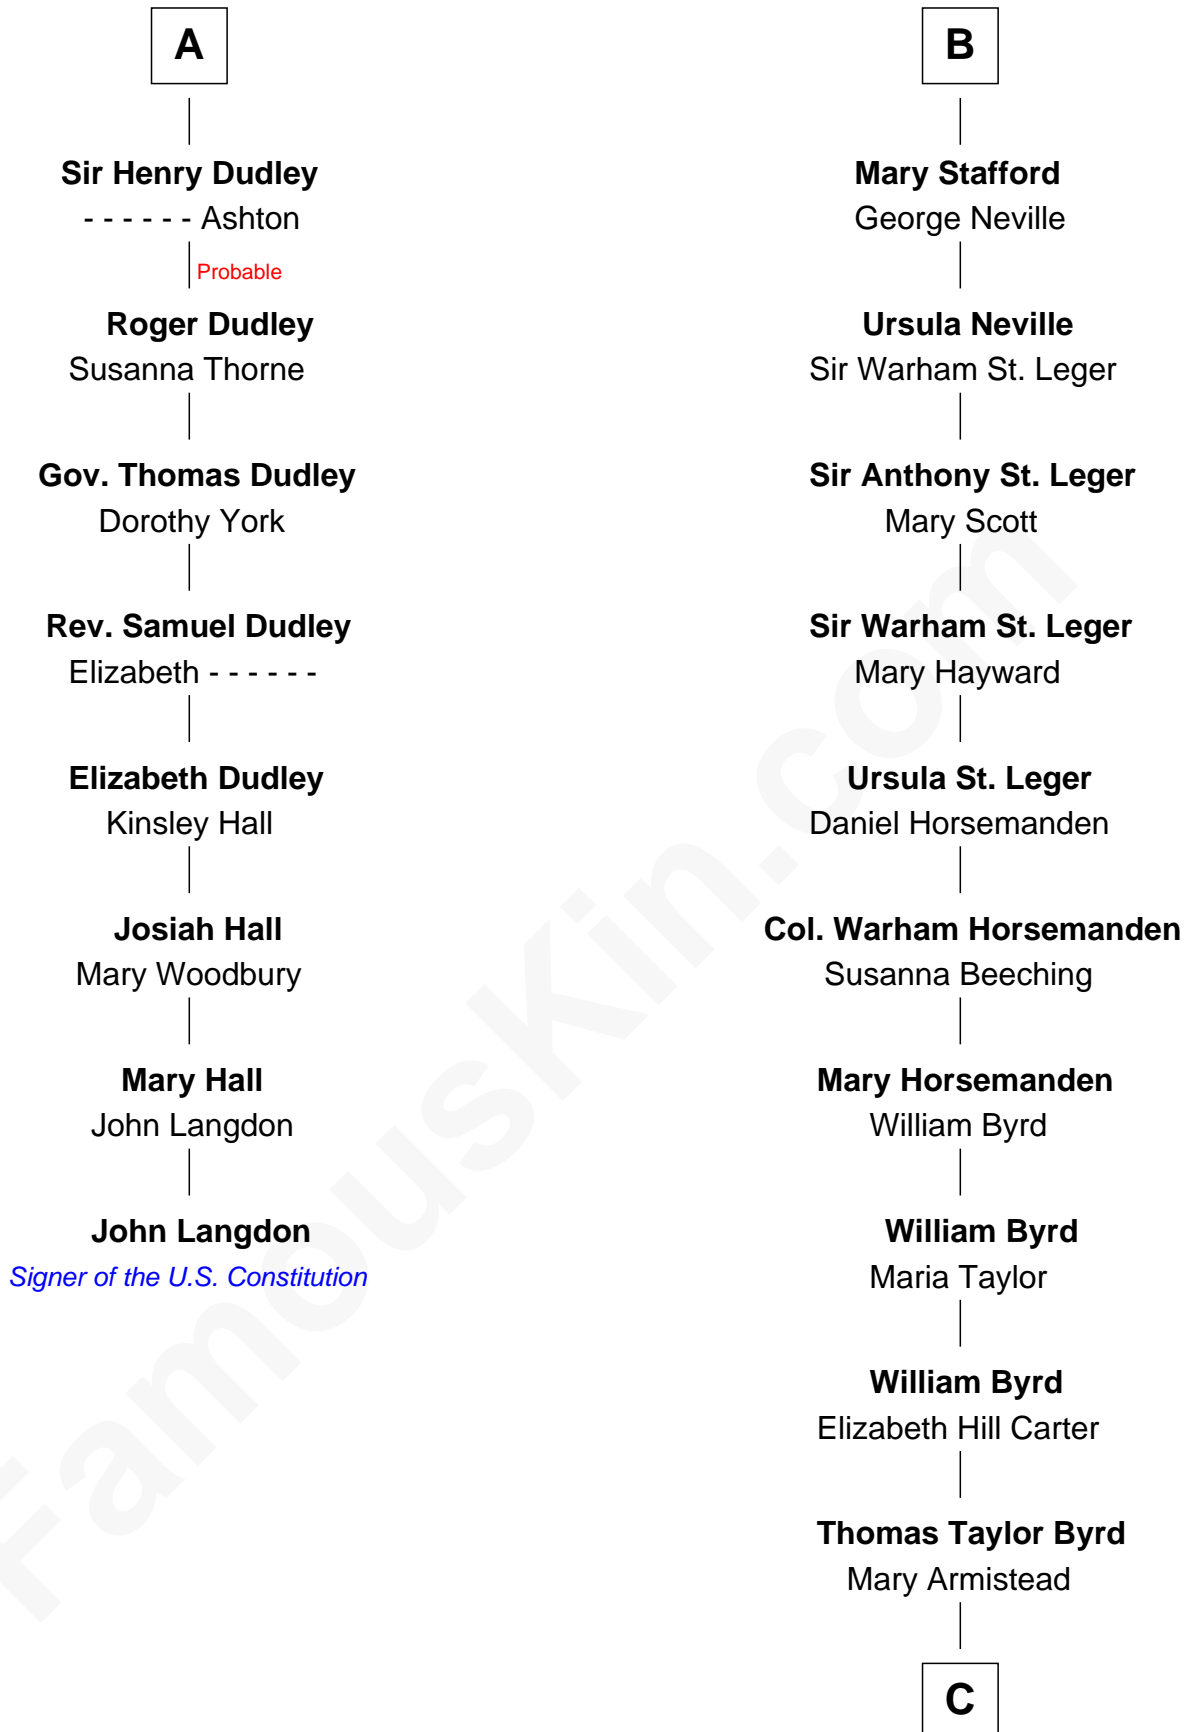

# FamousKin.com Relationship Chart of

**John Langdon**

*Signer of the U.S. Constitution*

14th cousin 6 times removed of

**Harry F. Byrd**

*50th Governor of Virginia*

**Henry Plantagenet**  
Maud de Chaworth

**Joyce Tiptoft**

Sir Edmund Sutton

**Sir Edward Sutton**

Cecily Willoughby

**Sir John Sutton**

Cecily Grey

**A**

**Mary Plantagenet**

Henry de Percy

**Sir Henry Percy**

Margaret de Neville

**Sir Henry Percy**

Elizabeth Mortimer

**Sir Henry Percy**

Eleanor Neville

**Sir Henry Percy**

Eleanor Poynings

**Henry Percy**

Maud Herbert

**Eleanor Percy**

Edward Stafford

**B**

**C**

**Richard Evelyn Byrd**