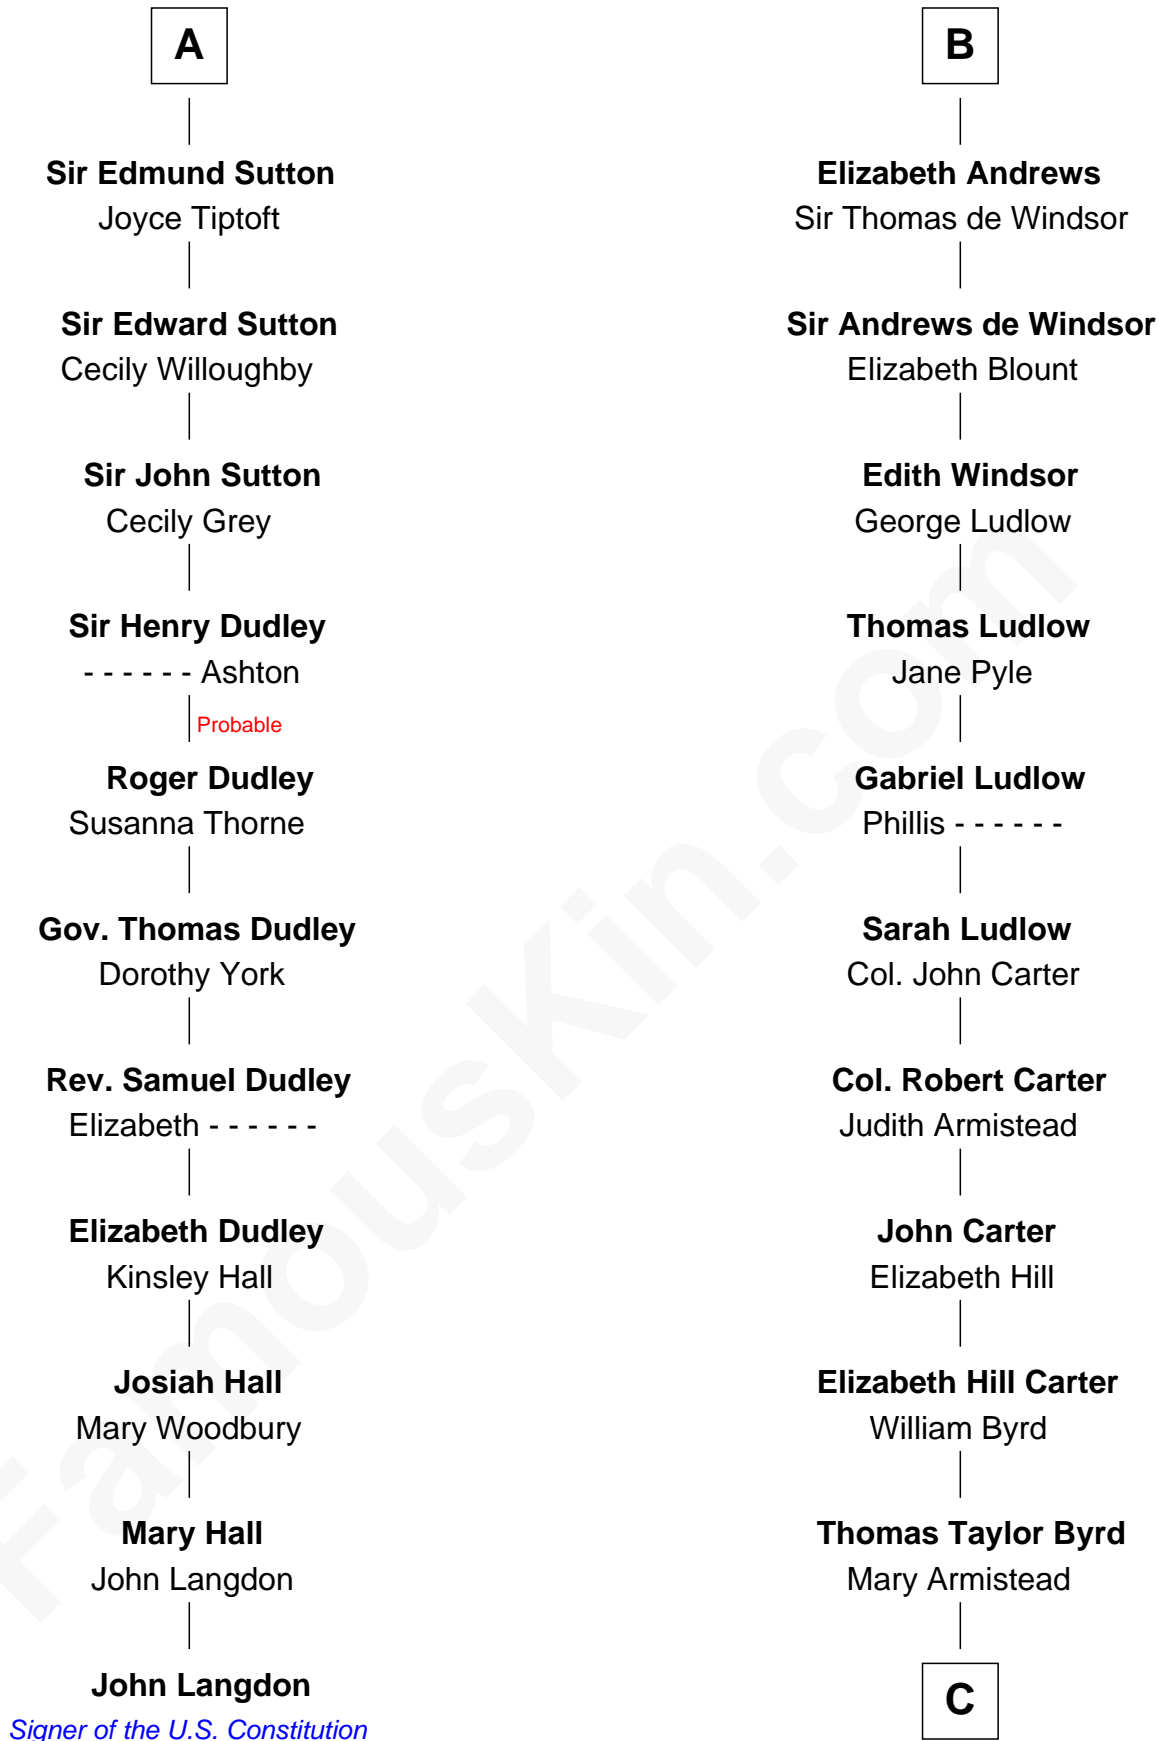

FamousKin.com

Relationship Chart of

John Langdon

Signer of the U.S. Constitution

17th cousin 3 times removed of

Harry F. Byrd

50th Governor of Virginia

Sir Hugh le Despencer

Sir Hugh Luttrell

Catherine de Beaumont

Elizabeth Luttrell

John Stratton

Elizabeth Stratton

John Andrews

B

C