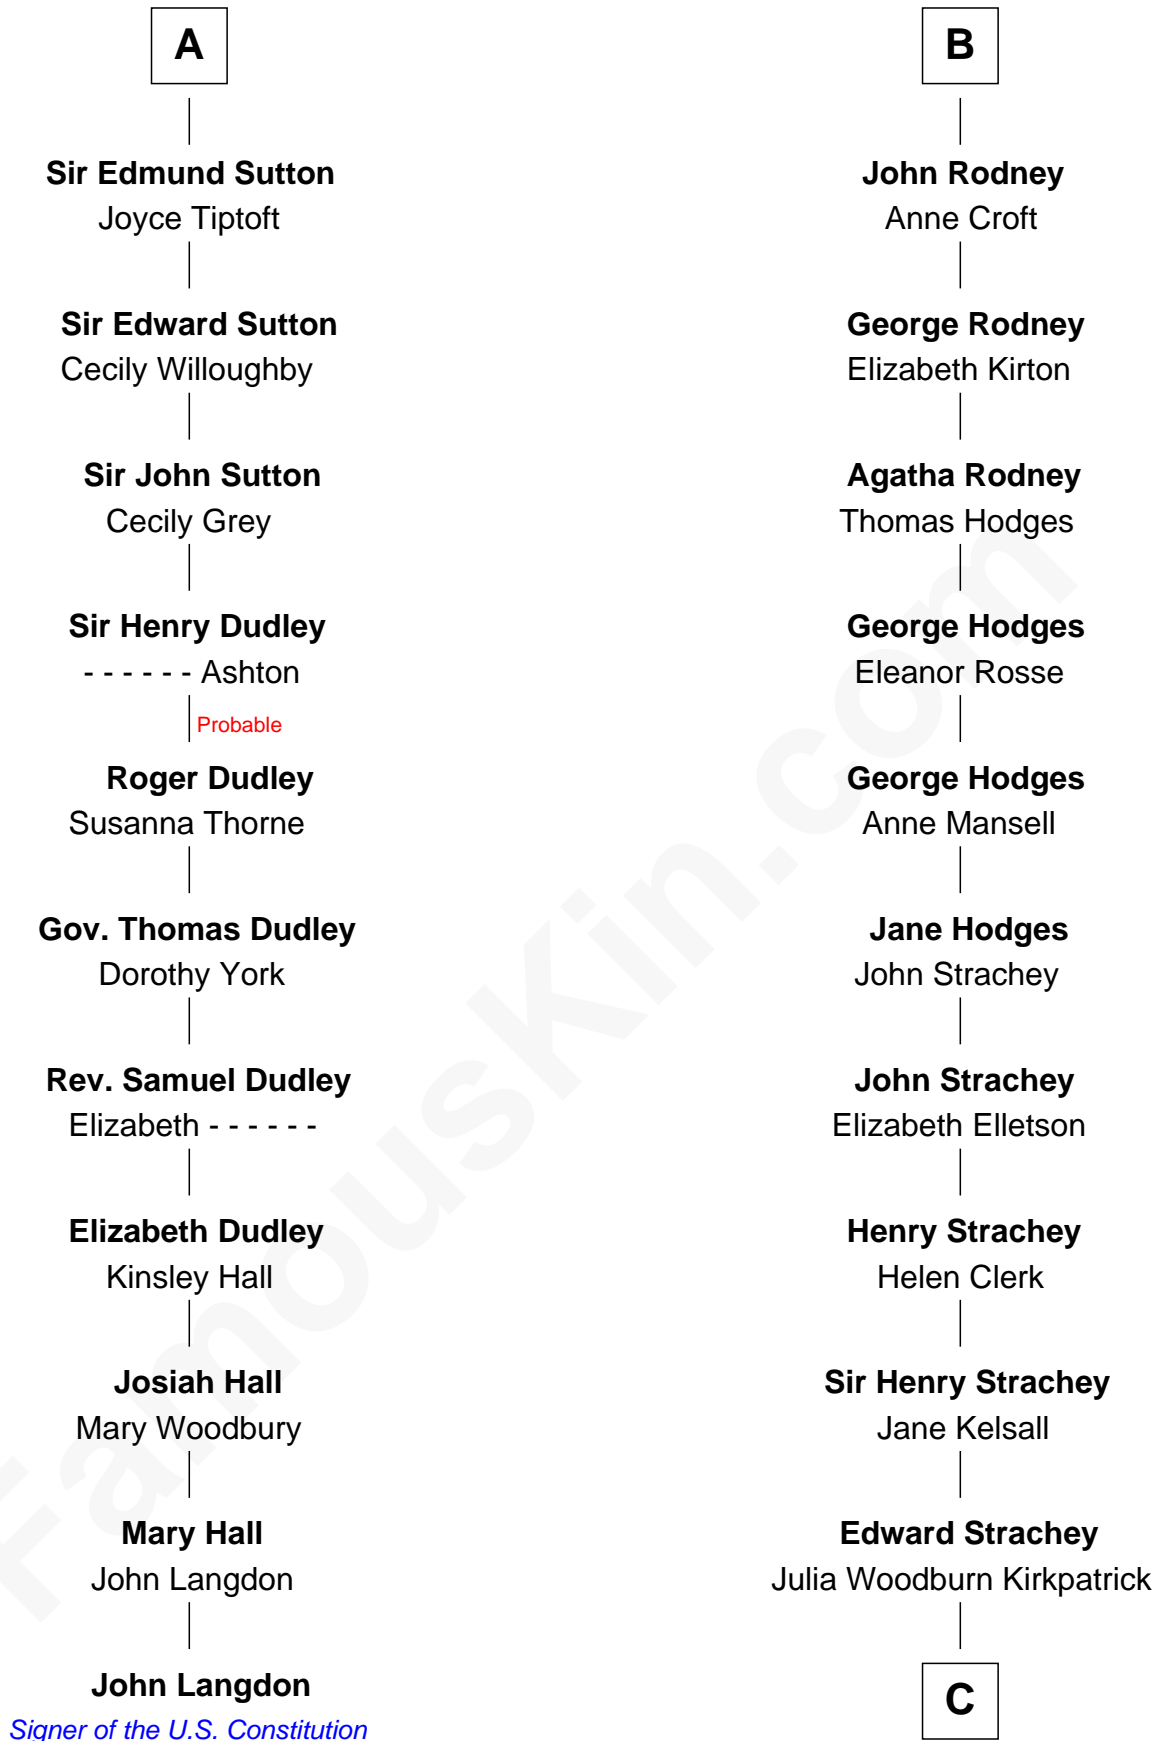

FamousKin.com Relationship Chart of

John Langdon

Signer of the U.S. Constitution

17th cousin 1 time removed of

Lytton Strachey

Author and Co-Founder of Bloomsbury Group

Sir Hugh le Despencer

Aveline Basset

Sir Walter Hungerford

Margaret Hungerford

Sir Walter Rodney

Thomas Rodney

Isabel - - - - -

B

C

—
Sir Richard Strachey