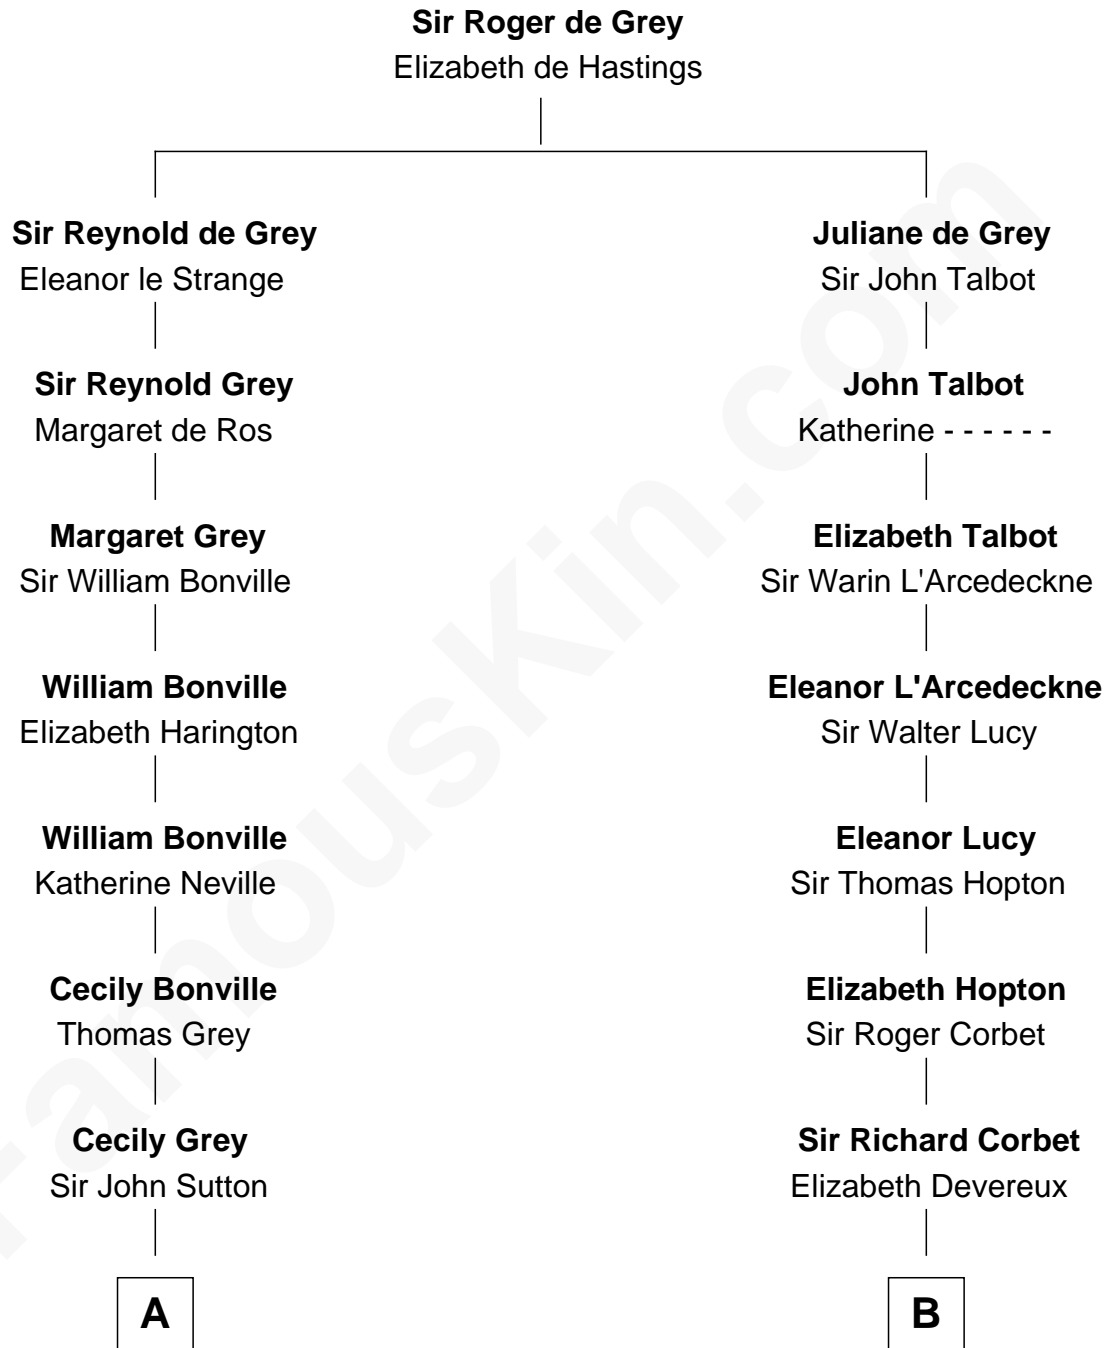

FamousKin.com Relationship Chart of

John Langdon

Signer of the U.S. Constitution

14th cousin 5 times removed of

Olivia De Havilland

Movie Actress

C

Margaret Letitia Molesworth
Charles Richard De Havilland

Walter Augustus De Havilland
Lillian Augusta Ruse

Olivia De Havilland
Movie Actress

FamousKin.com