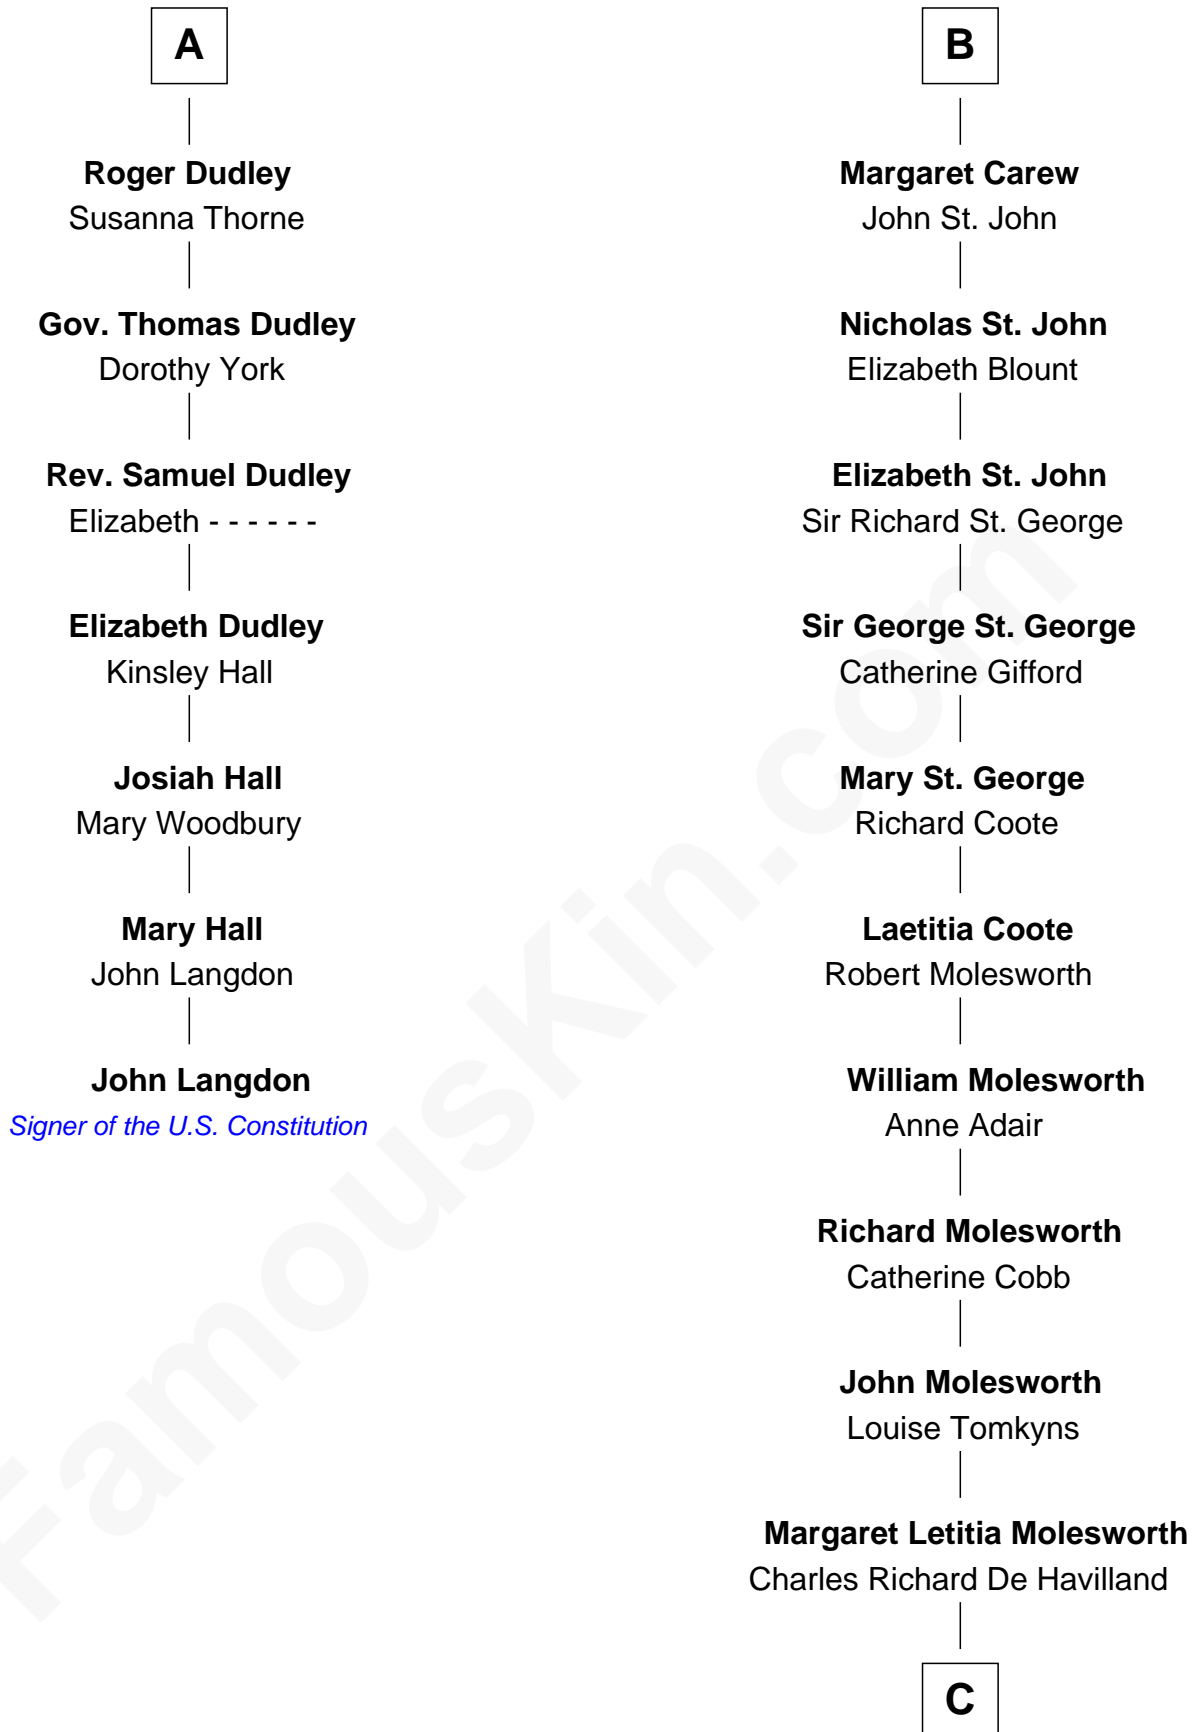

# FamousKin.com Relationship Chart of

**John Langdon**

*Signer of the U.S. Constitution*

13th cousin 5 times removed of

**Olivia De Havilland**

*Movie Actress*

C

Walter Augustus De Havilland

Lillian Augusta Ruse

Olivia De Havilland

*Movie Actress*

FamousKin.com