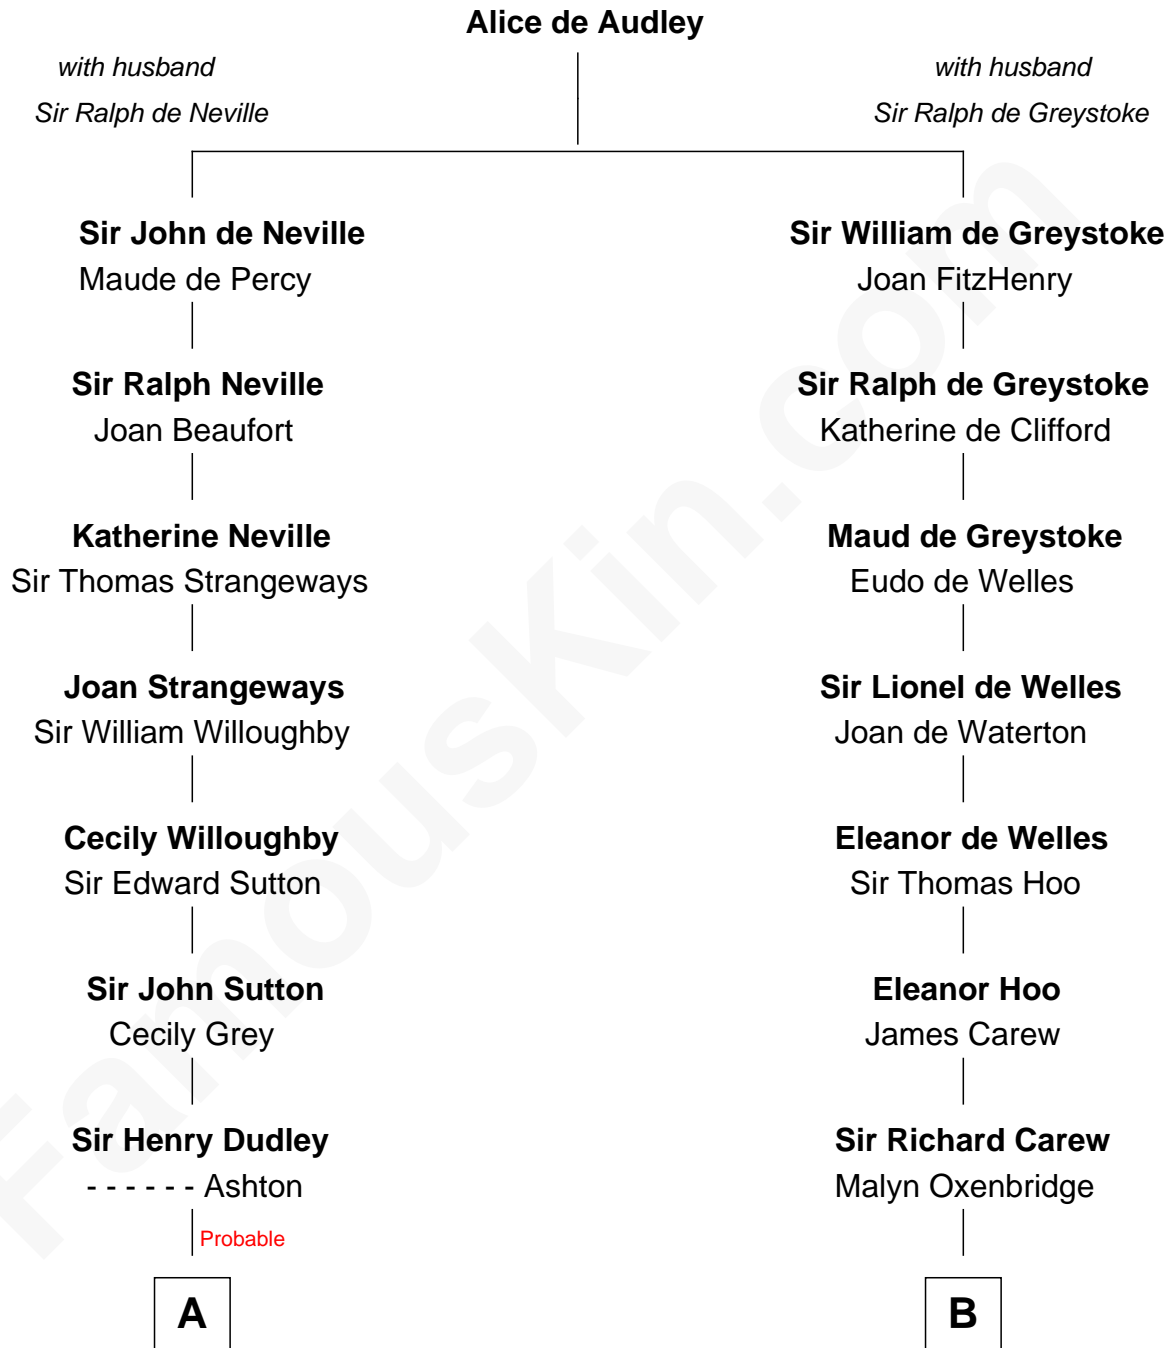

# FamousKin.com Relationship Chart of

**John Langdon**

*Signer of the U.S. Constitution*

13th cousin 5 times removed of

**Olivia De Havilland**

*Movie Actress*

C

Walter Augustus De Havilland

Lillian Augusta Ruse

Olivia De Havilland

*Movie Actress*

FamousKin.com