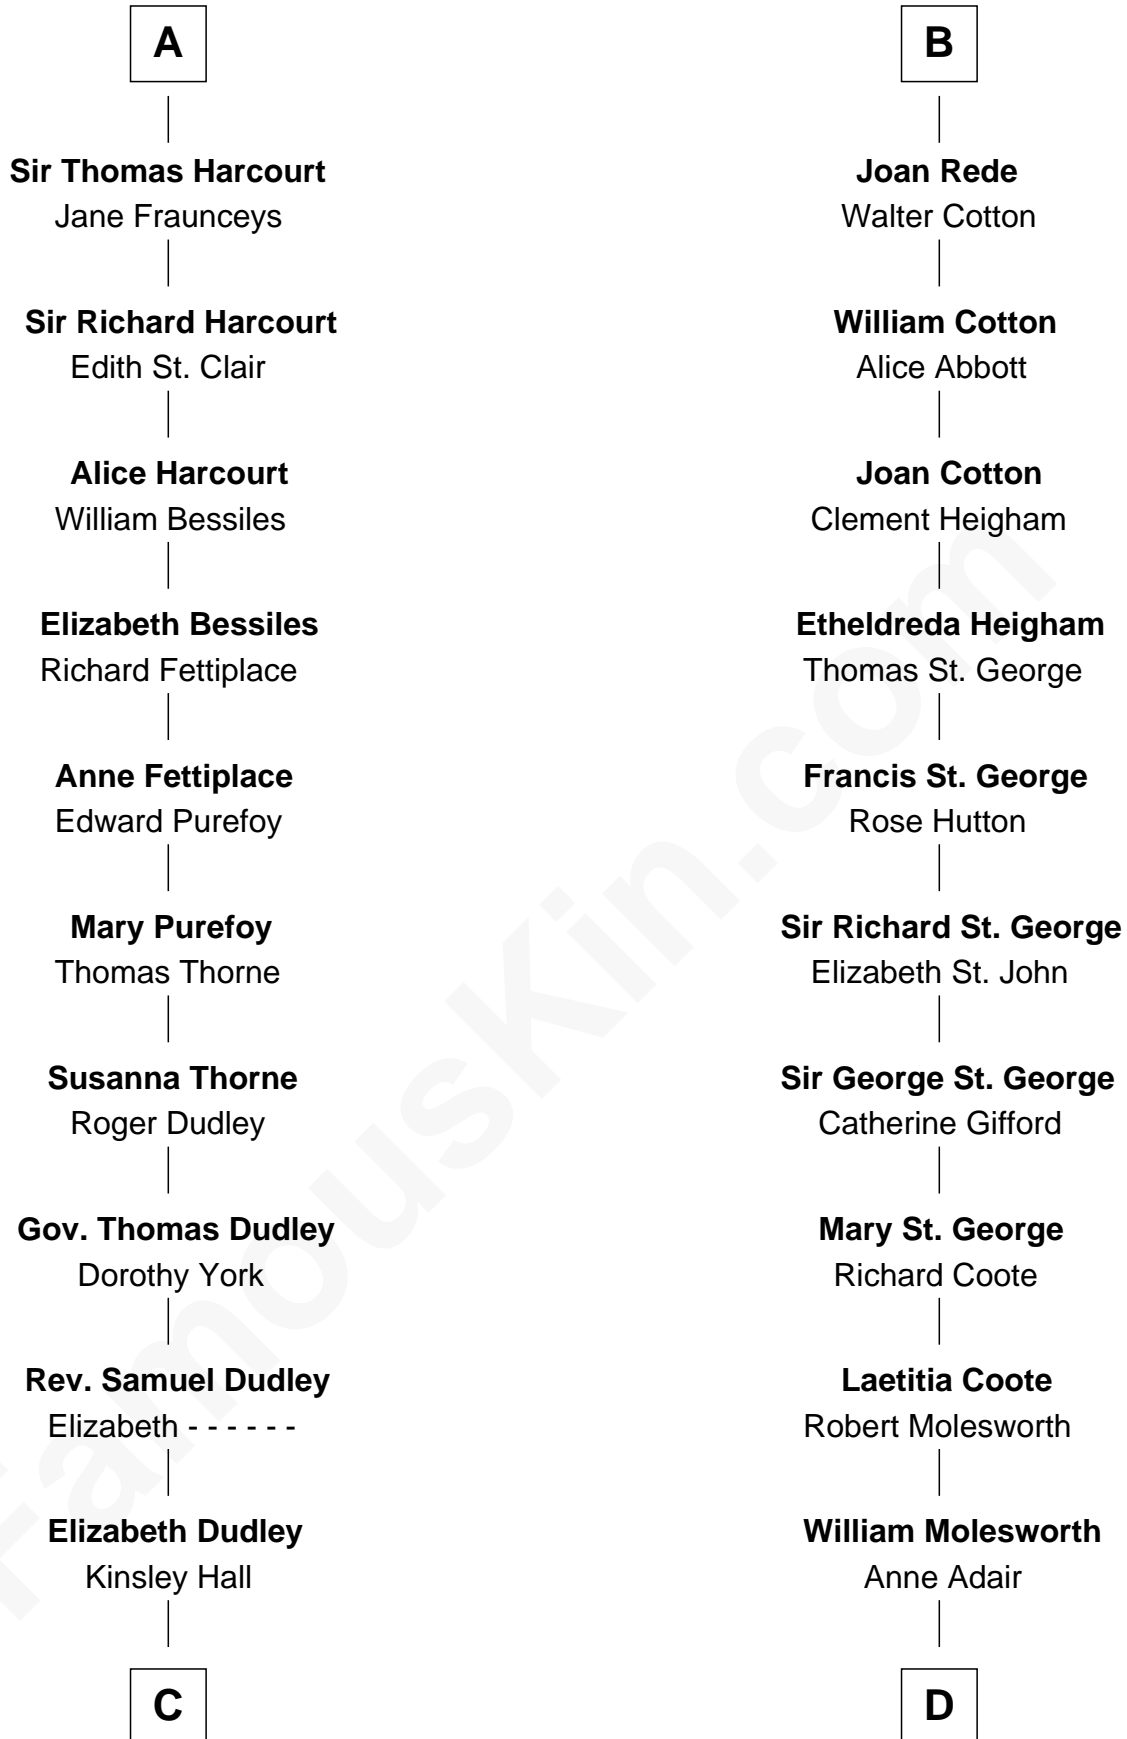

FamousKin.com

Relationship Chart of

John Langdon

Signer of the U.S. Constitution

19th cousin 2 times removed of

Olivia De Havilland

Movie Actress

C

Josiah Hall

Mary Woodbury

Mary Hall

John Langdon

John Langdon

Signer of the U.S. Constitution

D

Richard Molesworth

Catherine Cobb

John Molesworth

Louise Tomkyns

Margaret Letitia Molesworth

Charles Richard De Havilland

Walter Augustus De Havilland

Lillian Augusta Ruse

Olivia De Havilland