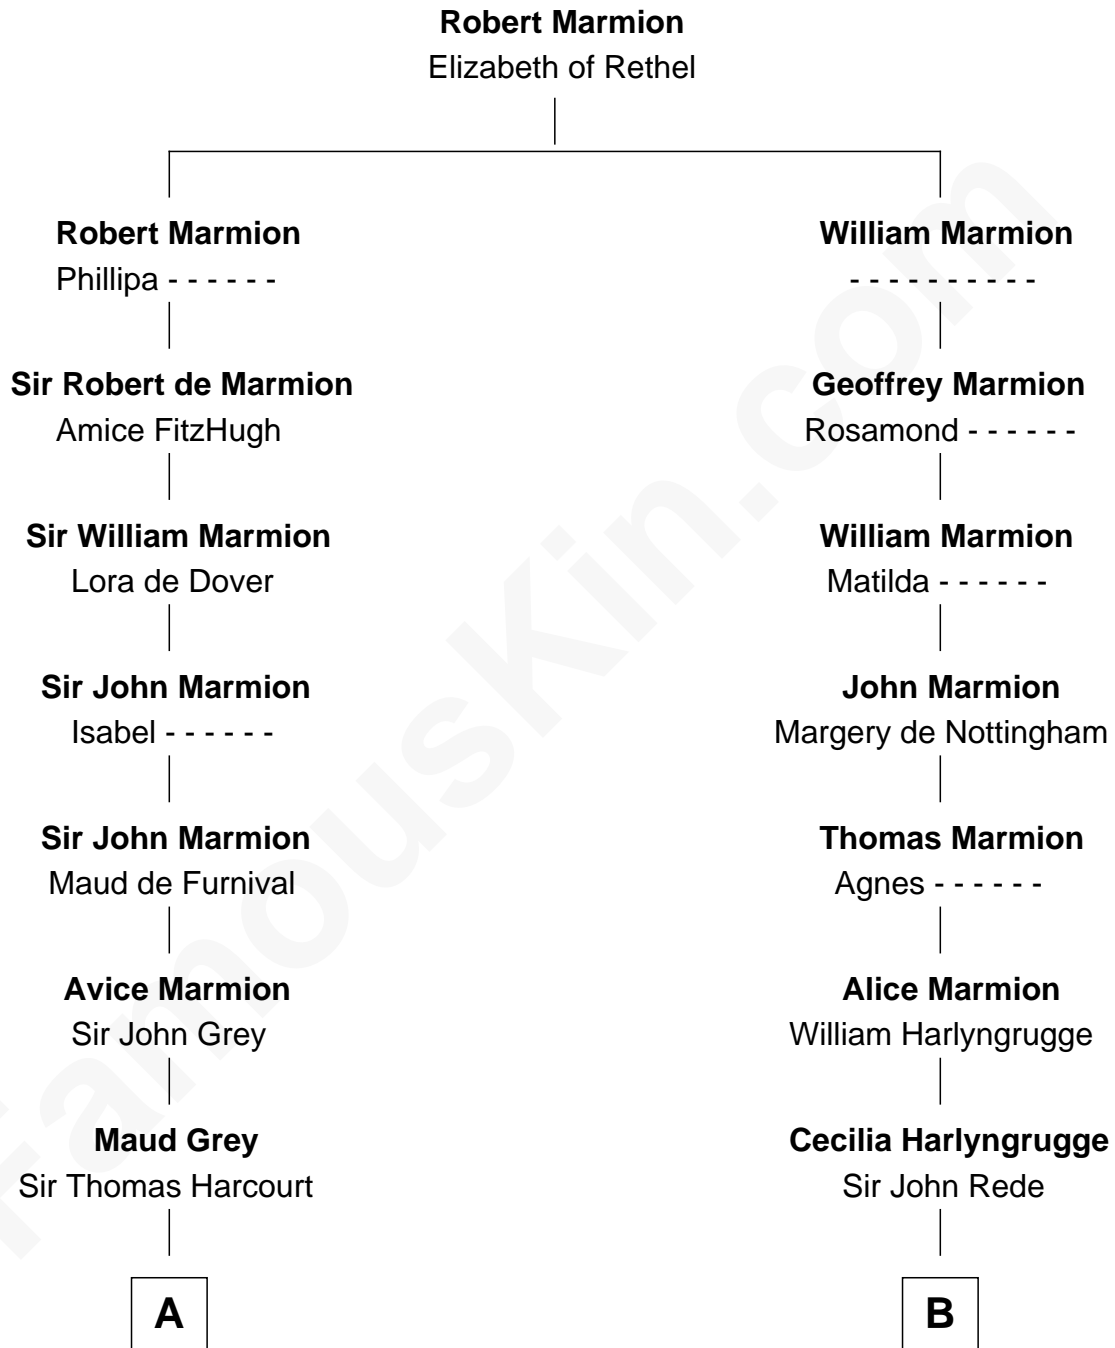

FamousKin.com

Relationship Chart of

John Langdon

Signer of the U.S. Constitution

19th cousin 2 times removed of

Olivia De Havilland

Movie Actress

C

Josiah Hall

Mary Woodbury

Mary Hall

John Langdon

John Langdon

Signer of the U.S. Constitution

D

Richard Molesworth