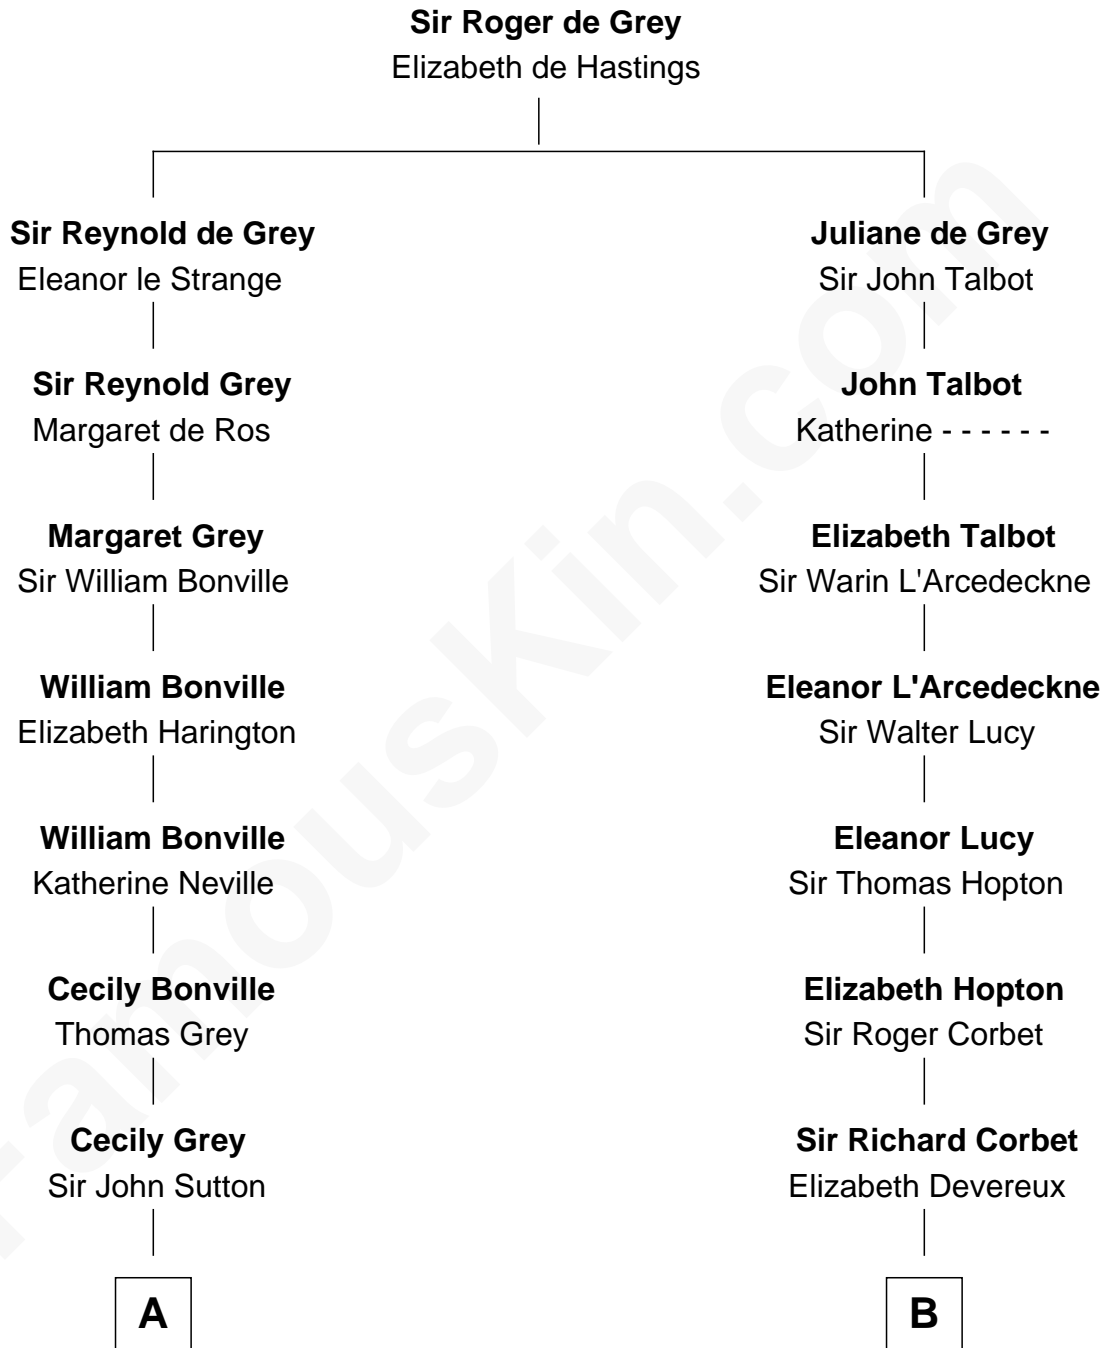

FamousKin.com Relationship Chart of

John Langdon

Signer of the U.S. Constitution

14th cousin 5 times removed of

Joan Fontaine

Movie Actress

C

—
Margaret Letitia Molesworth
Charles Richard De Havilland

—
Walter Augustus De Havilland
Lillian Augusta Ruse

—
Joan Fontaine
Movie Actress

FamousKin.com