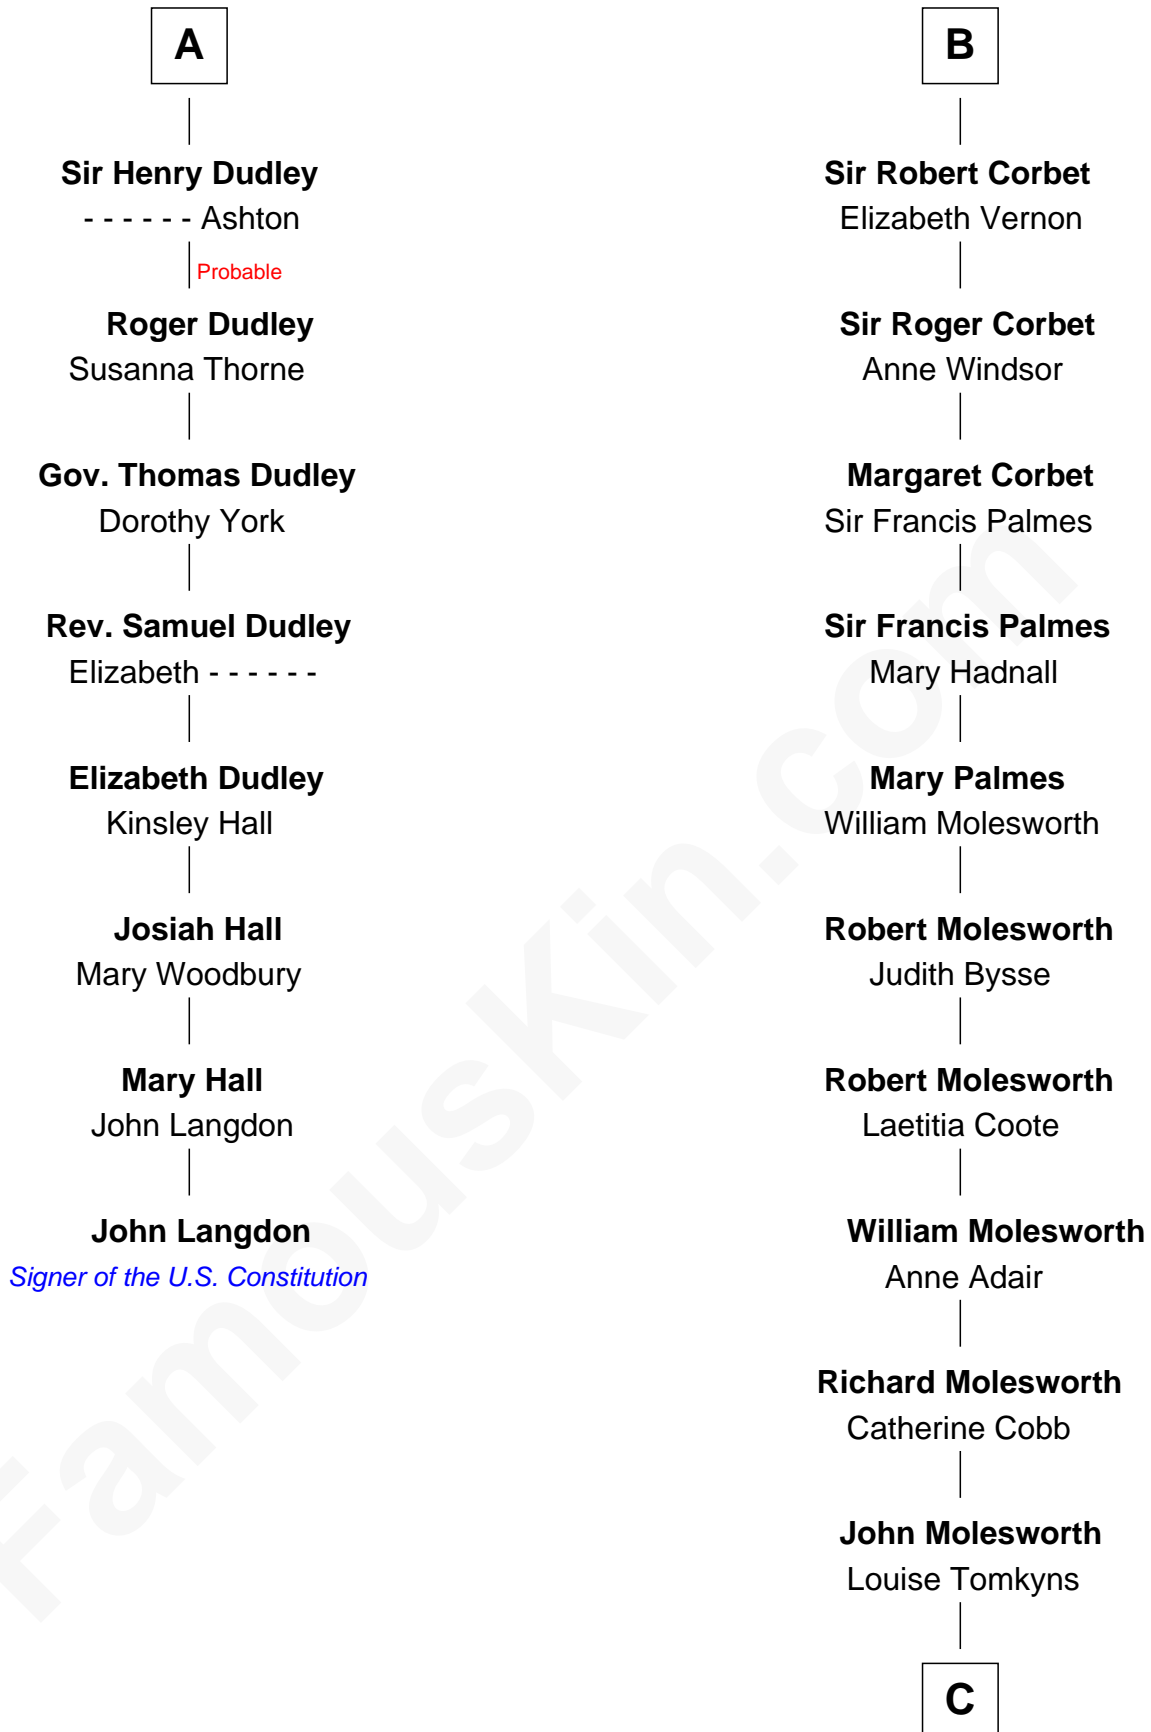

FamousKin.com Relationship Chart of

John Langdon

Signer of the U.S. Constitution

14th cousin 5 times removed of

Joan Fontaine

Movie Actress

C

—
Margaret Letitia Molesworth
Charles Richard De Havilland

—
Walter Augustus De Havilland
Lillian Augusta Ruse

—
Joan Fontaine
Movie Actress

FamousKin.com