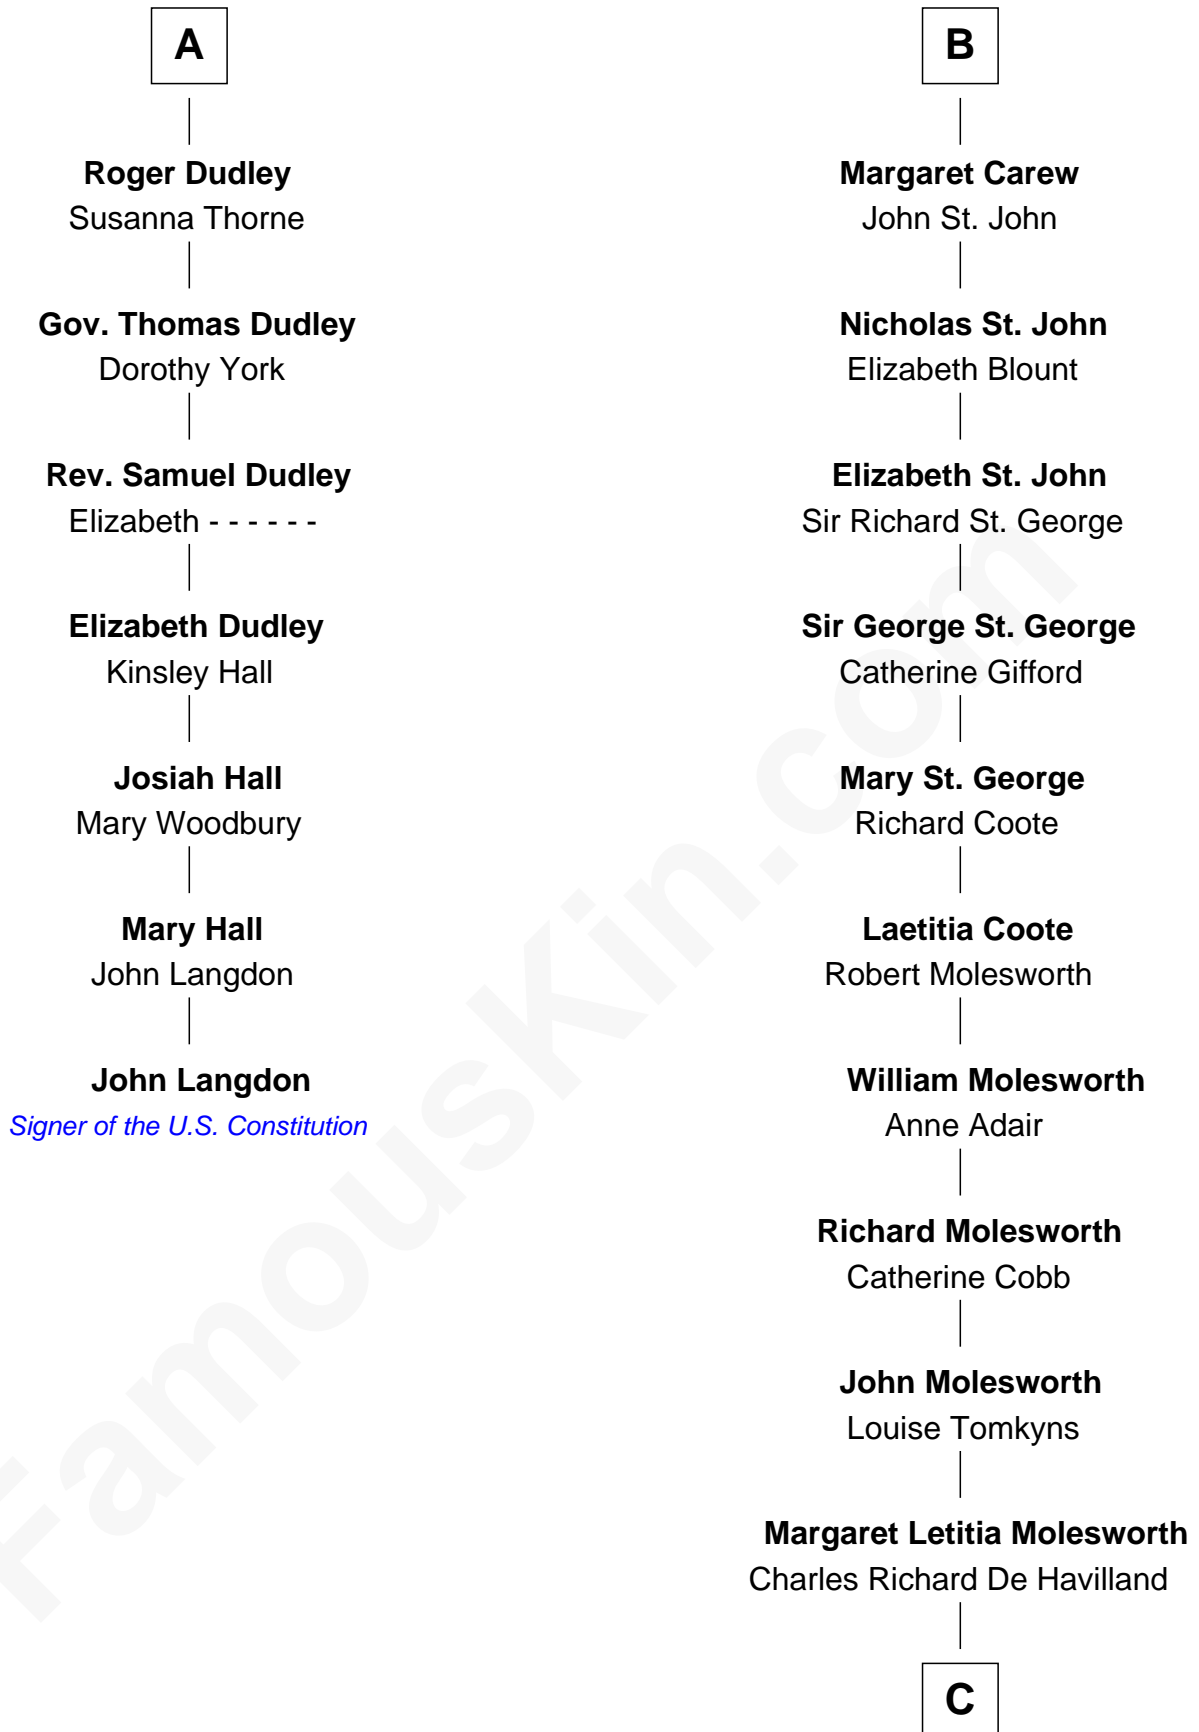

FamousKin.com Relationship Chart of

John Langdon

Signer of the U.S. Constitution

13th cousin 5 times removed of

Joan Fontaine

Movie Actress

C

Walter Augustus De Havilland