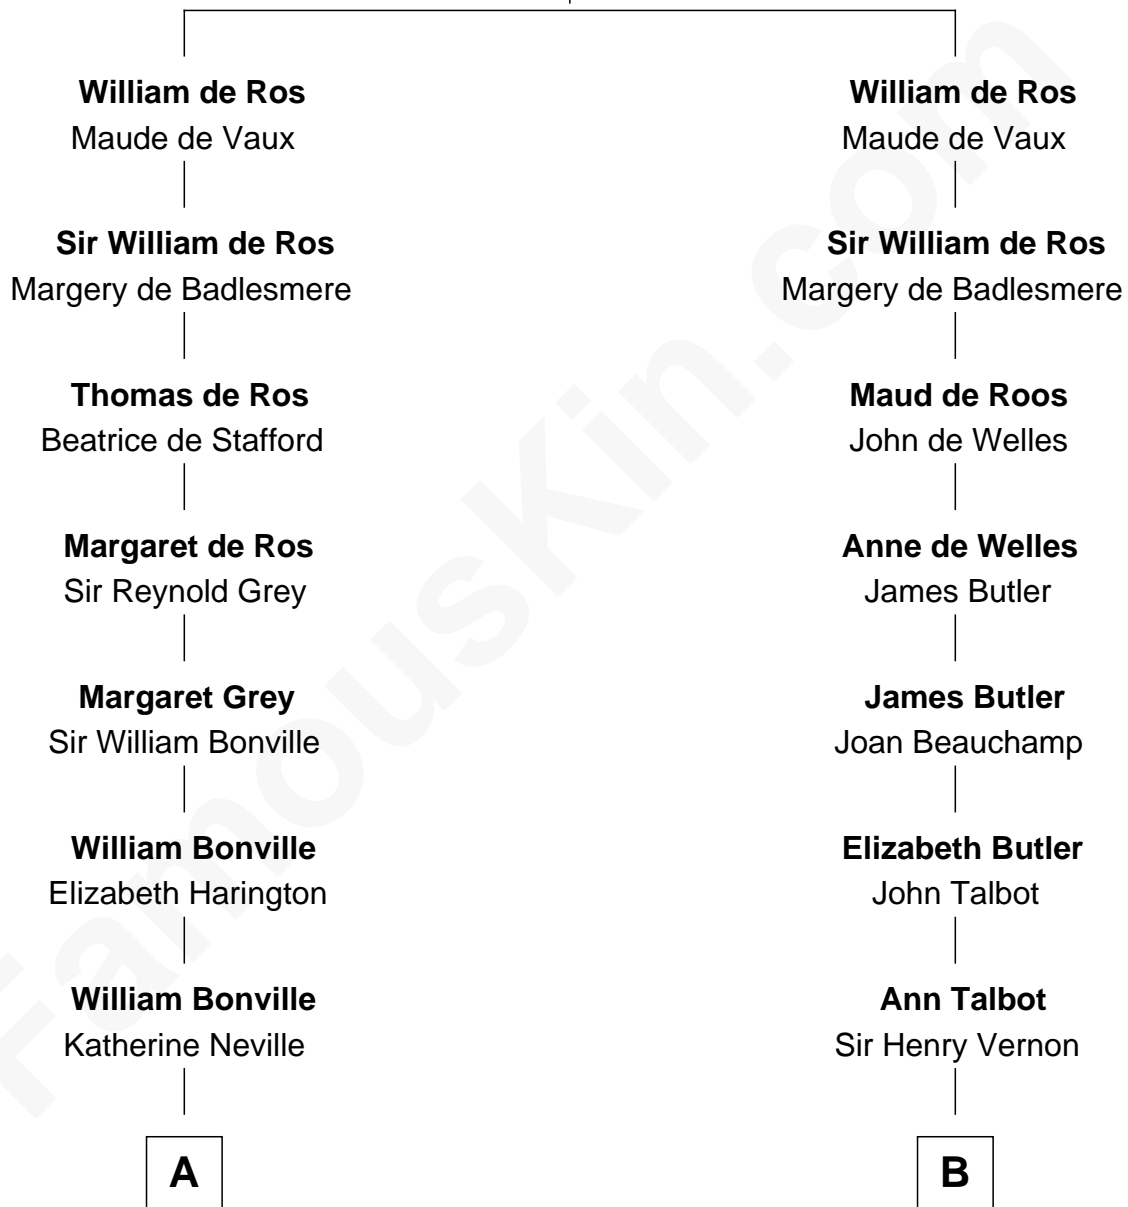

# FamousKin.com Relationship Chart of

**John Langdon**

*Signer of the U.S. Constitution*

16th cousin 3 times removed of

**Joan Fontaine**

*Movie Actress*

**Sir Robert de Ros**

Isabel de Aubeney

**C**

**Margaret Letitia Molesworth**  
Charles Richard De Havilland

**Walter Augustus De Havilland**  
Lillian Augusta Ruse

**Joan Fontaine**  
*Movie Actress*

FamousKin.com