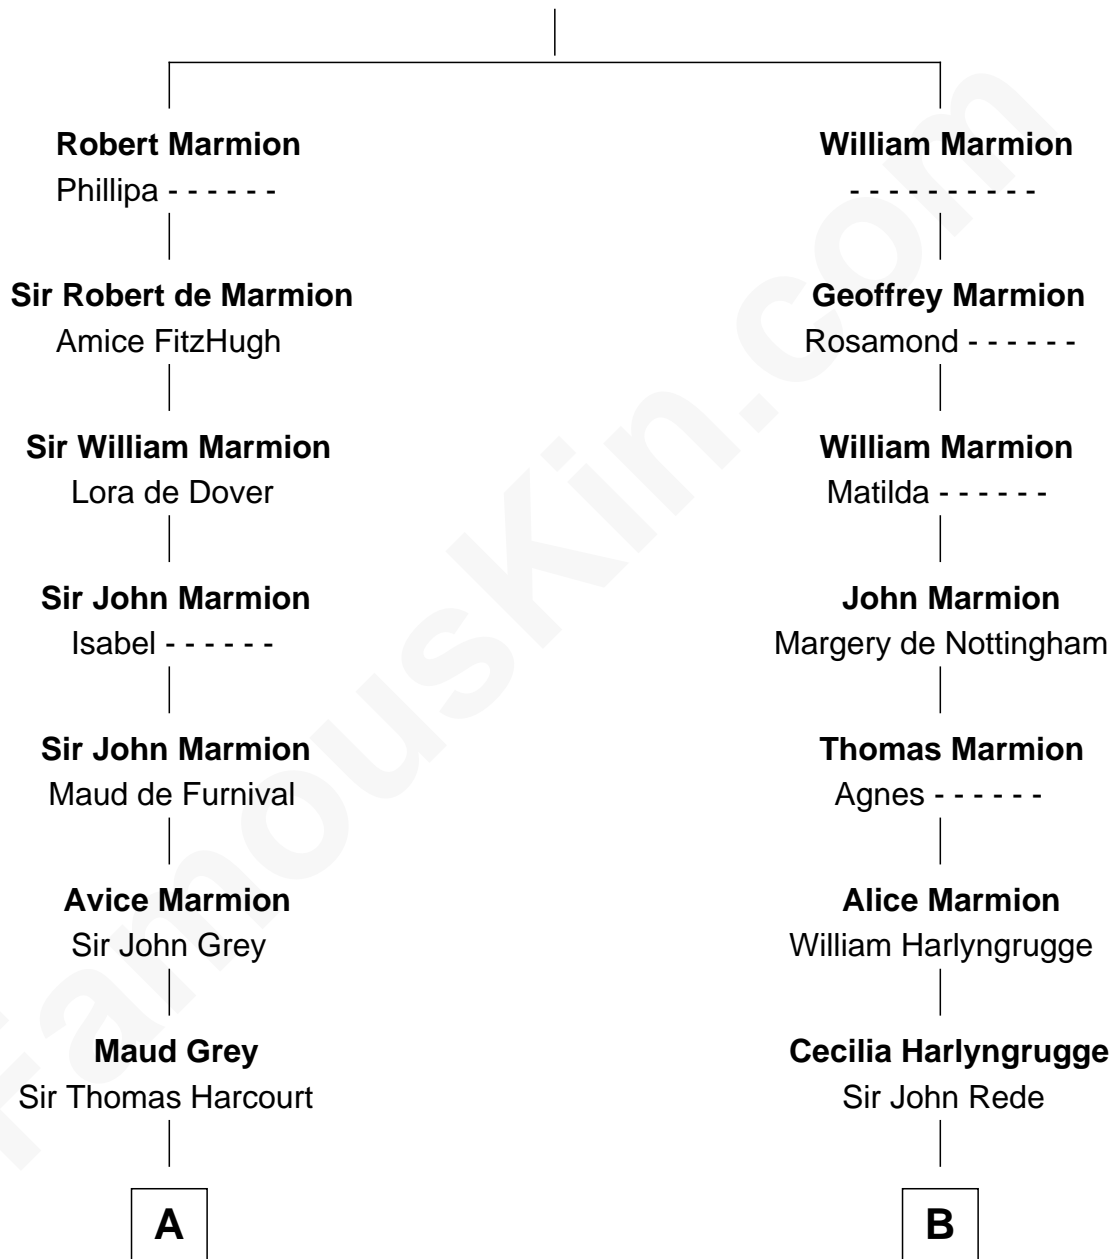

FamousKin.com Relationship Chart of

John Langdon

Signer of the U.S. Constitution

19th cousin 2 times removed of

Joan Fontaine

Movie Actress

Robert Marmion
Elizabeth of Rethel

C

Josiah Hall

Mary Woodbury

Mary Hall

John Langdon

John Langdon

Signer of the U.S. Constitution

D

Richard Molesworth