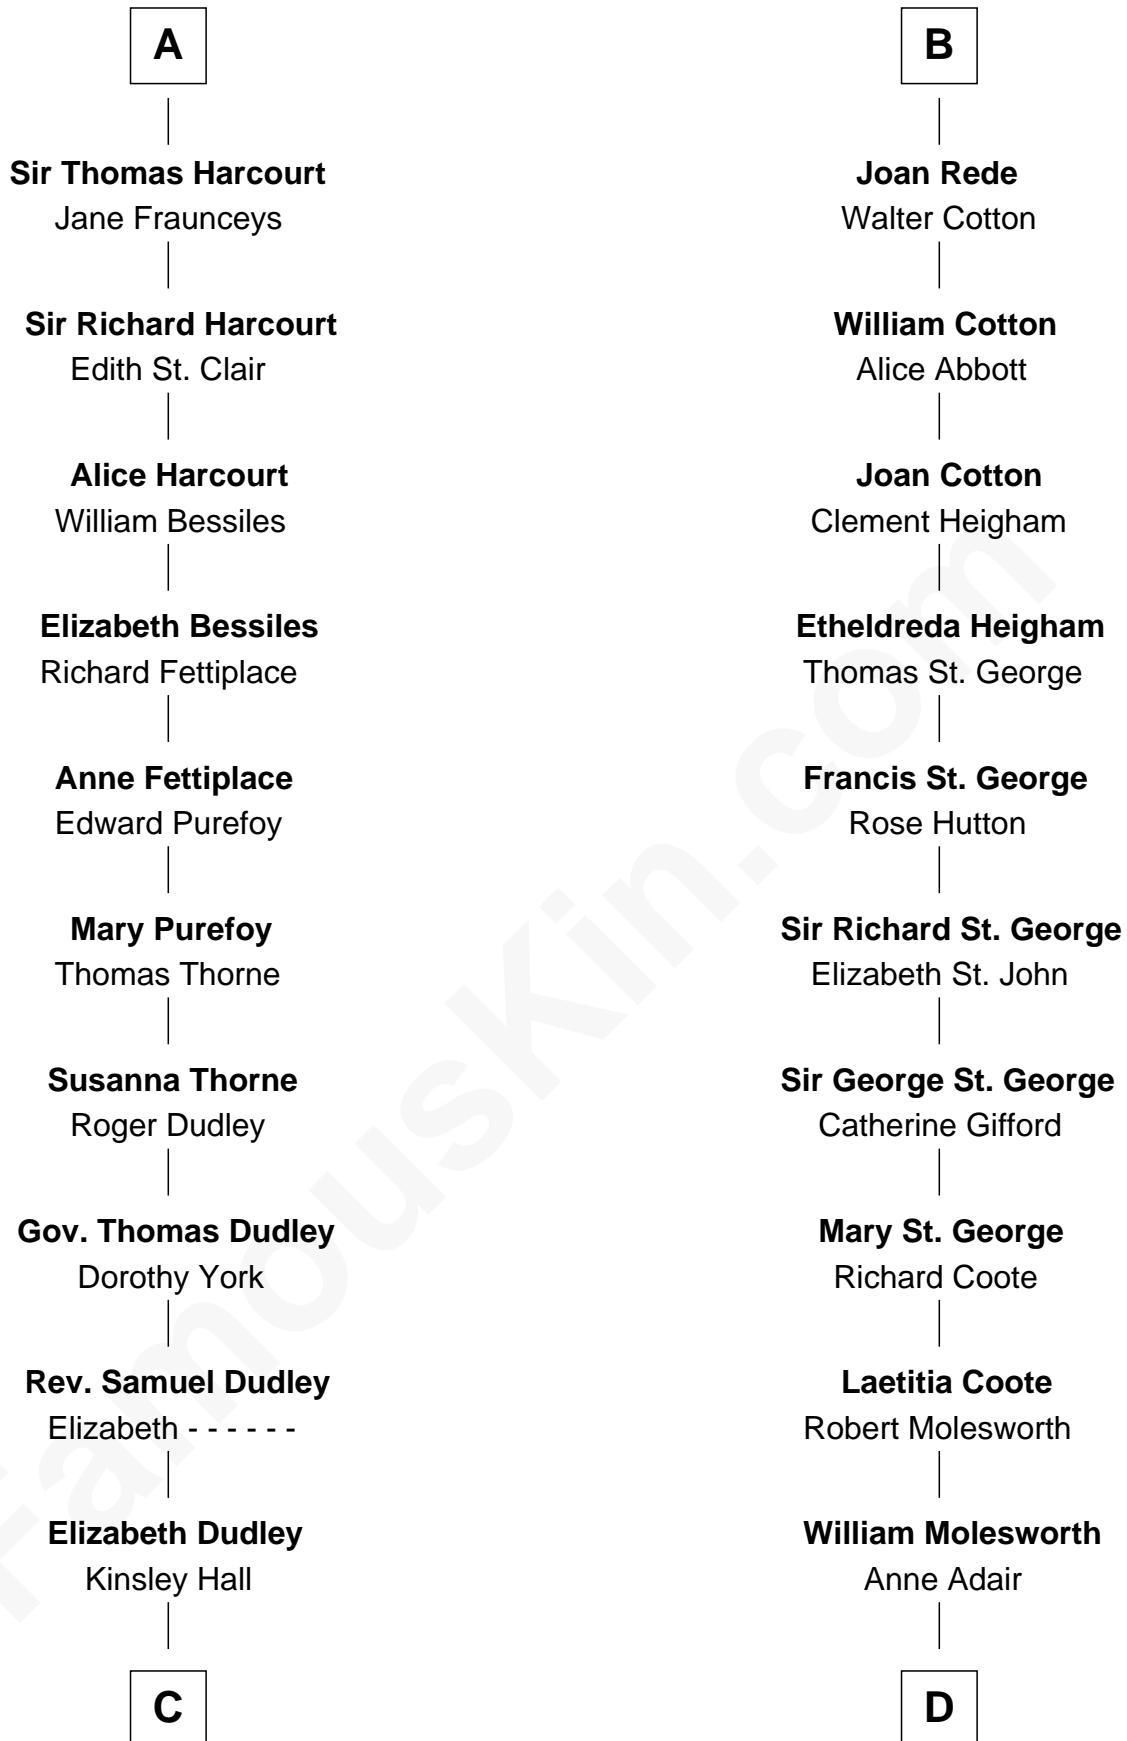

FamousKin.com Relationship Chart of

John Langdon

Signer of the U.S. Constitution

19th cousin 2 times removed of

Joan Fontaine

Movie Actress

Robert Marmion
Elizabeth of Rethel

C

Josiah Hall

Mary Woodbury

Mary Hall

John Langdon

John Langdon

Signer of the U.S. Constitution

D

Richard Molesworth

Catherine Cobb

John Molesworth

Louise Tomkyns

Margaret Letitia Molesworth

Charles Richard De Havilland

Walter Augustus De Havilland

Lillian Augusta Ruse

Joan Fontaine