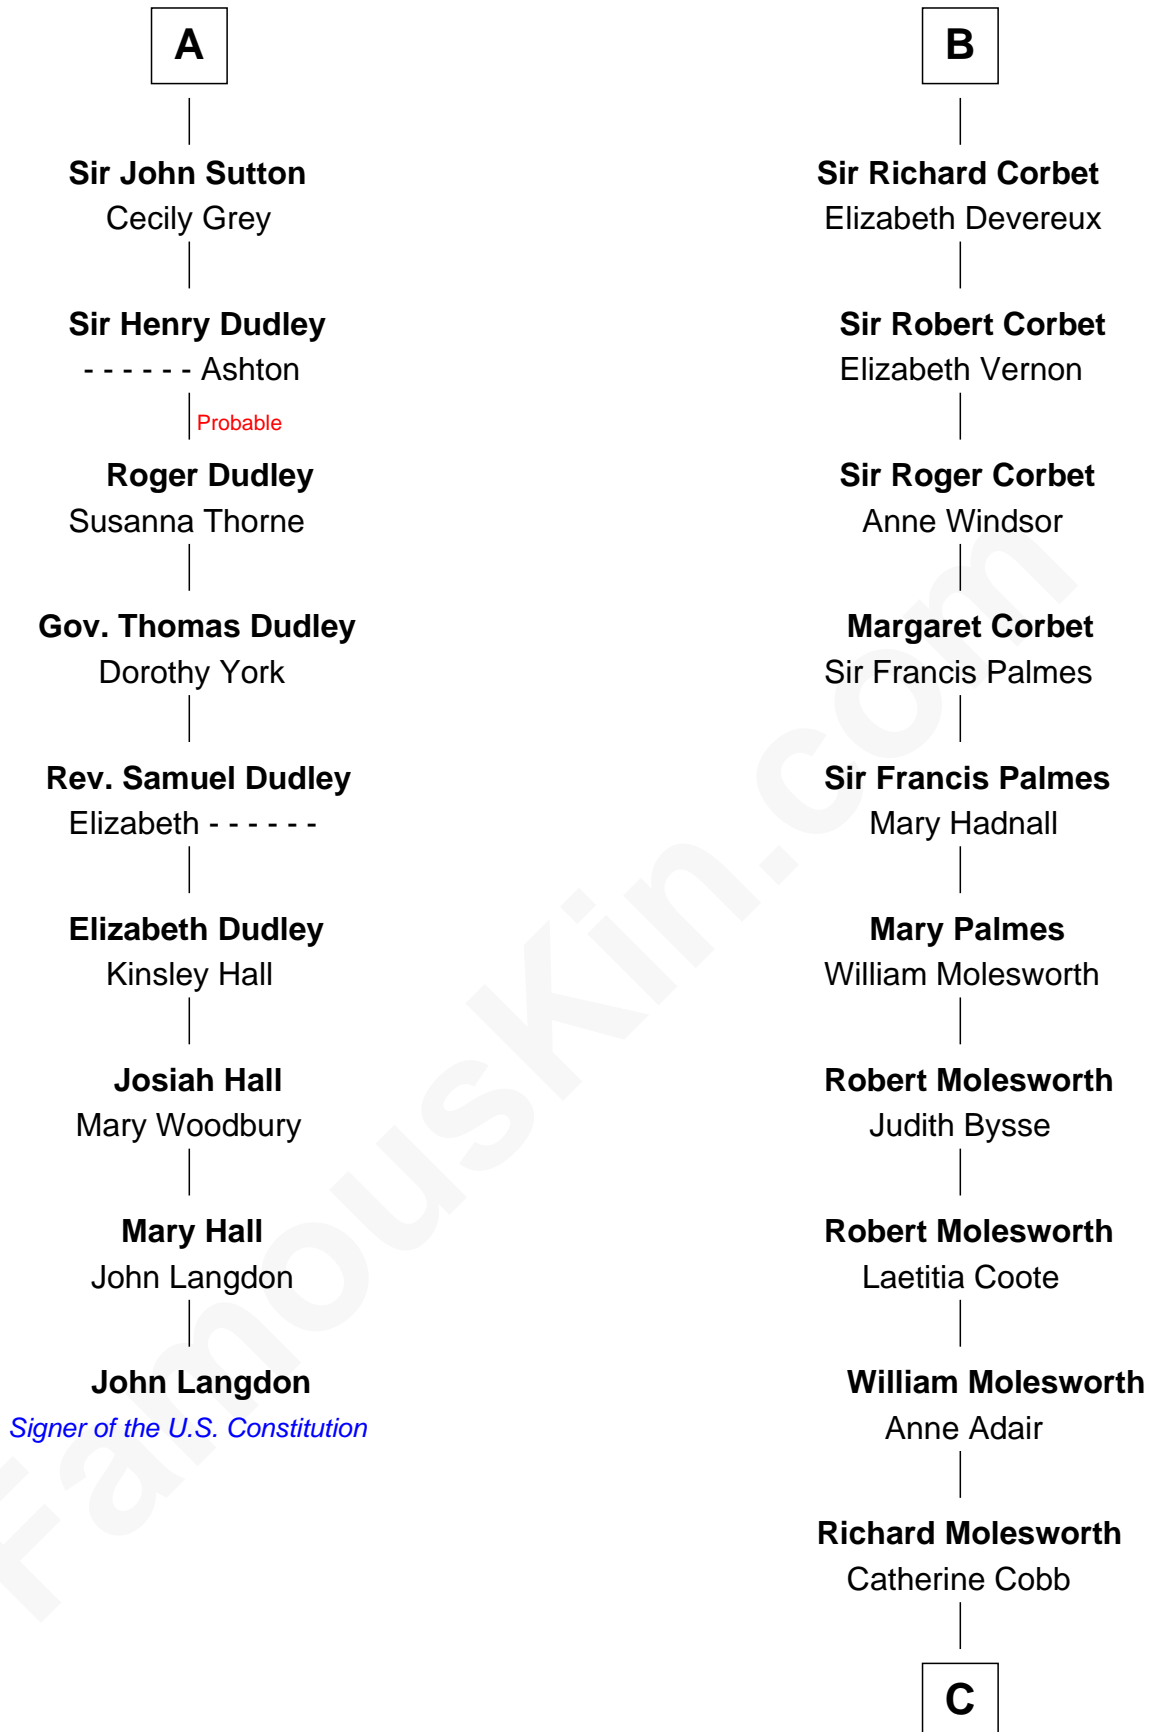

FamousKin.com Relationship Chart of

John Langdon

Signer of the U.S. Constitution

15th cousin 5 times removed of

Joan Fontaine

Movie Actress

C

John Molesworth

Louise Tomkyns

Margaret Letitia Molesworth

Charles Richard De Havilland

Walter Augustus De Havilland

Lillian Augusta Ruse

Joan Fontaine

Movie Actress

FamousKin.com