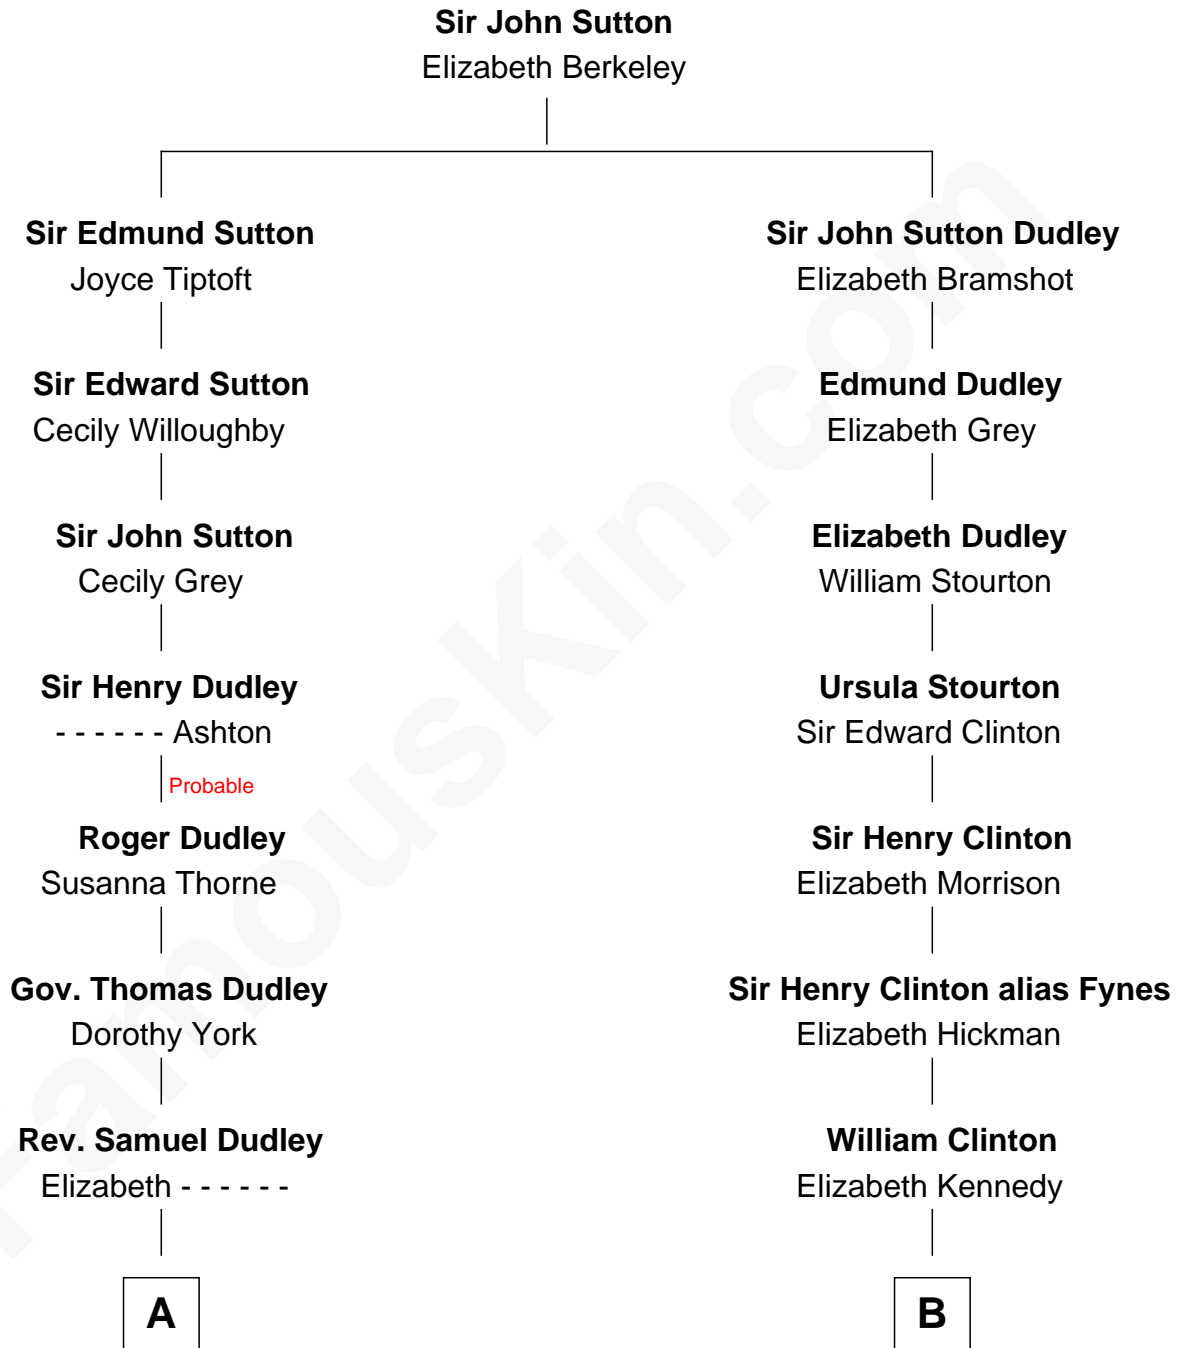

FamousKin.com Relationship Chart of

John Langdon

Signer of the U.S. Constitution

9th cousin 1 time removed of

George Clinton

4th U.S. Vice President

A

Elizabeth Dudley

Kinsley Hall

Josiah Hall

Mary Woodbury

Mary Hall

John Langdon

John Langdon

Signer of the U.S. Constitution

B

James Clinton

Elizabeth Smith

Charles Clinton

Elizabeth Denniston

George Clinton

4th U.S. Vice President

FamousKin.com