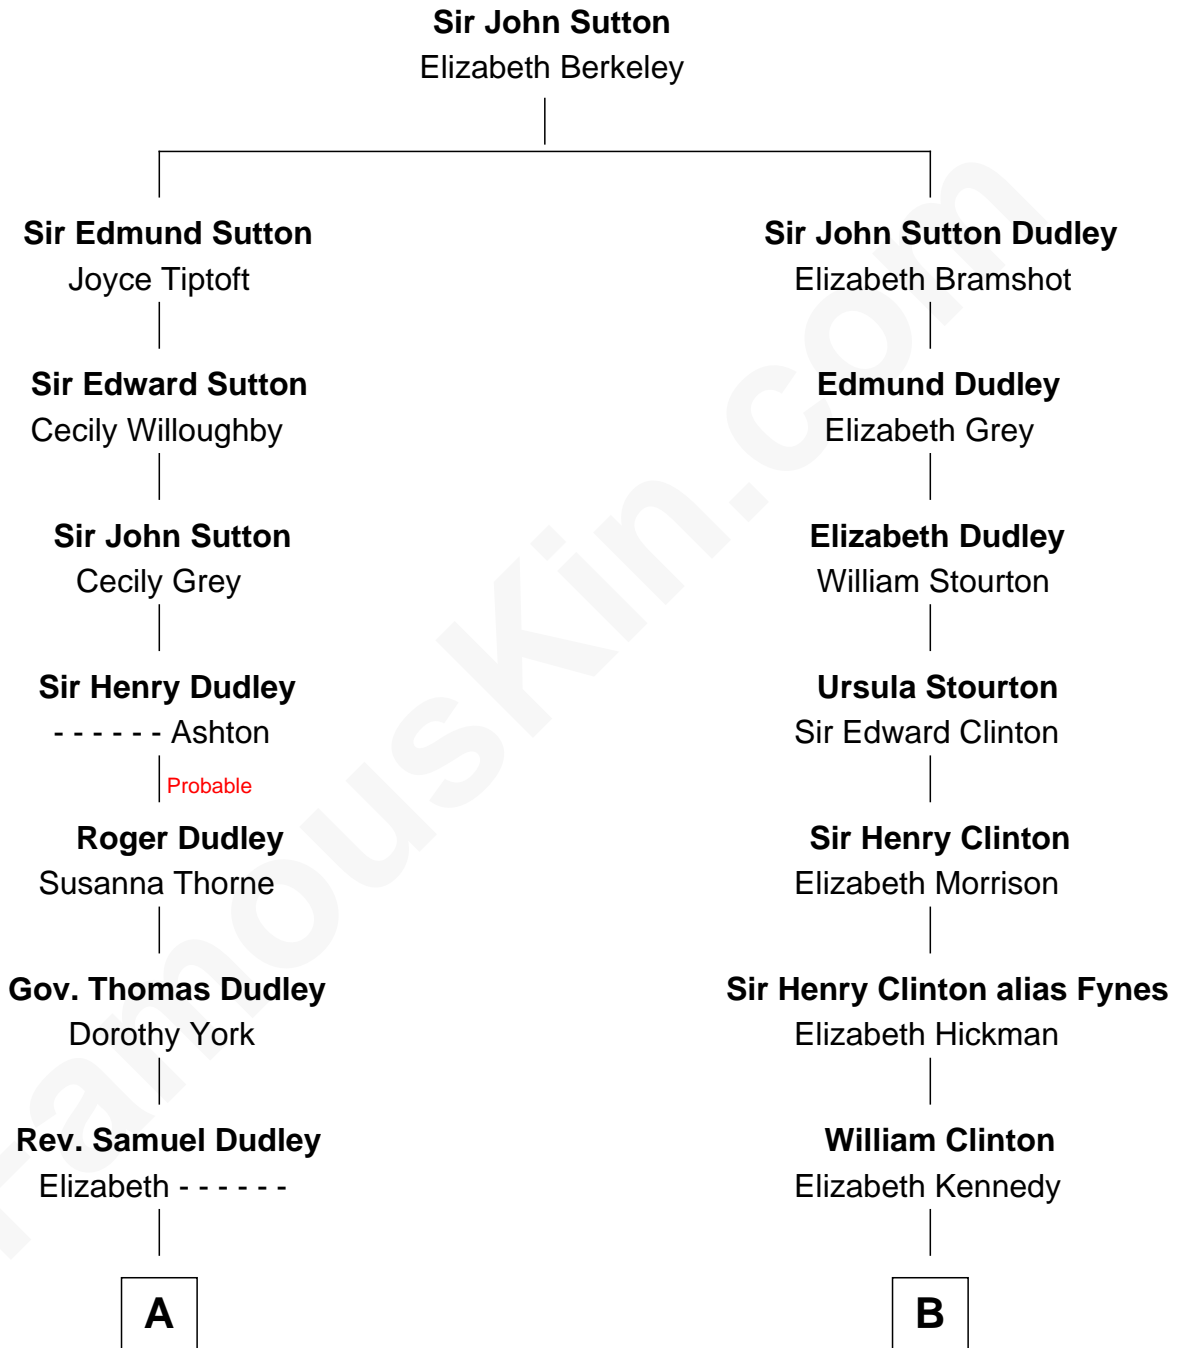

FamousKin.com Relationship Chart of

John Langdon

Signer of the U.S. Constitution

10th cousin of

DeWitt Clinton

6th Governor of New York

A

Elizabeth Dudley

Kinsley Hall

Josiah Hall

Mary Woodbury

Mary Hall

John Langdon

John Langdon

Signer of the U.S. Constitution

B

James Clinton

Elizabeth Smith

Charles Clinton

Elizabeth Denniston

Gen. James Clinton

Mary DeWitt

DeWitt Clinton

6th Governor of New York