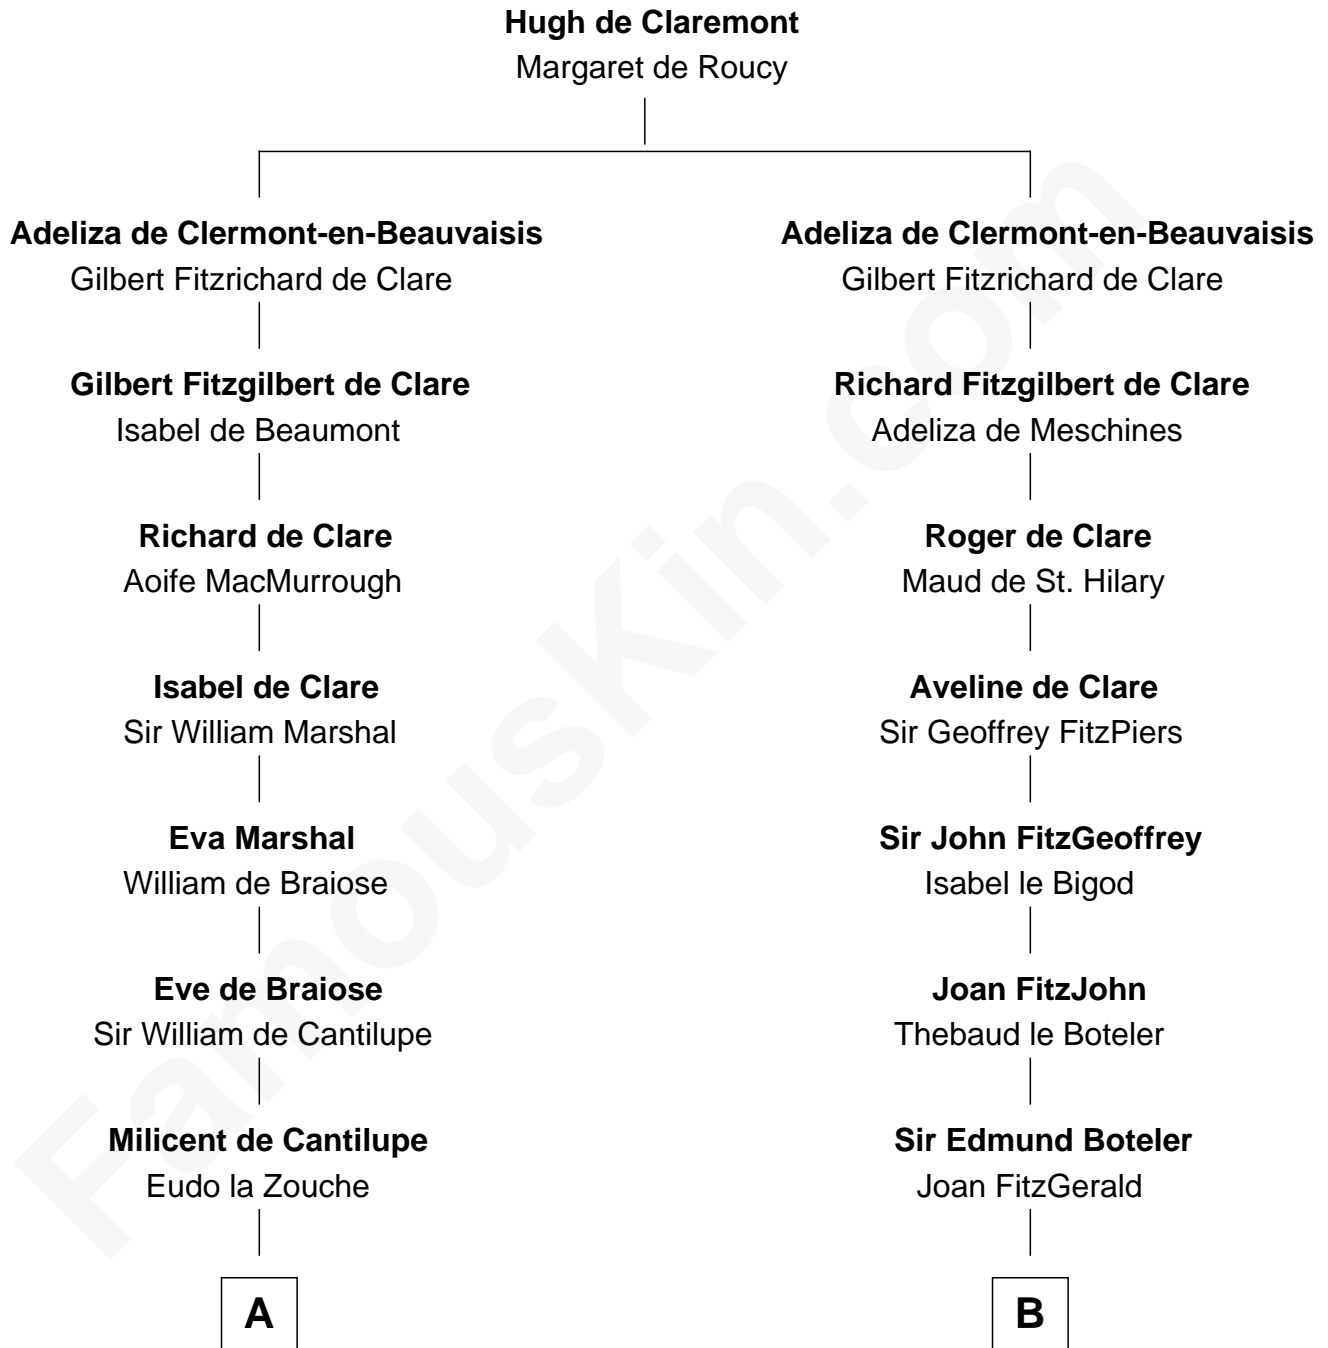

FamousKin.com Relationship Chart of

John Langdon

Signer of the U.S. Constitution

20th cousin 1 time removed of

Jonathan Swift

Author of Gulliver's Travels

C

Rev. Samuel Dudley