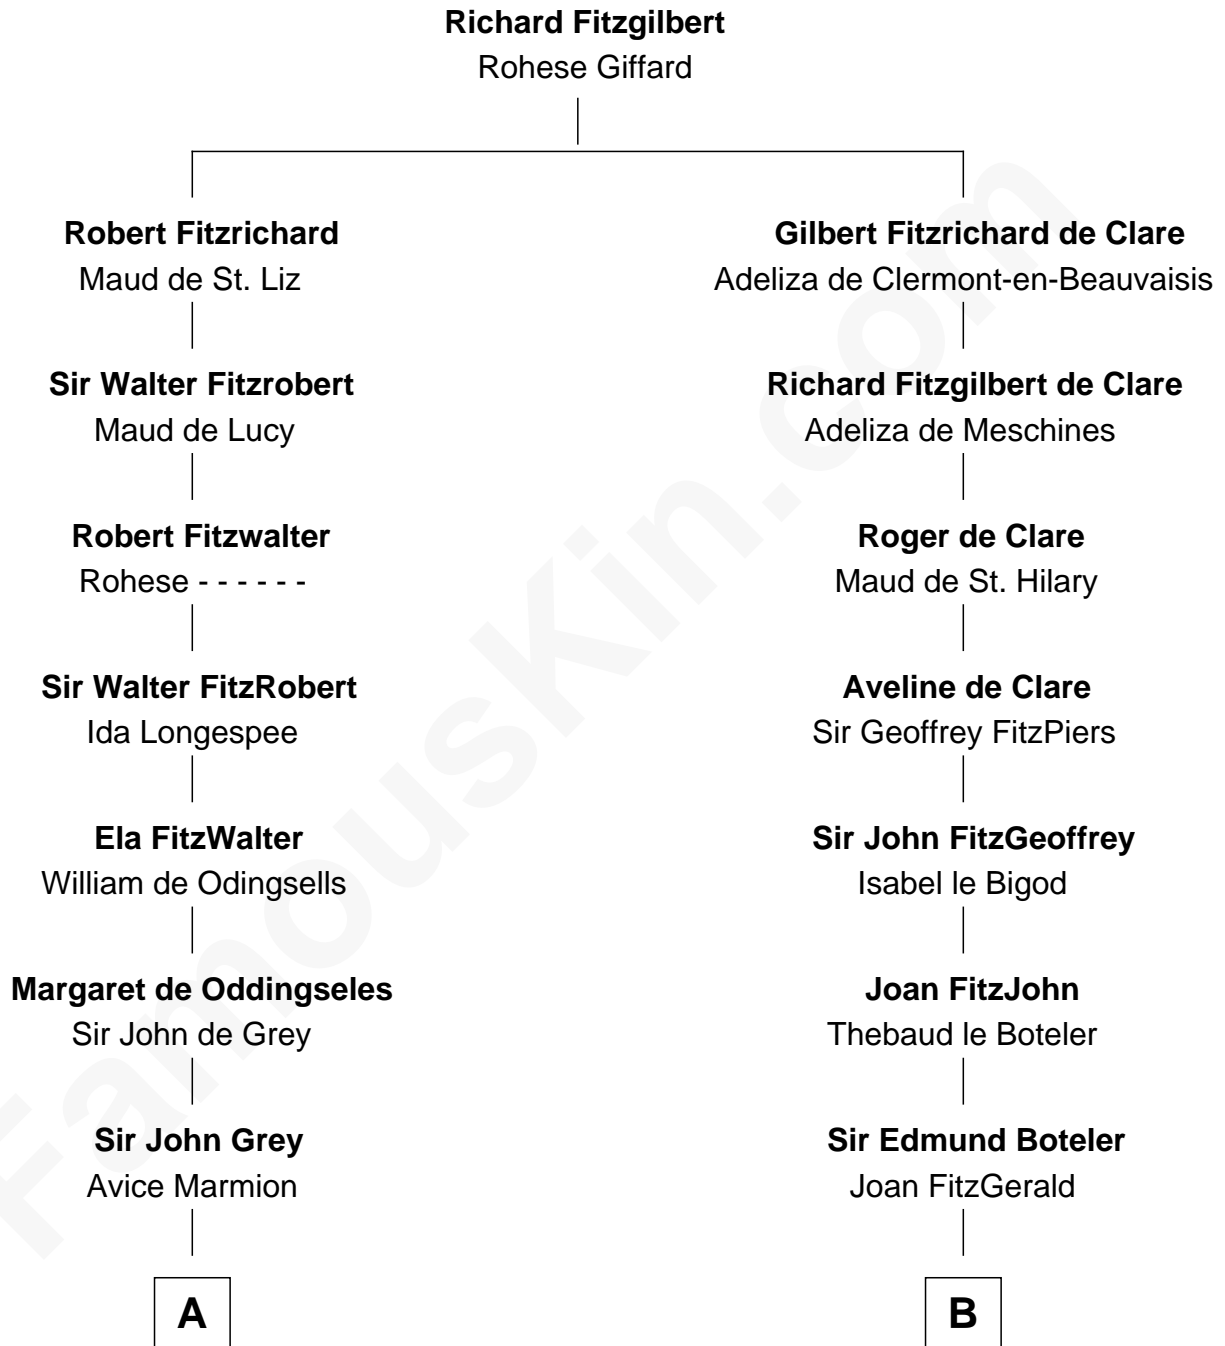

FamousKin.com Relationship Chart of

John Langdon

Signer of the U.S. Constitution

20th cousin of

Jonathan Swift

Author of Gulliver's Travels

C

Elizabeth Dudley

Kinsley Hall

Josiah Hall

Mary Woodbury

Mary Hall

John Langdon

John Langdon

Signer of the U.S. Constitution

D