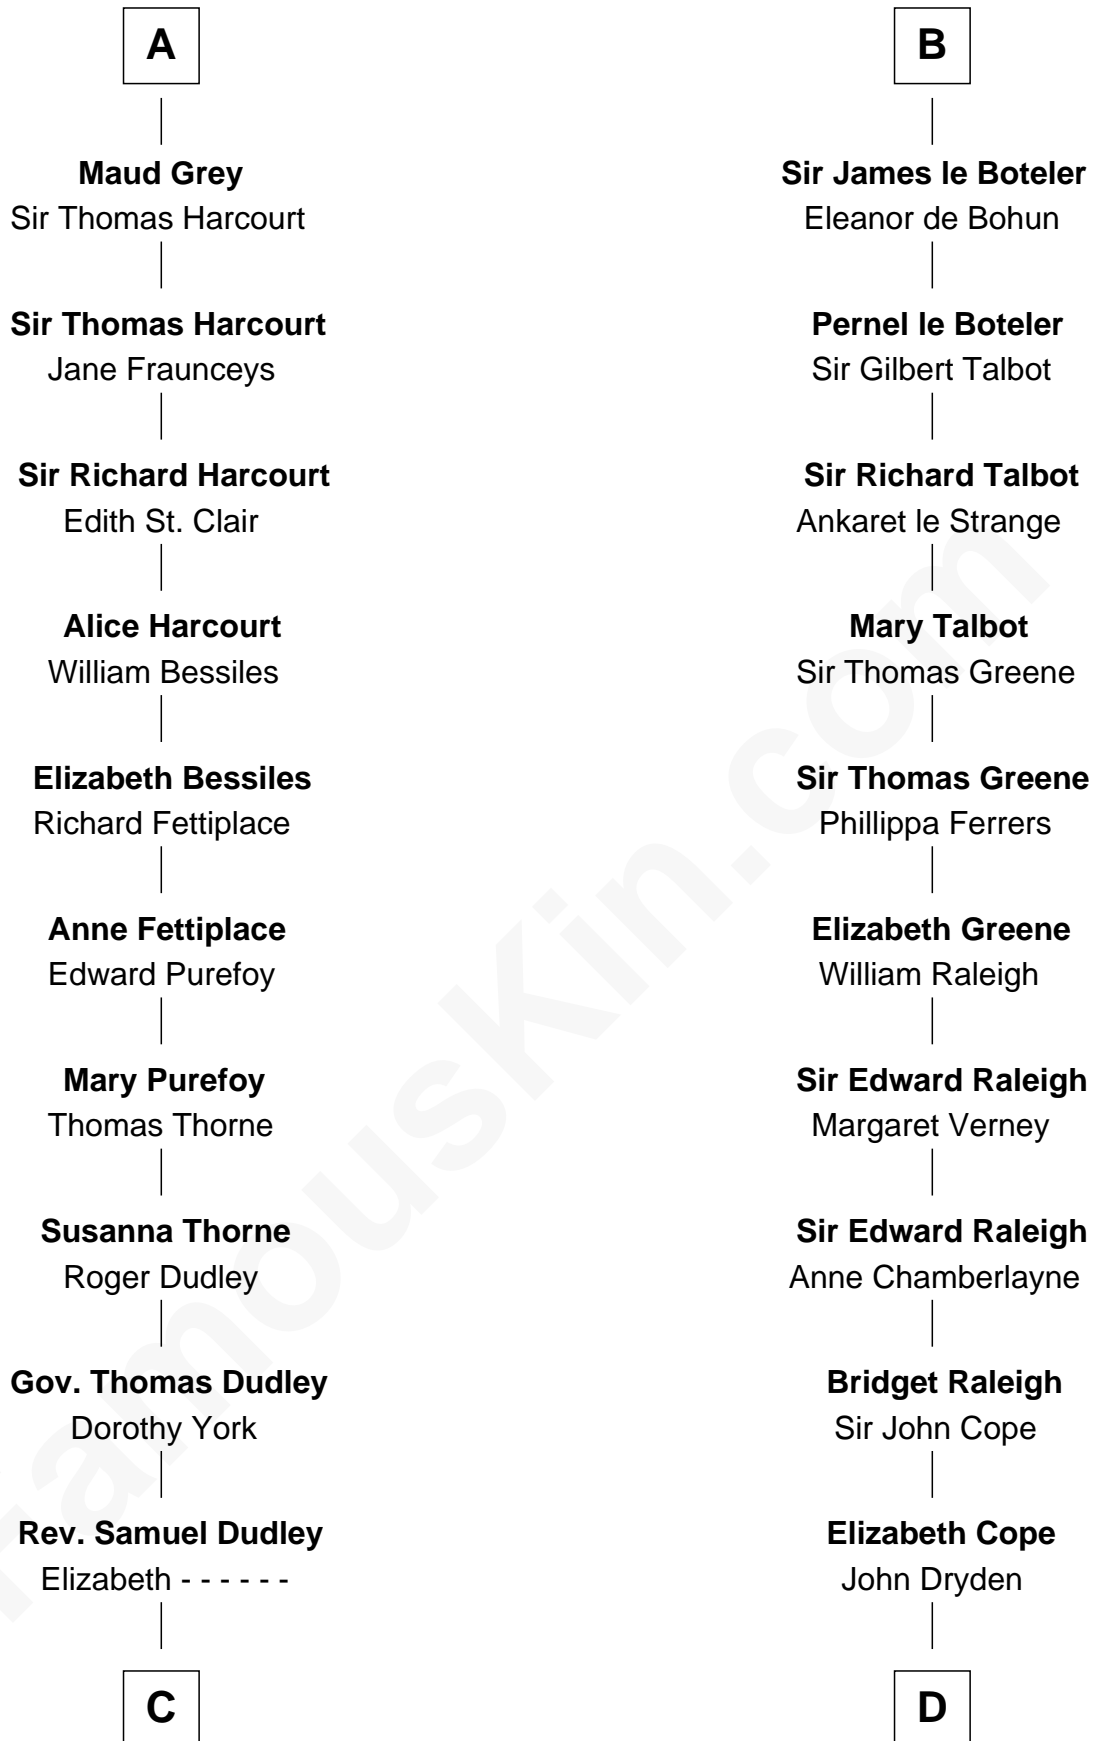

FamousKin.com Relationship Chart of

John Langdon

Signer of the U.S. Constitution

20th cousin of

Jonathan Swift

Author of Gulliver's Travels

C

Elizabeth Dudley

Kinsley Hall

Josiah Hall

Mary Woodbury

Mary Hall

John Langdon

John Langdon

Signer of the U.S. Constitution

D