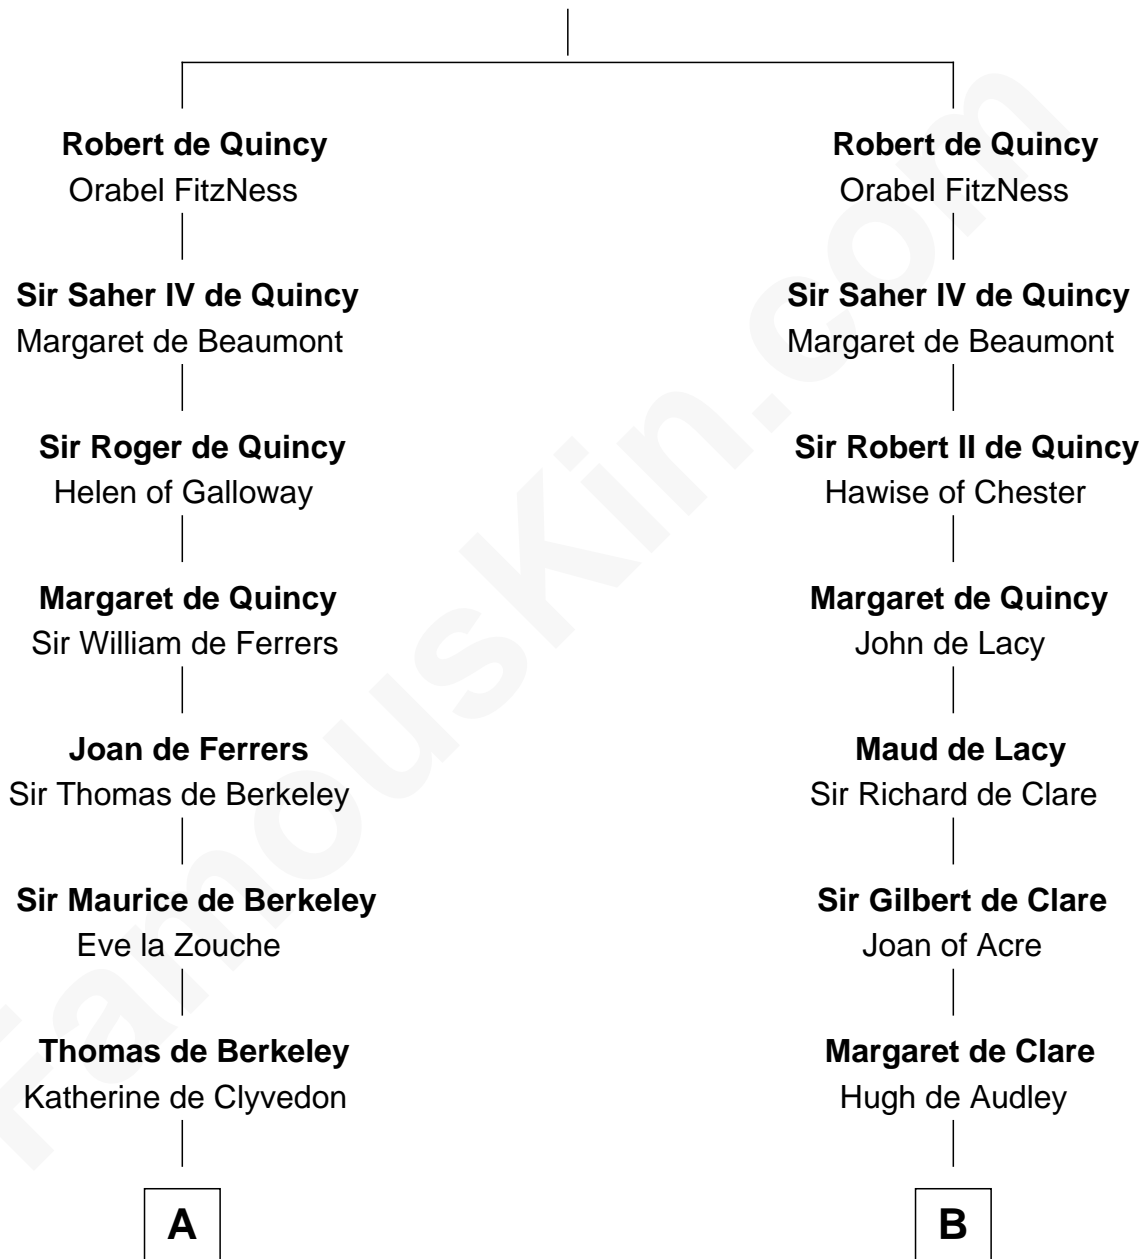

FamousKin.com Relationship Chart of

John Langdon

Signer of the U.S. Constitution

19th cousin of

Jonathan Swift

Author of Gulliver's Travels

Saher I de Quincy

Maud de St. Liz

C

Josiah Hall
Mary Woodbury

Mary Hall
John Langdon

John Langdon
Signer of the U.S. Constitution

D

Elizabeth Dryden
Rev. Thomas Swift

Jonathan Swift
Abigail Erick

Jonathan Swift
Author of Gulliver's Travels