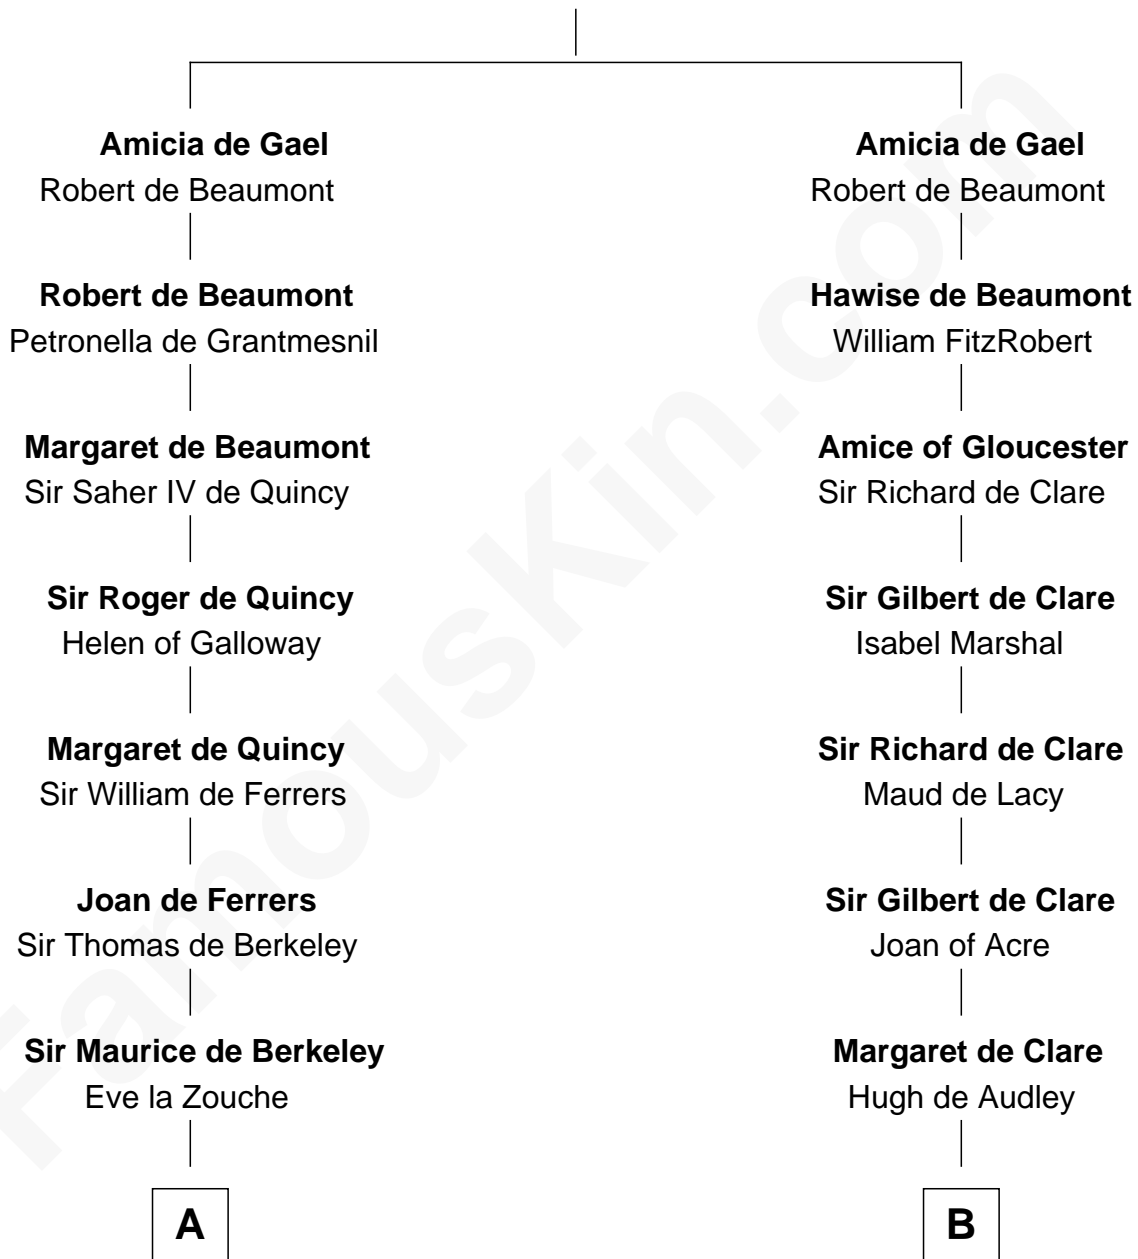

FamousKin.com Relationship Chart of

John Langdon

Signer of the U.S. Constitution

19th cousin 1 time removed of

Jonathan Swift

Author of Gulliver's Travels

Ralph de Gael

C

Elizabeth Dudley

Kinsley Hall

Josiah Hall

Mary Woodbury

Mary Hall

John Langdon

John Langdon

Signer of the U.S. Constitution