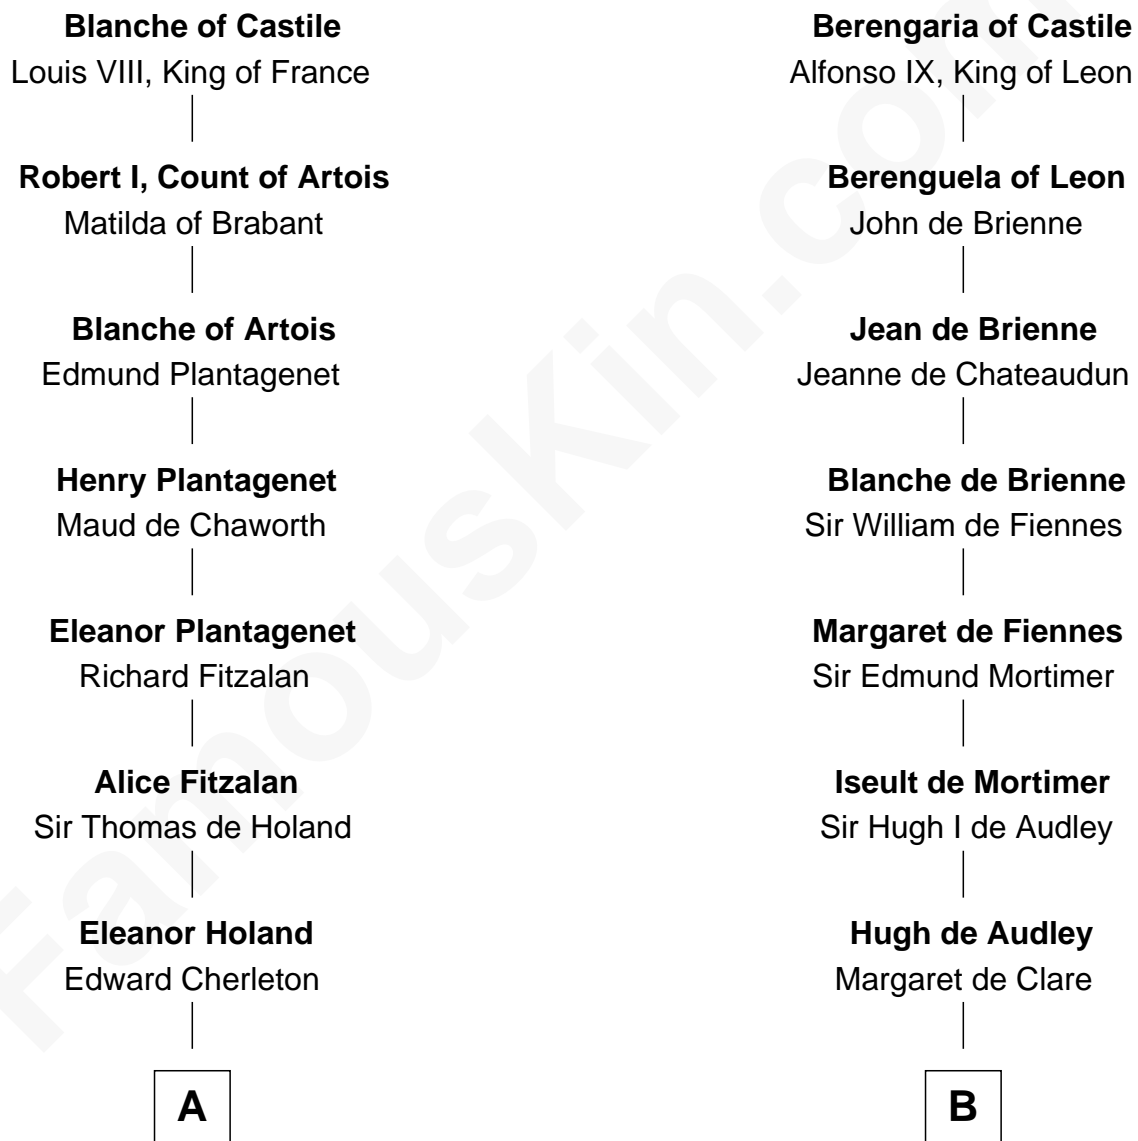

# FamousKin.com Relationship Chart of

**John Langdon**

*Signer of the U.S. Constitution*

18th cousin 1 time removed of

**Jonathan Swift**

*Author of Gulliver's Travels*

**Alfonso VIII of Castile**

Eleanor of England

**C**

**Mary Hall**  
John Langdon

**John Langdon**  
*Signer of the U.S. Constitution*

**D**

**Elizabeth Dryden**  
Rev. Thomas Swift

**Jonathan Swift**  
Abigail Erick

**Jonathan Swift**  
*Author of Gulliver's Travels*