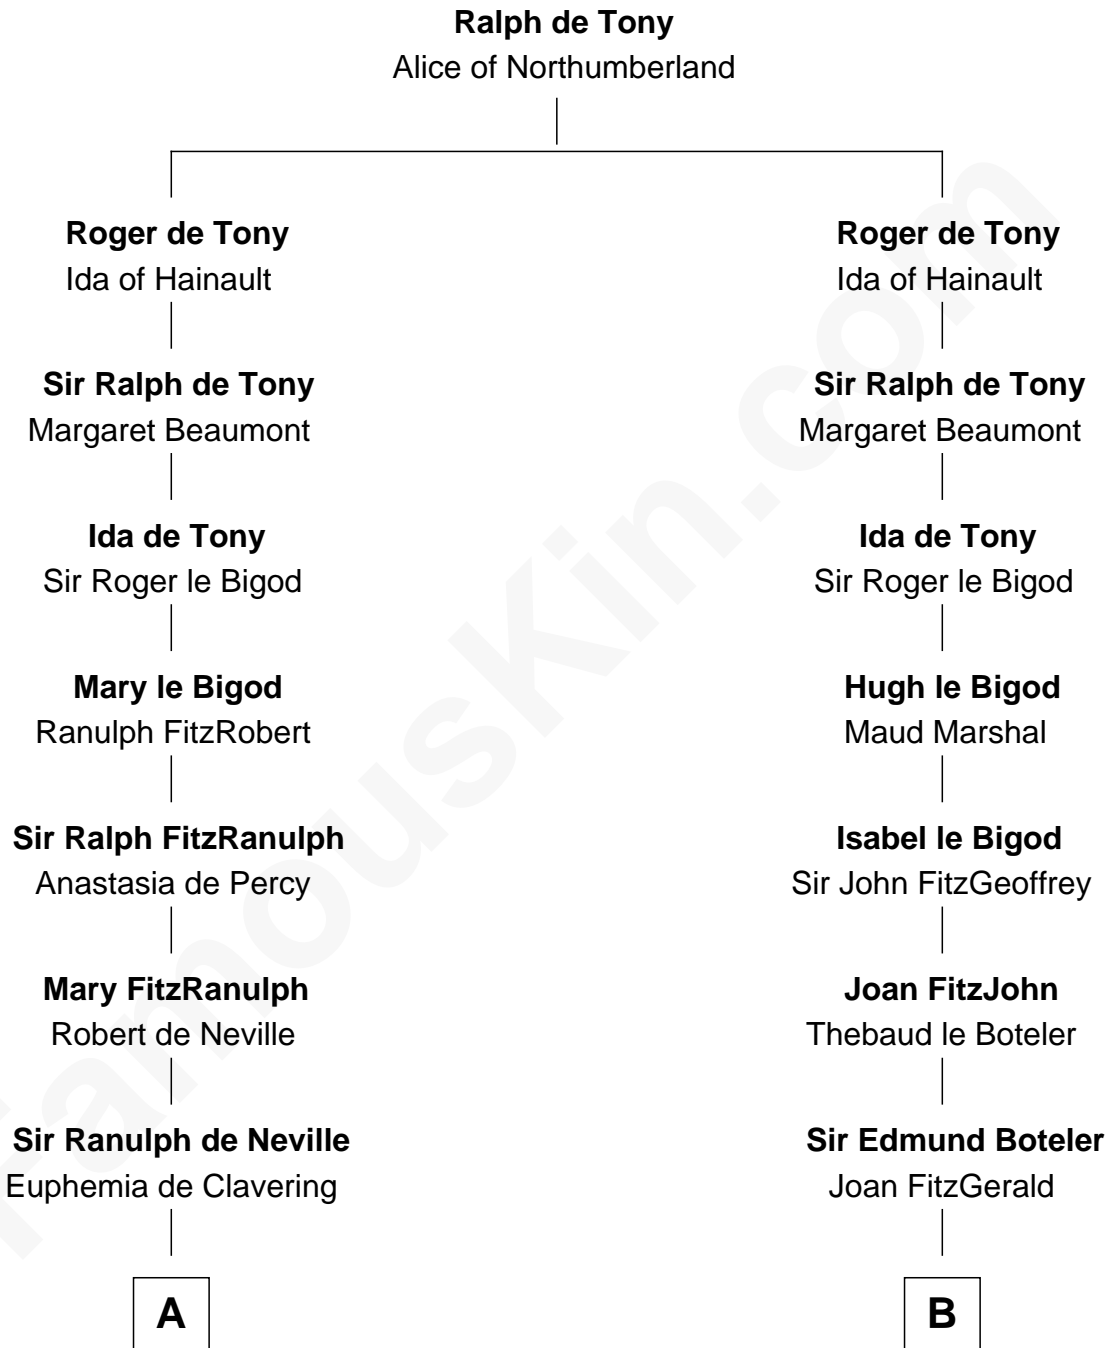

# FamousKin.com Relationship Chart of

**John Langdon**

*Signer of the U.S. Constitution*

20th cousin 1 time removed of

**Jonathan Swift**

*Author of Gulliver's Travels*

**C**

**Rev. Samuel Dudley**

Elizabeth - - - - -

**Elizabeth Dudley**

Kinsley Hall

**Josiah Hall**

Mary Woodbury

**Mary Hall**

John Langdon

**John Langdon**