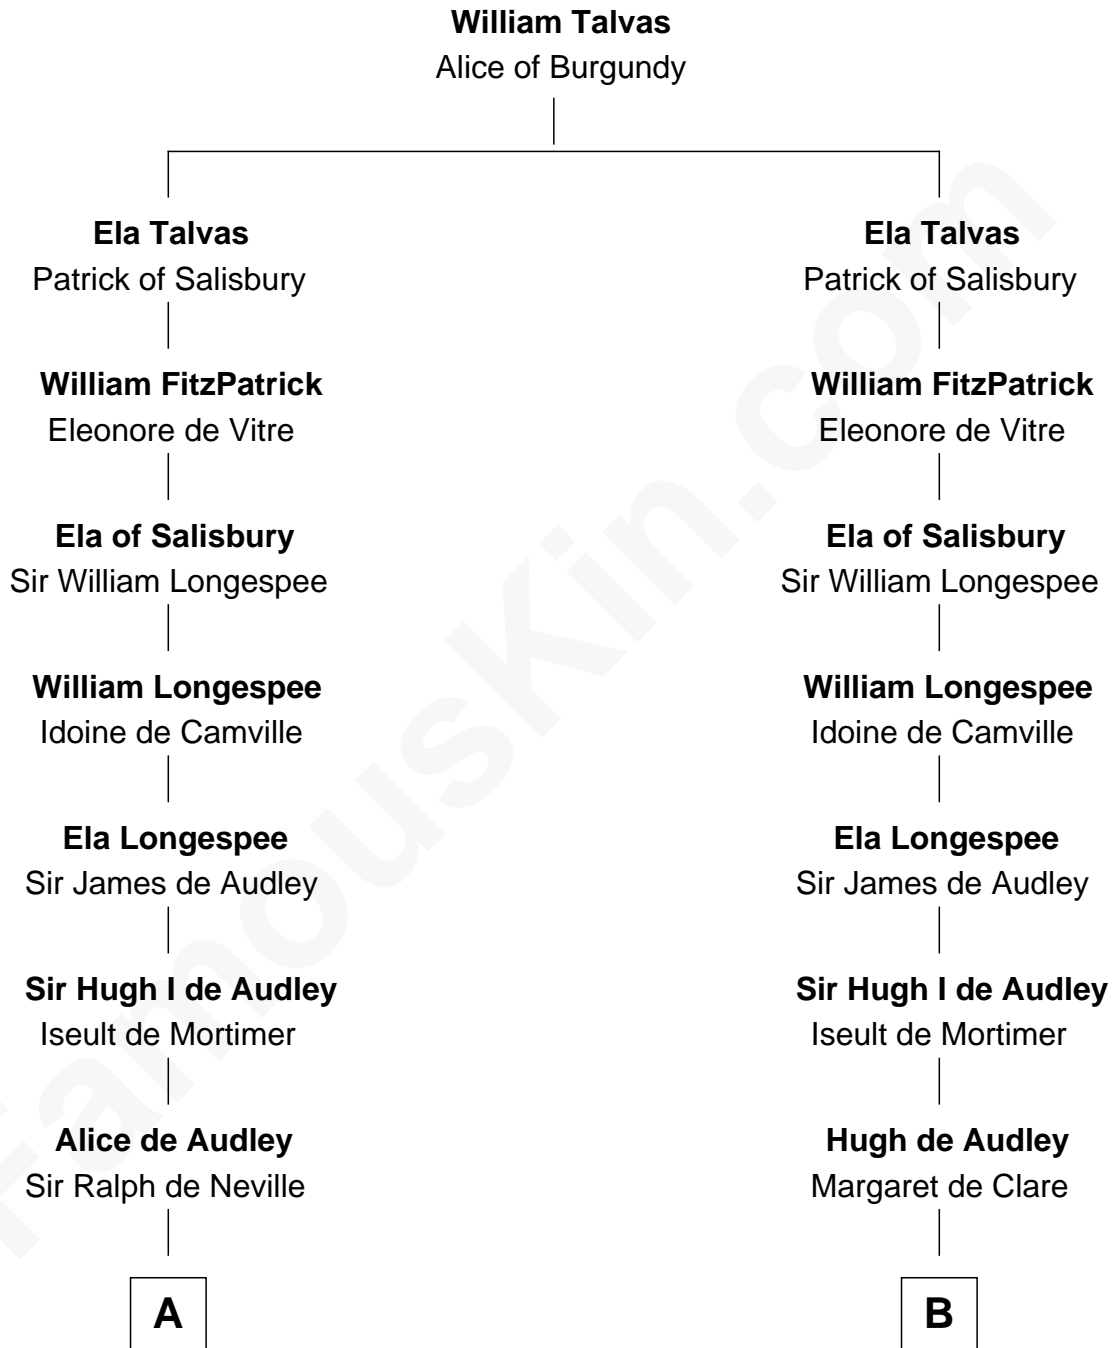

FamousKin.com Relationship Chart of

John Langdon

Signer of the U.S. Constitution

19th cousin 1 time removed of

Jonathan Swift

Author of Gulliver's Travels

C

Elizabeth Dudley

Kinsley Hall

Josiah Hall

Mary Woodbury

Mary Hall

John Langdon

John Langdon

Signer of the U.S. Constitution

D