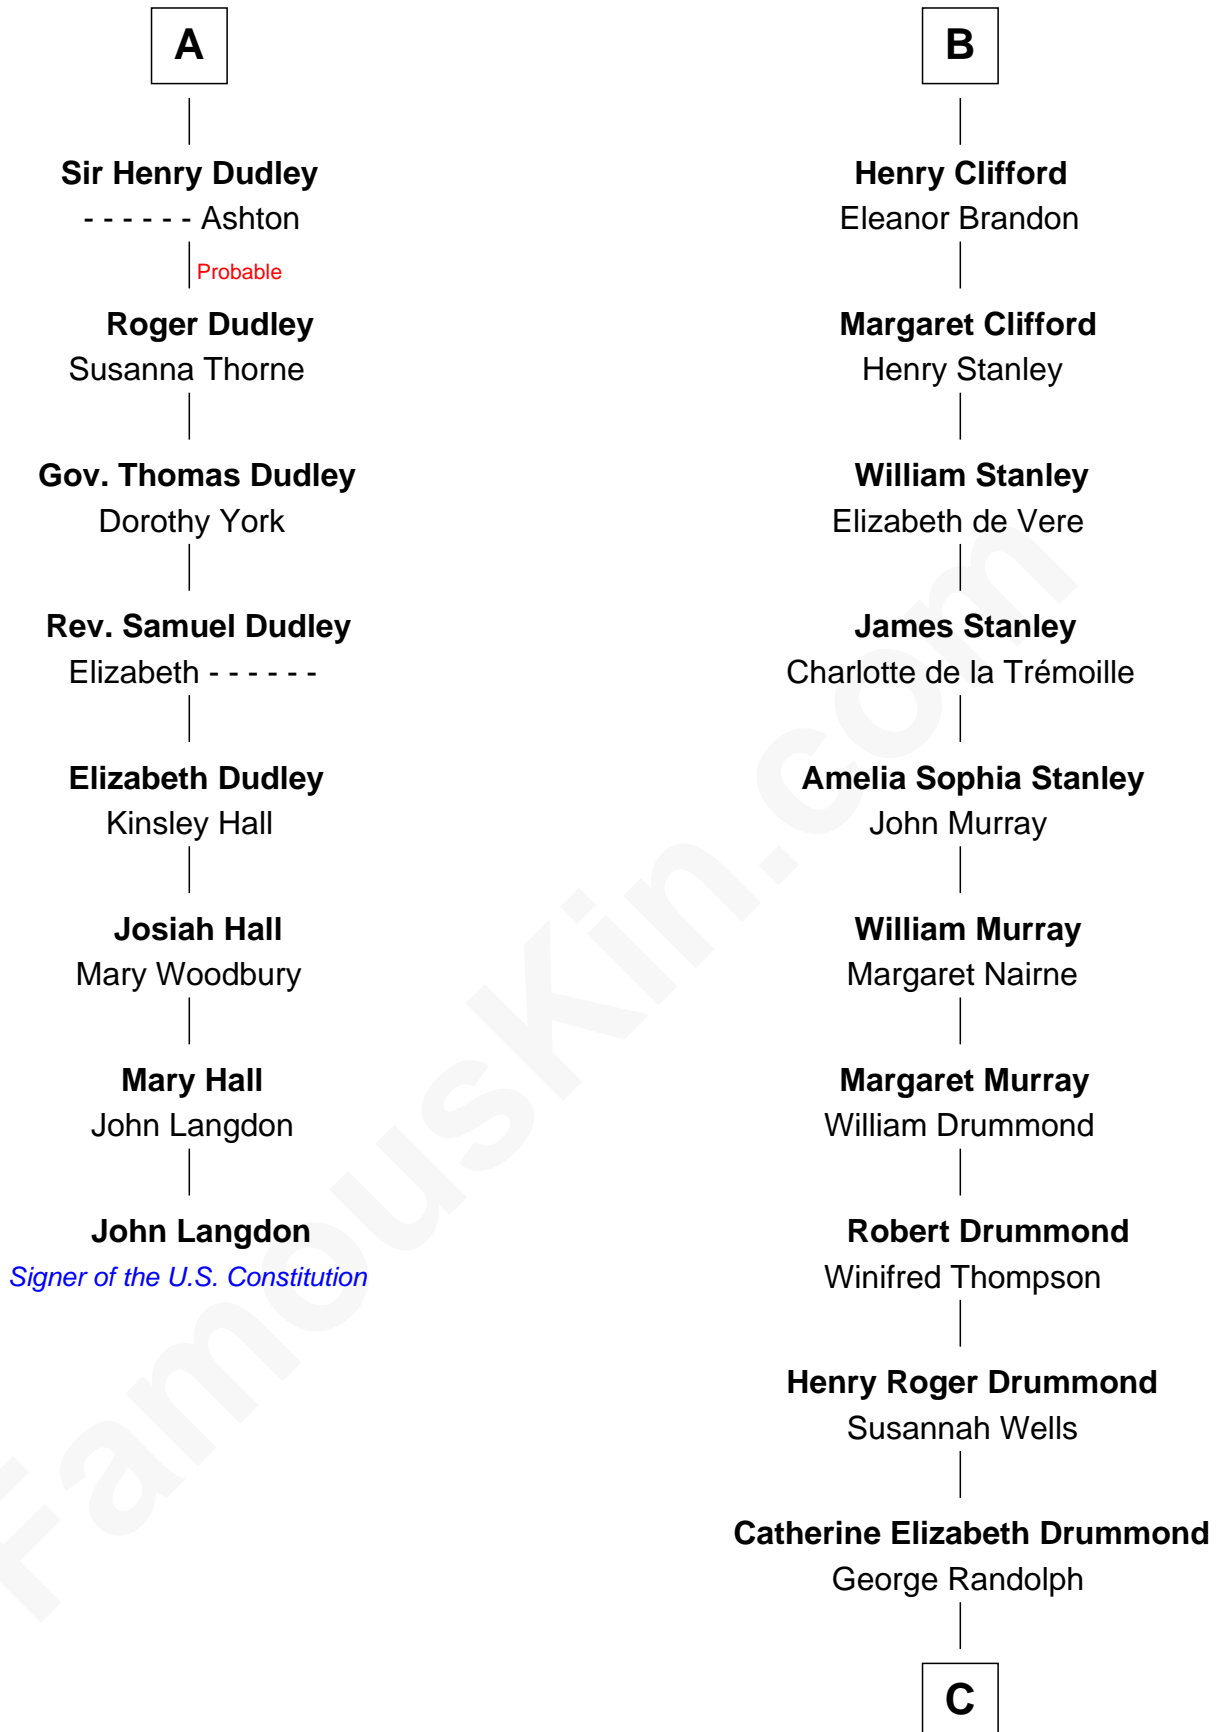

## Relationship Chart of

### John Langdon

*Signer of the U.S. Constitution*

14th cousin 7 times removed of

**Hugh Grant**  
*Movie Actor*

**C**

—  
**Cyril Randolph**

Frances Selina Hervey

—  
**Felton George Randolph**