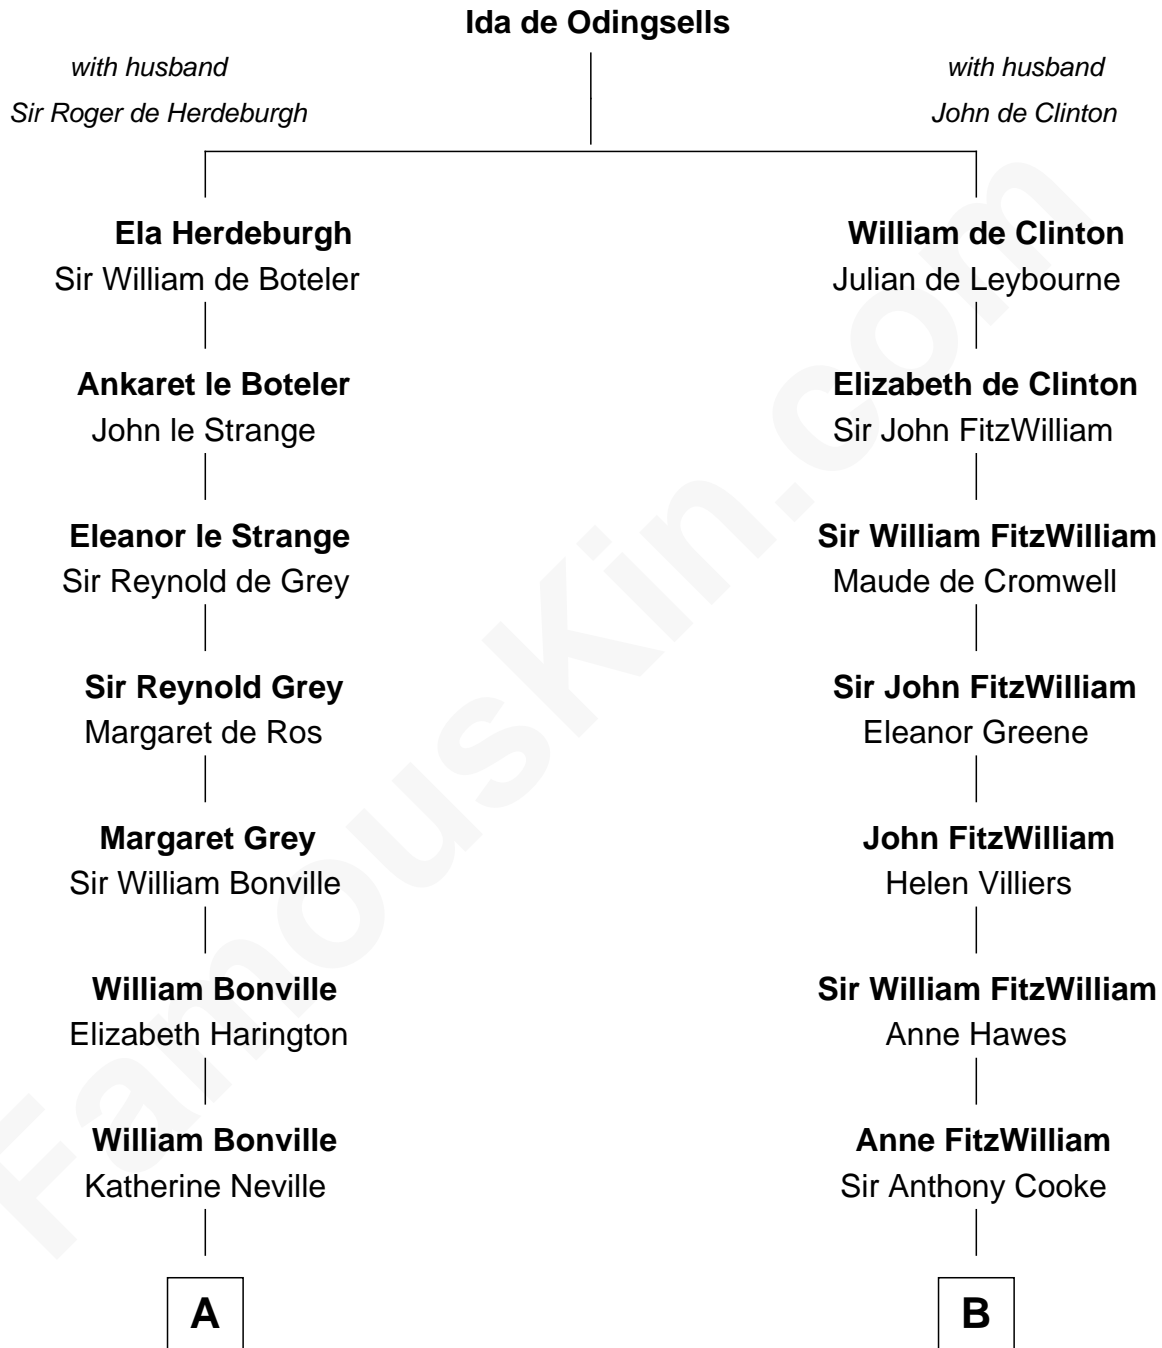

FamousKin.com

Relationship Chart of

John Langdon

Signer of the U.S. Constitution

16th cousin 5 times removed of

Hugh Grant
Movie Actor

C

—
Cyril Randolph

Frances Selina Hervey

—
Felton George Randolph

Emily Margaret Nepean

—
Margaret Isobel Randolph

John Cassilis MacLean

—
Fynvola Susan MacLean

James Murray Grant

—
Hugh Grant