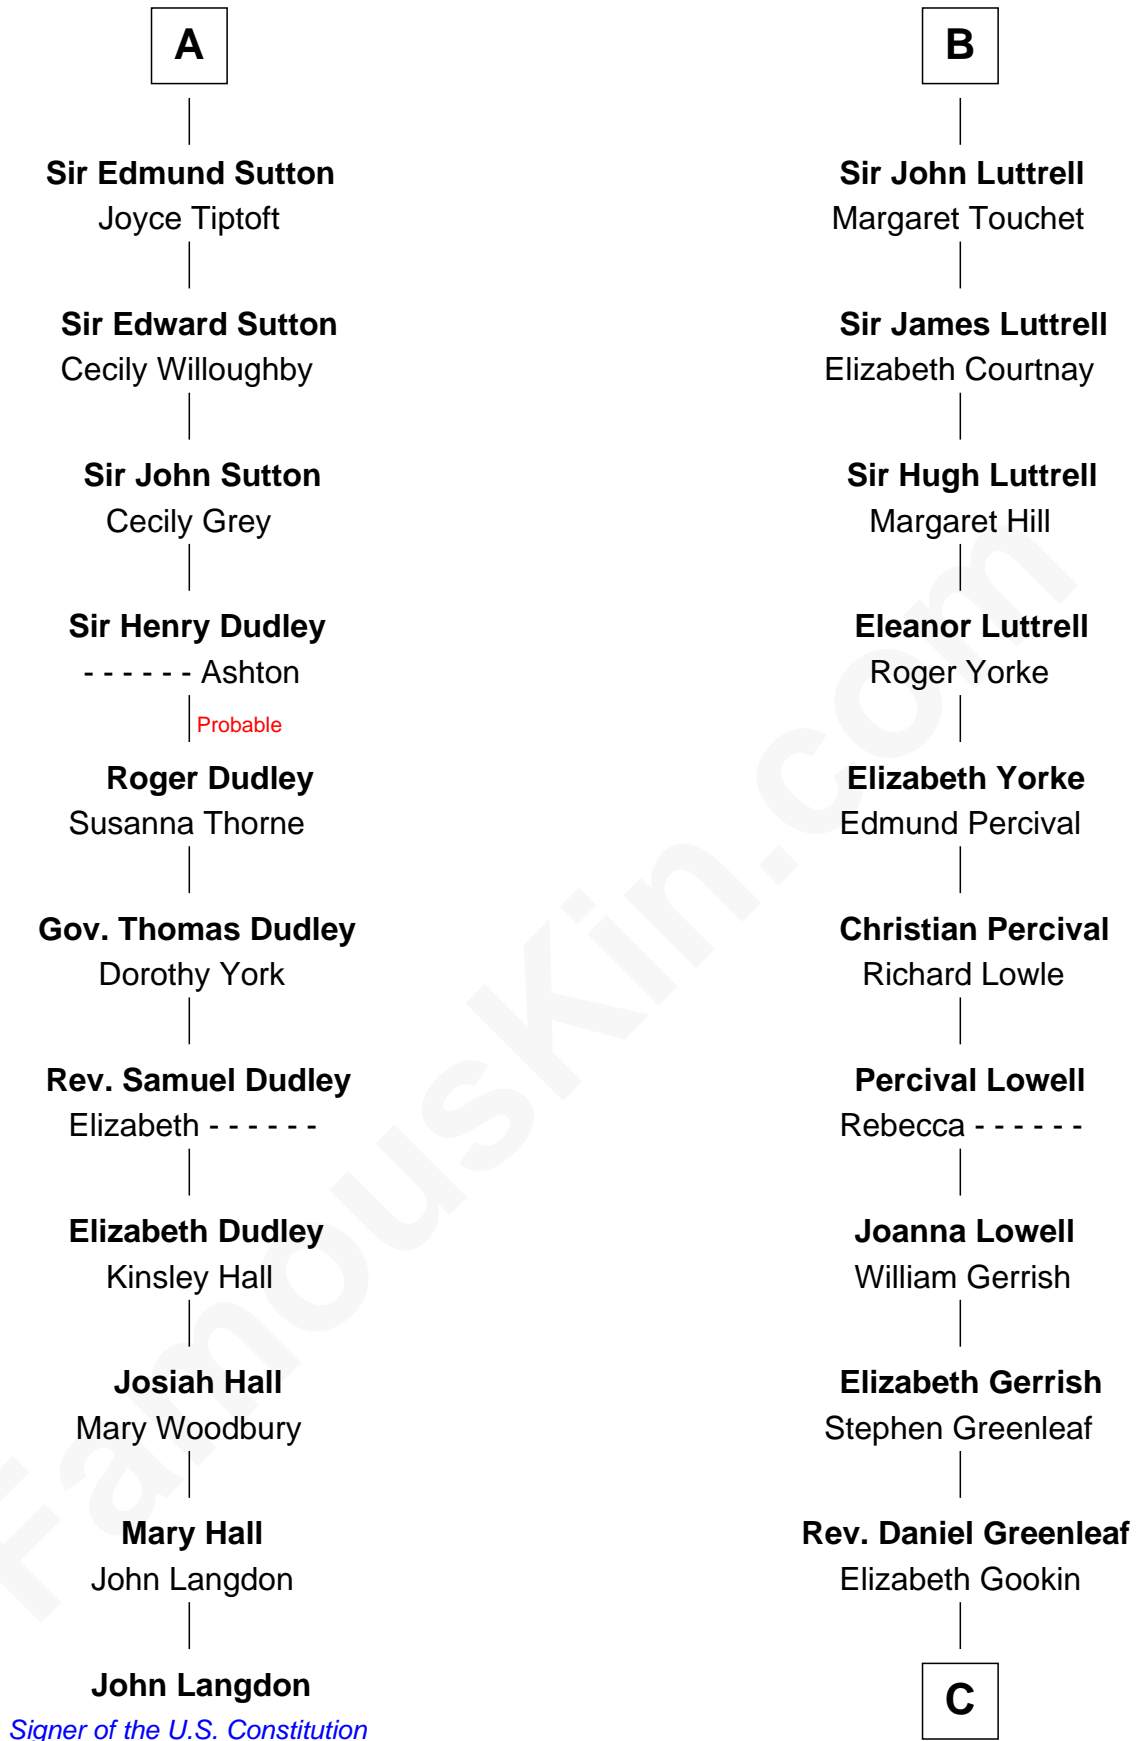

FamousKin.com

Relationship Chart of

John Langdon

Signer of the U.S. Constitution

17th cousin 3 times removed of

Herman Melville

Author of Moby Dick

Saher de Quincy
Margaret de Beaumont

C

—
Mercy Greenleaf

John Scollay

—
Priscilla Scollay

Thomas Melville

—
Allan Melville

Maria Gansevoort

—
Herman Melville