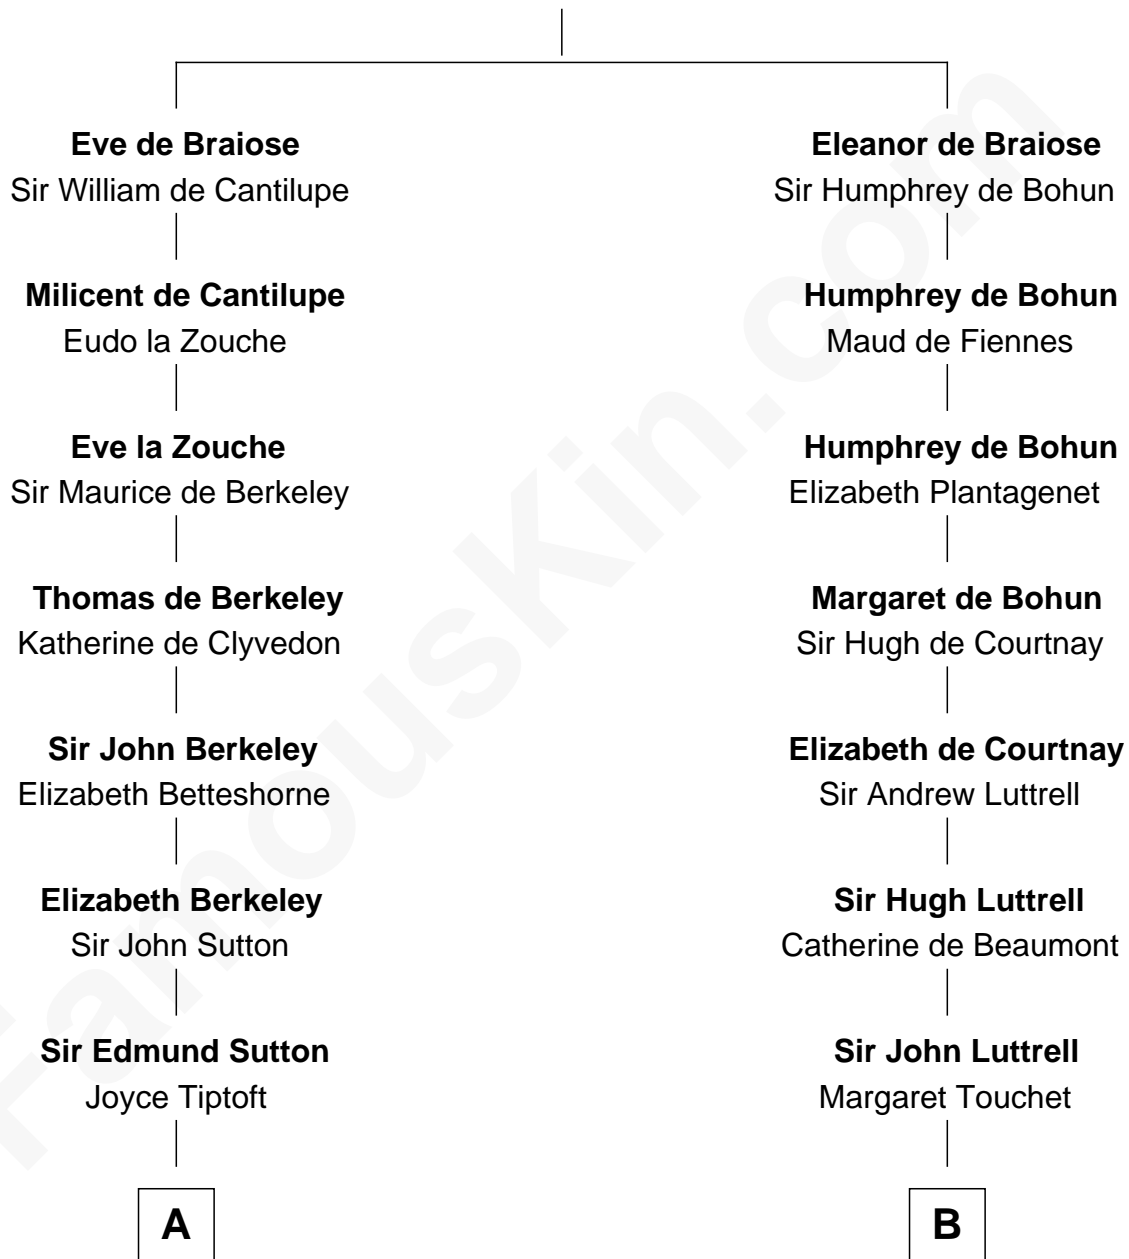

William de Braiose

Eva Marshal