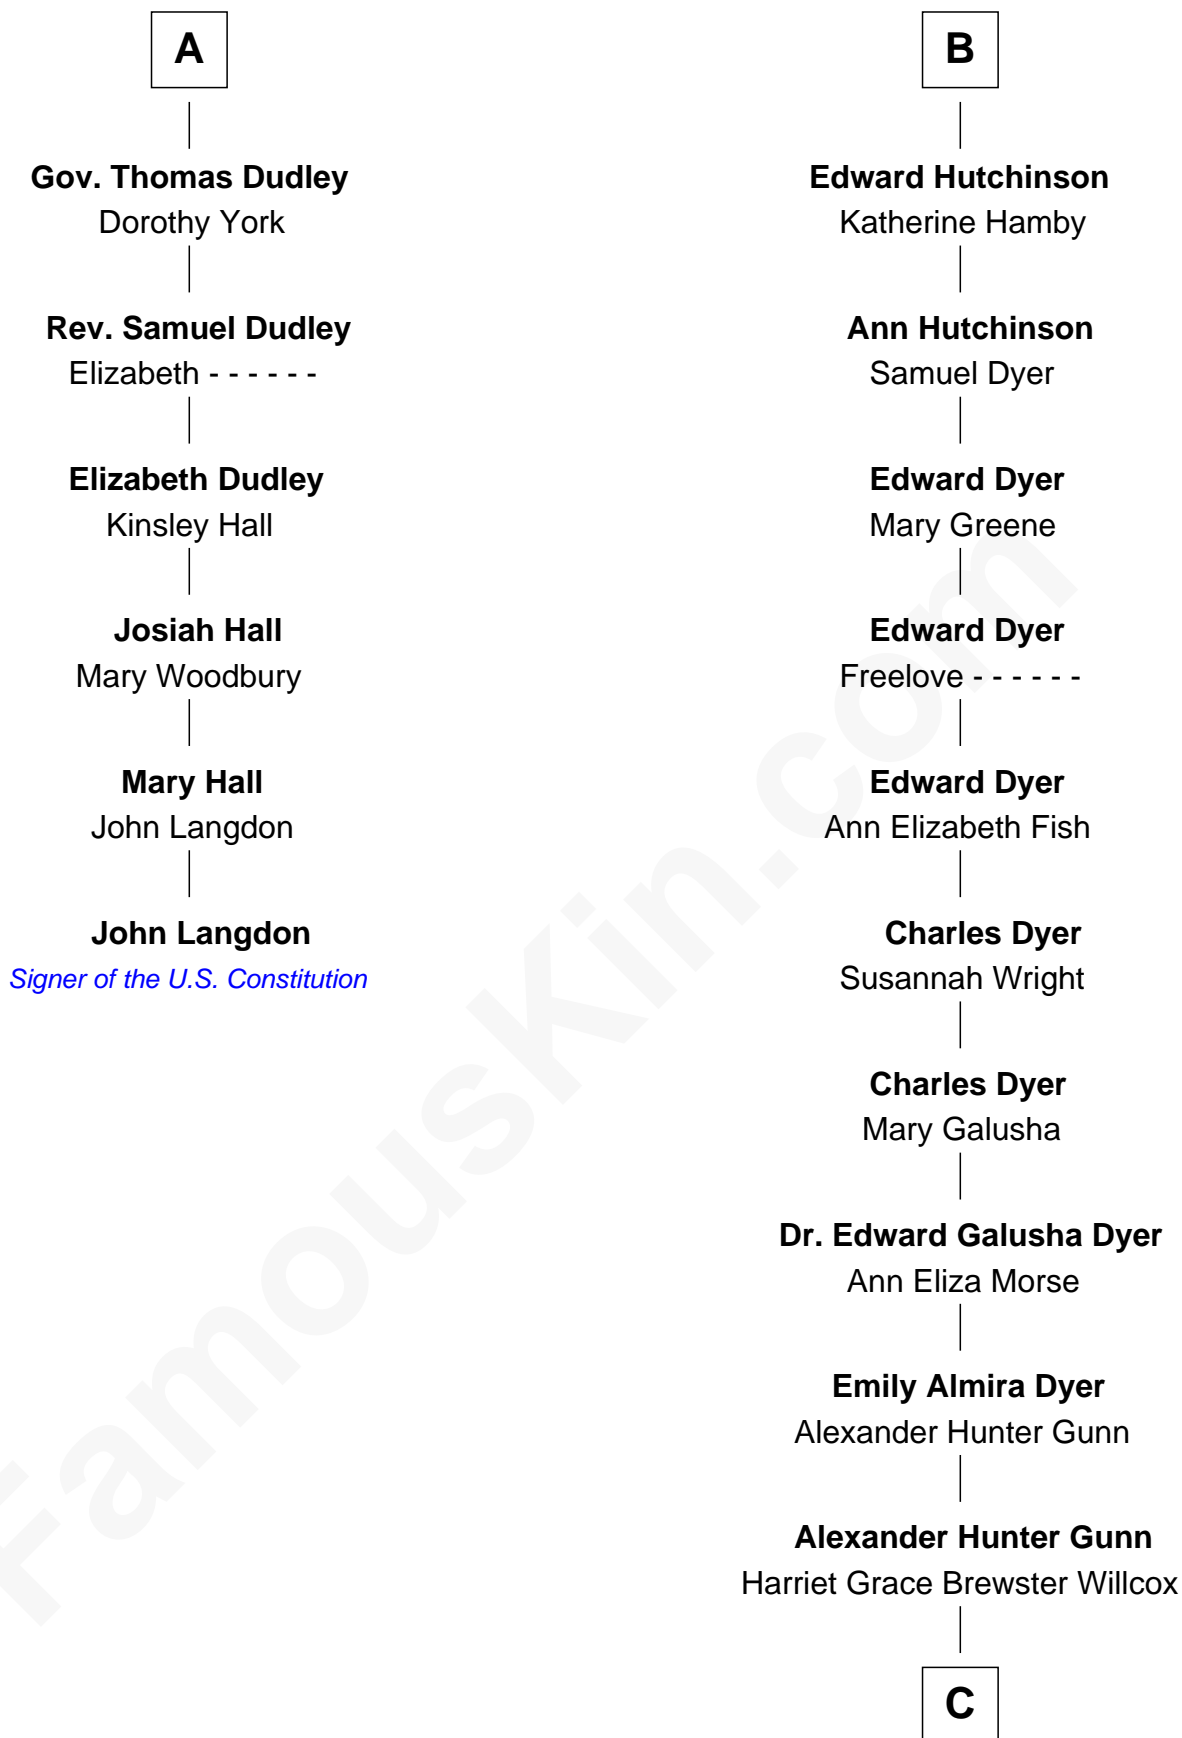

FamousKin.com

Relationship Chart of

John Langdon

Signer of the U.S. Constitution

12th cousin 7 times removed of

Elisabeth Shue

TV and Movie Actress

Sir Walter Blount

Katherine Williamson

William Marbury

Agnes Lenton

Rev. Francis Marbury

Bridget Dryden

Anne Marbury

William Hutchinson

B

C

Mary Brewster Gunn
Adoniram Judson Wells

Anne Brewster Wells
James William Shue

Elisabeth Shue
TV and Movie Actress

FamousKin.com