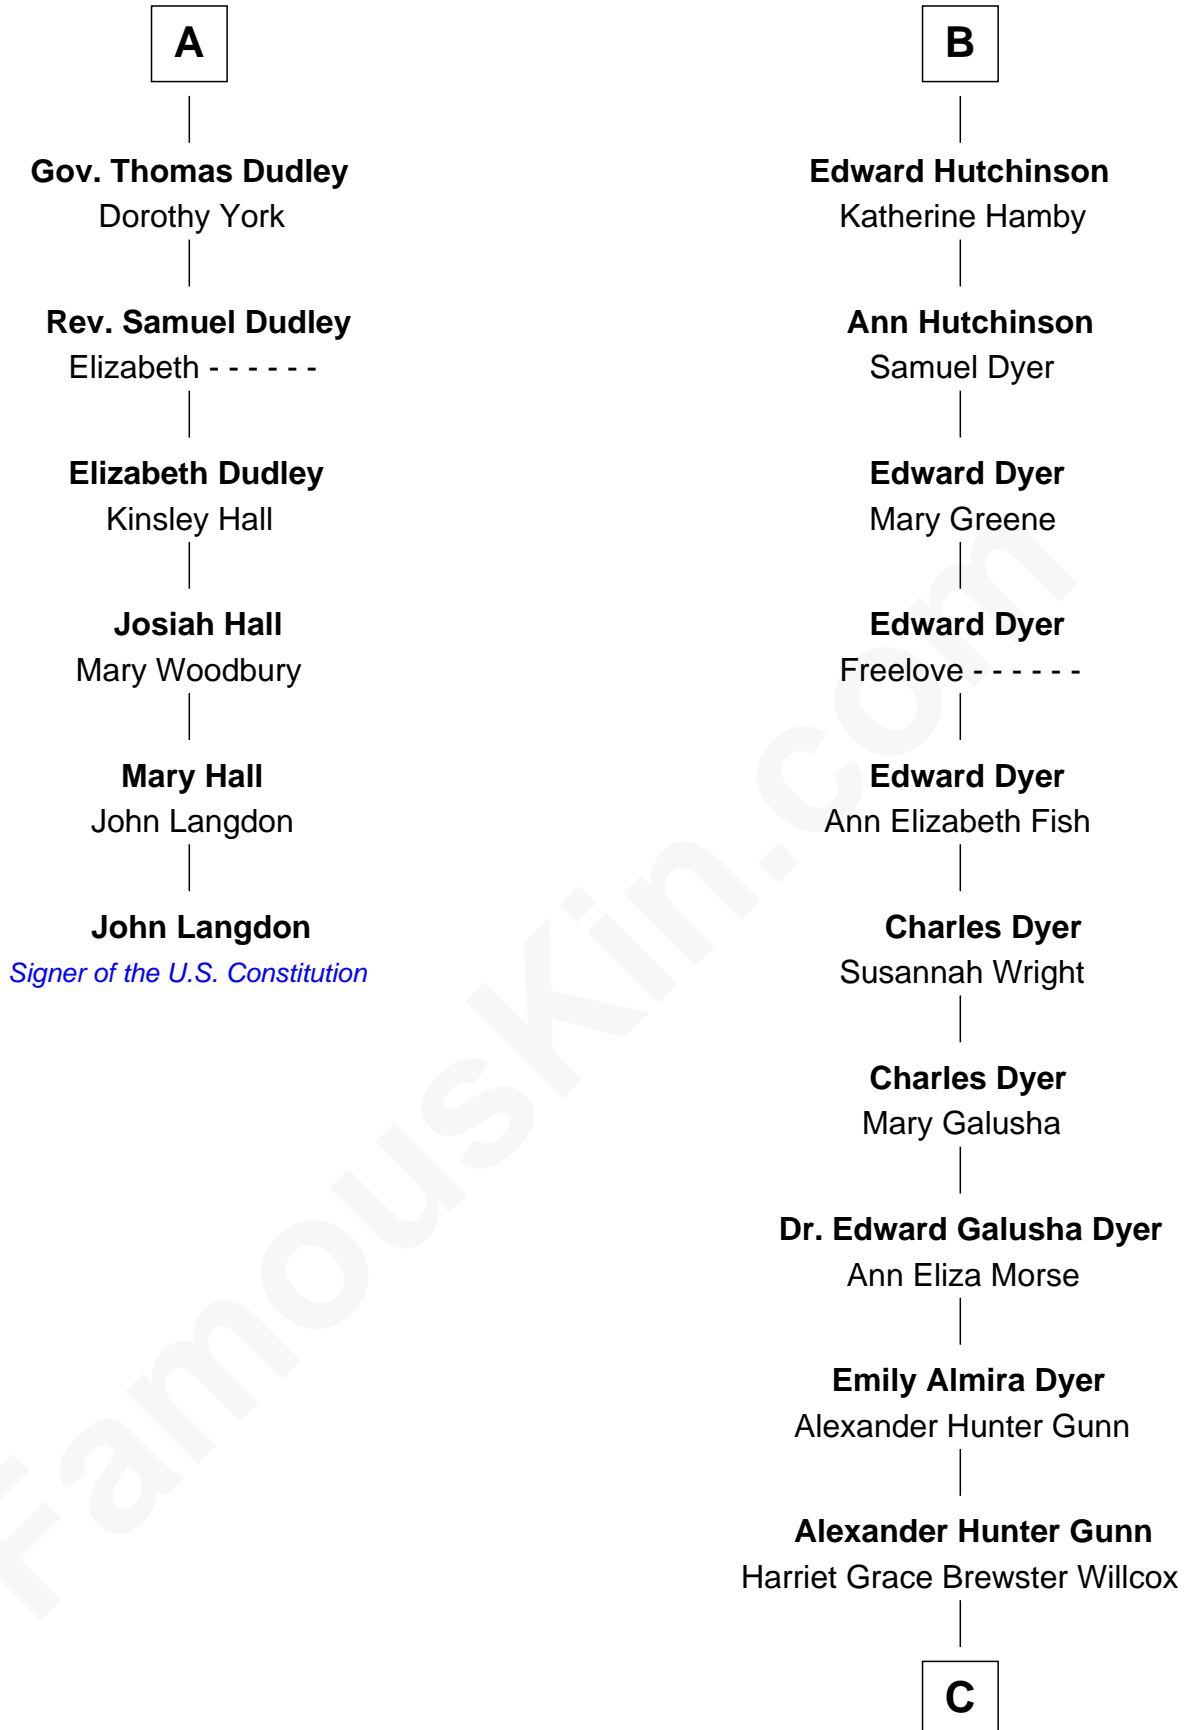

FamousKin.com Relationship Chart of

John Langdon

Signer of the U.S. Constitution

12th cousin 7 times removed of

Andrew Shue

TV Actor

Sir Walter Blount

Sancha de Ayala

Sir Thomas Blount

Margaret de Gresley

Sir Thomas Blount

Agnes Hawley

Anne Blount

William Marbury

Robert Marbury

Katherine Williamson

William Marbury

Agnes Lenton

Rev. Francis Marbury

Bridget Dryden

Anne Marbury

William Hutchinson

B

C

Mary Brewster Gunn
Adoniram Judson Wells

Anne Brewster Wells
James William Shue

Andrew Shue
TV Actor

FamousKin.com