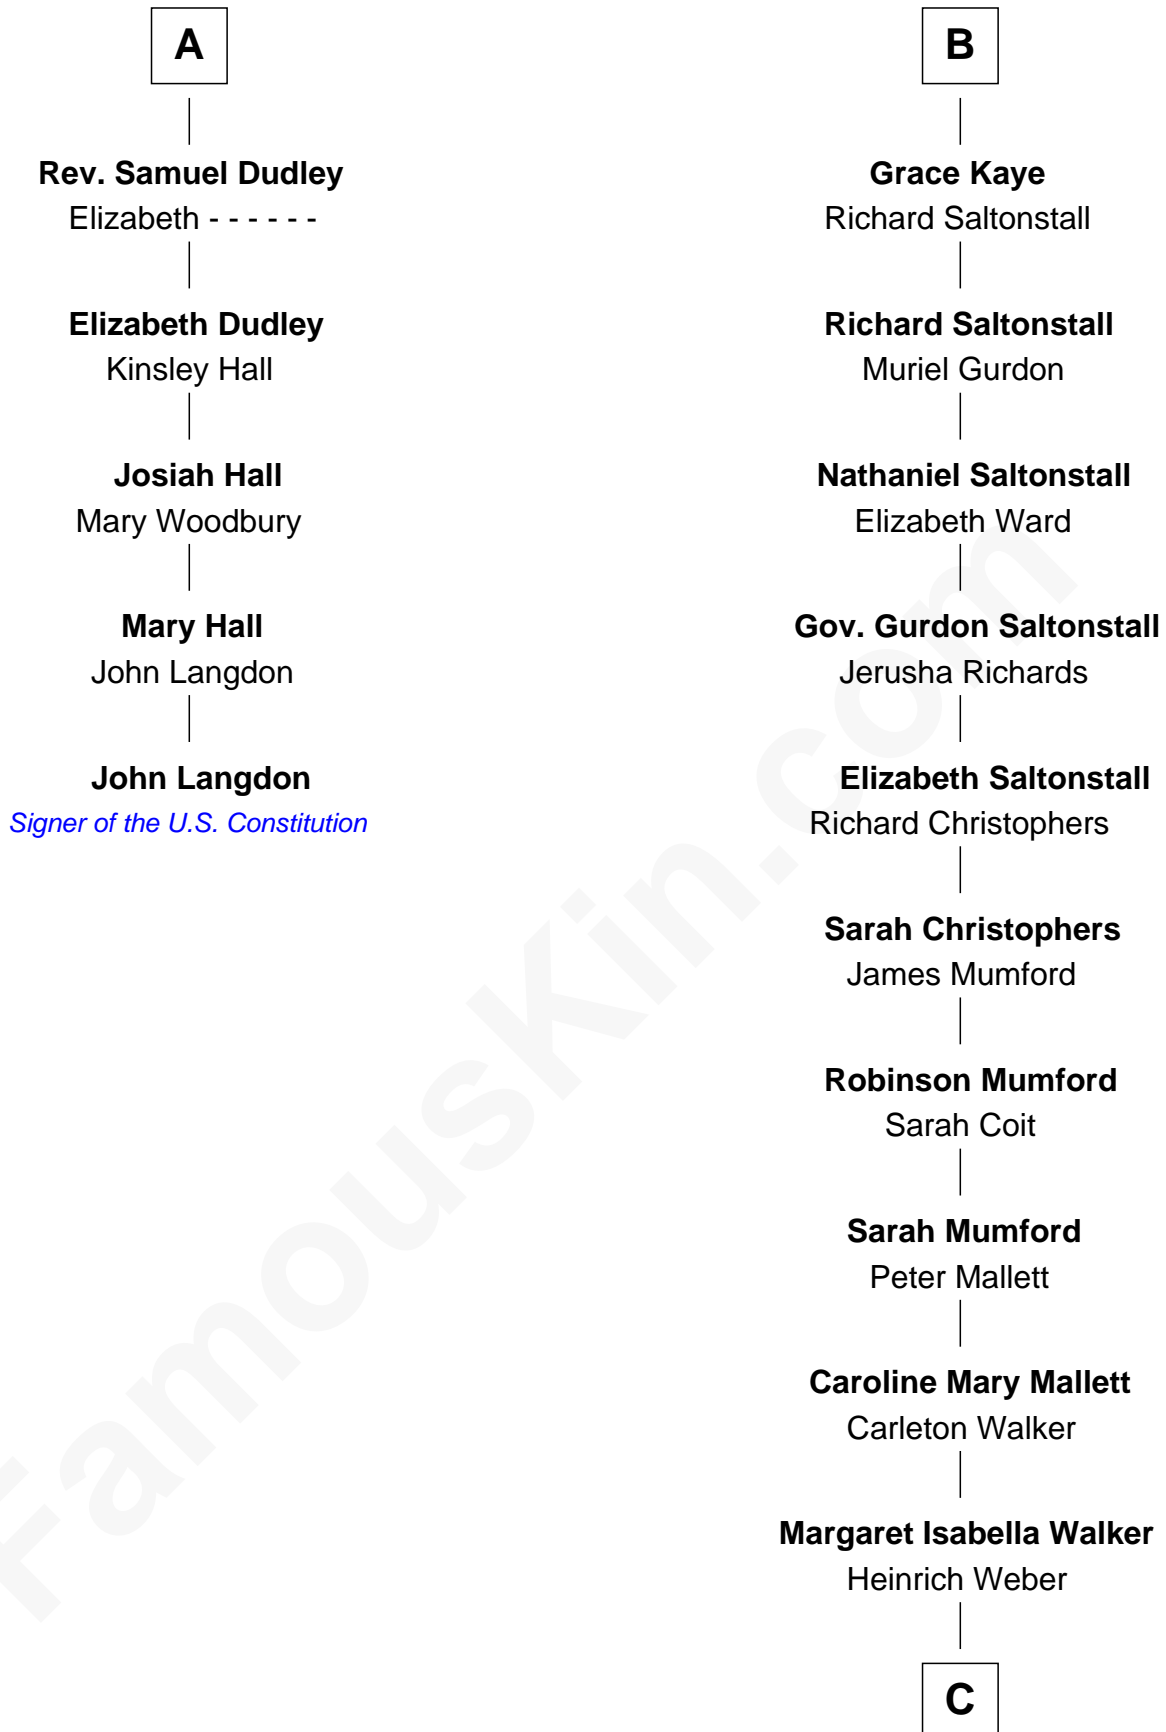

FamousKin.com

Relationship Chart of

John Langdon

Signer of the U.S. Constitution

11th cousin 9 times removed of

Carly Fiorina

CEO of Hewlett-Packard

C

John Walker Weber

Maude Graves

Cara Carleton Weber

Harold Marvin Sneed

Joseph Tyree Sneed

Madelon Montross Juergens

Carly Fiorina

CEO of Hewlett-Packard