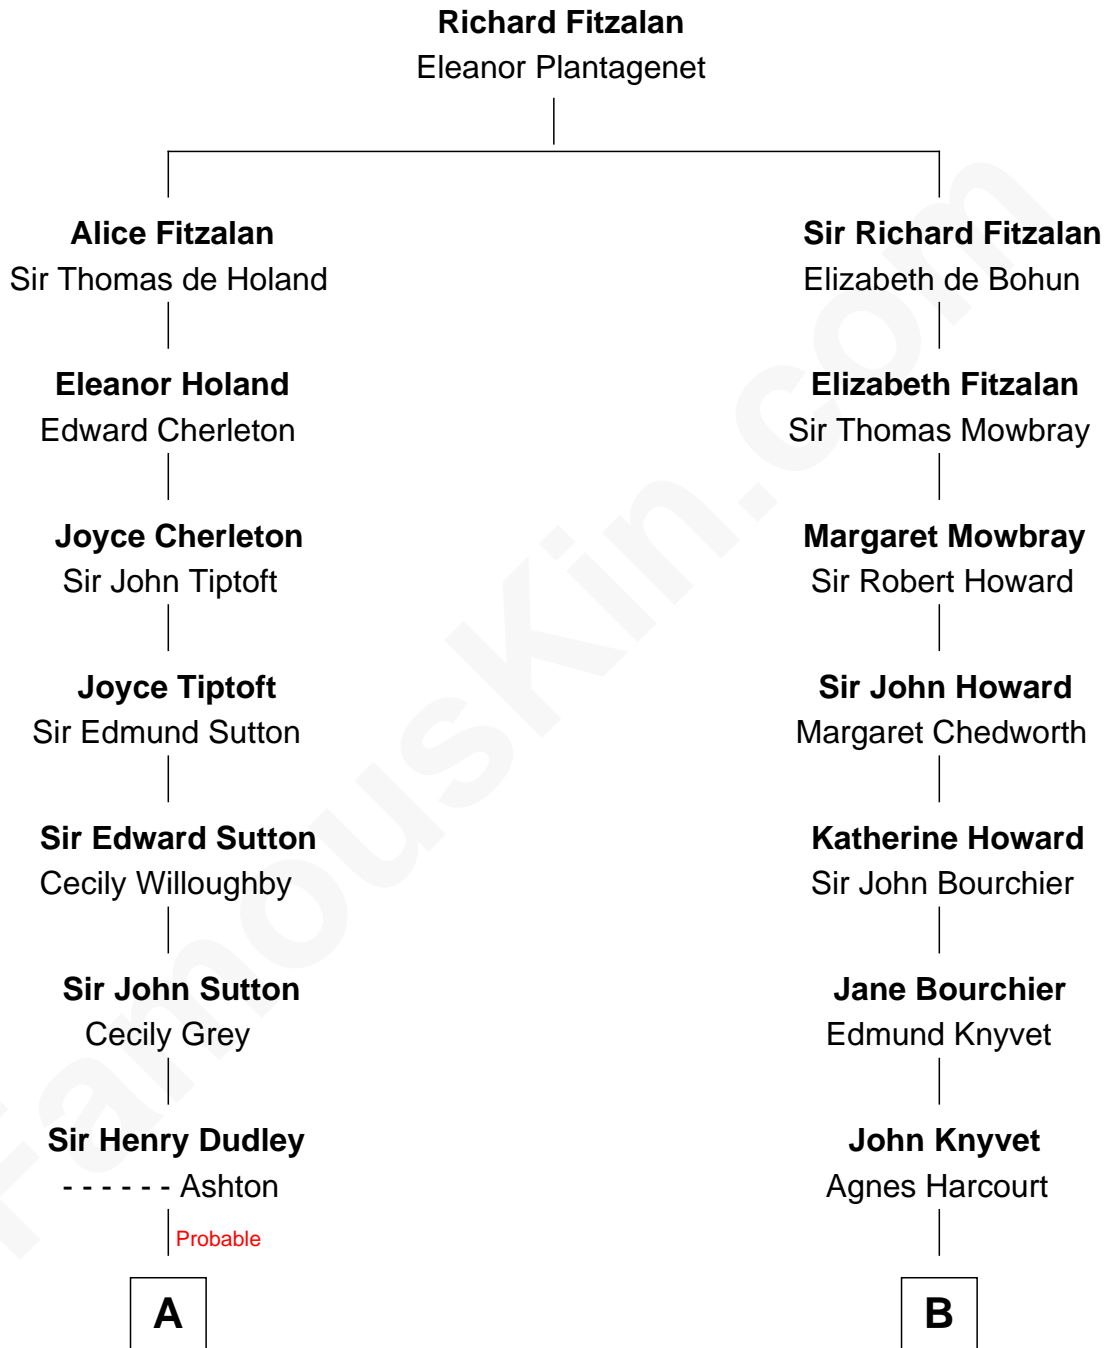

# FamousKin.com Relationship Chart of

**John Langdon**

*Signer of the U.S. Constitution*

13th cousin 8 times removed of

**Carly Fiorina**

*CEO of Hewlett-Packard*

C

**Margaret Isabella Walker**

Heinrich Weber

**John Walker Weber**

Maude Graves

**Cara Carleton Weber**

Harold Marvin Sneed

**Joseph Tyree Sneed**

Madelon Montross Juergens

**Carly Fiorina**