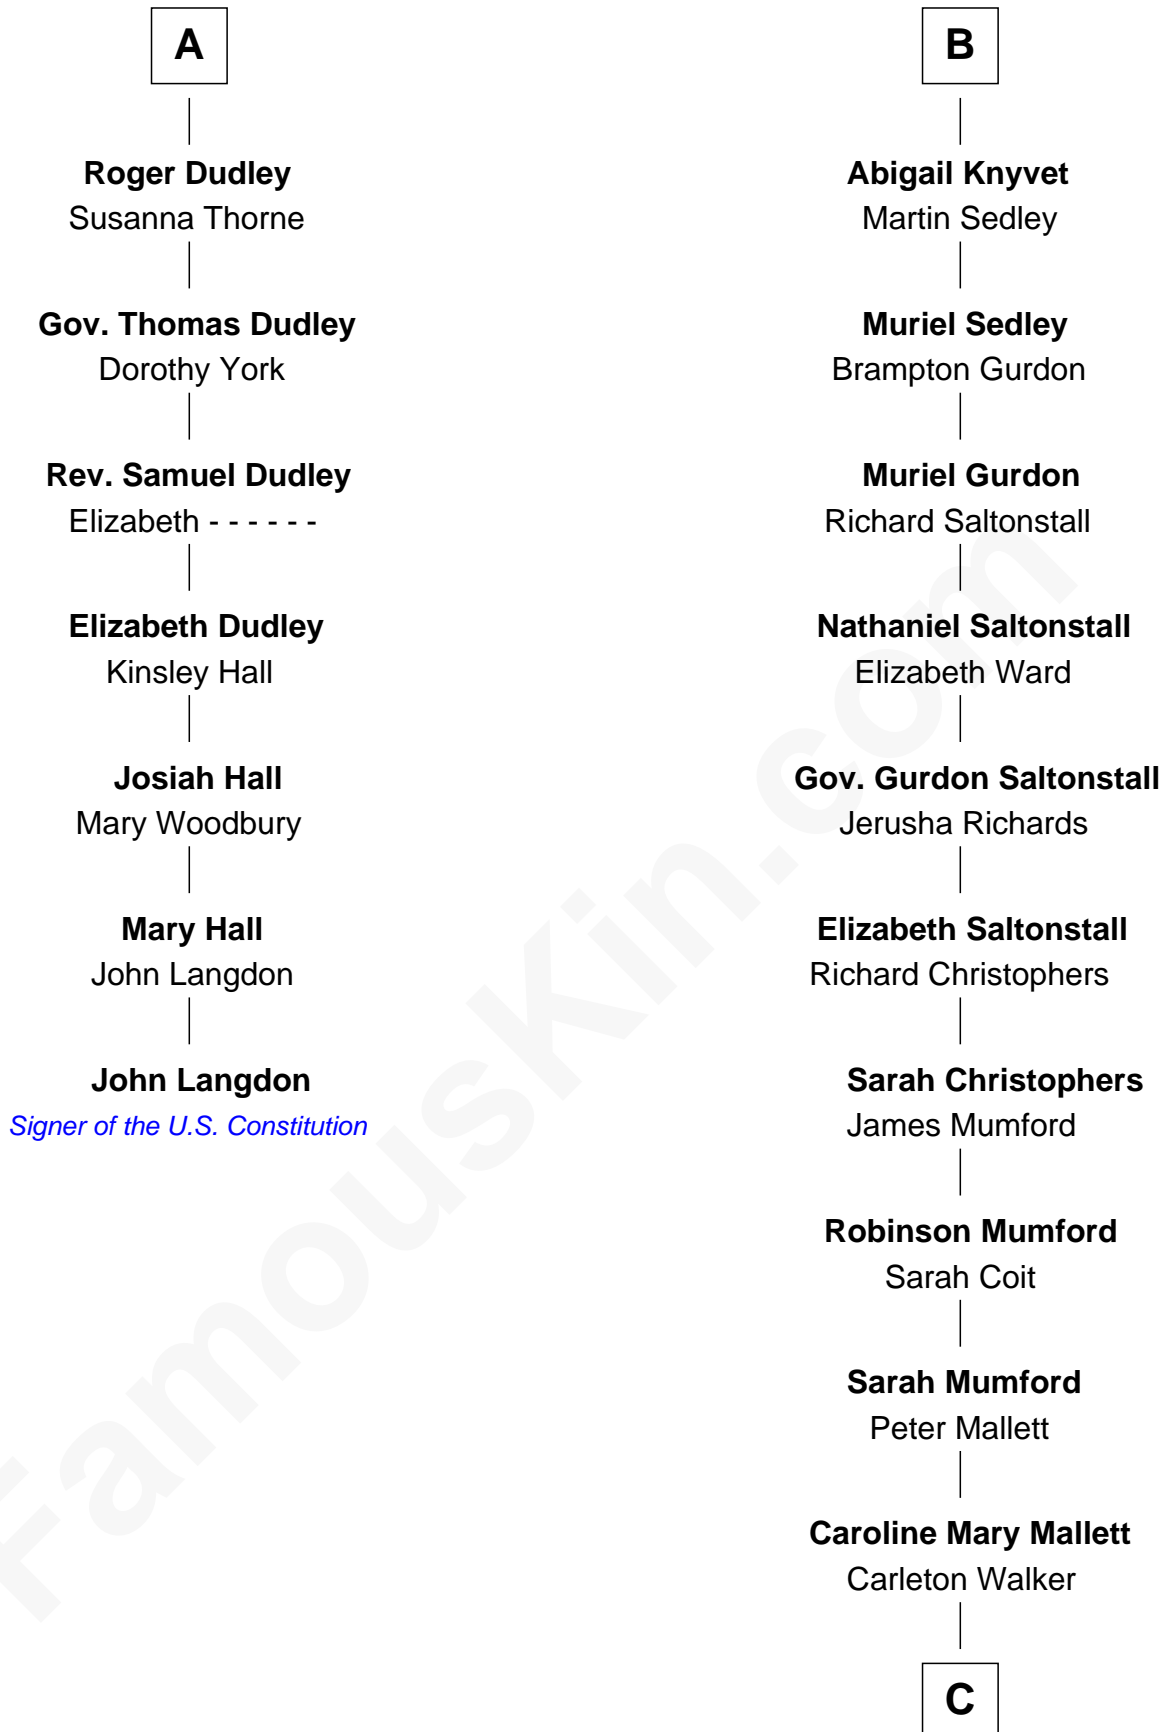

# FamousKin.com Relationship Chart of

**John Langdon**

*Signer of the U.S. Constitution*

13th cousin 8 times removed of

**Carly Fiorina**

*CEO of Hewlett-Packard*

C

**Margaret Isabella Walker**

Heinrich Weber

**John Walker Weber**

Maude Graves

**Cara Carleton Weber**

Harold Marvin Sneed

**Joseph Tyree Sneed**

Madelon Montross Juergens

**Carly Fiorina**