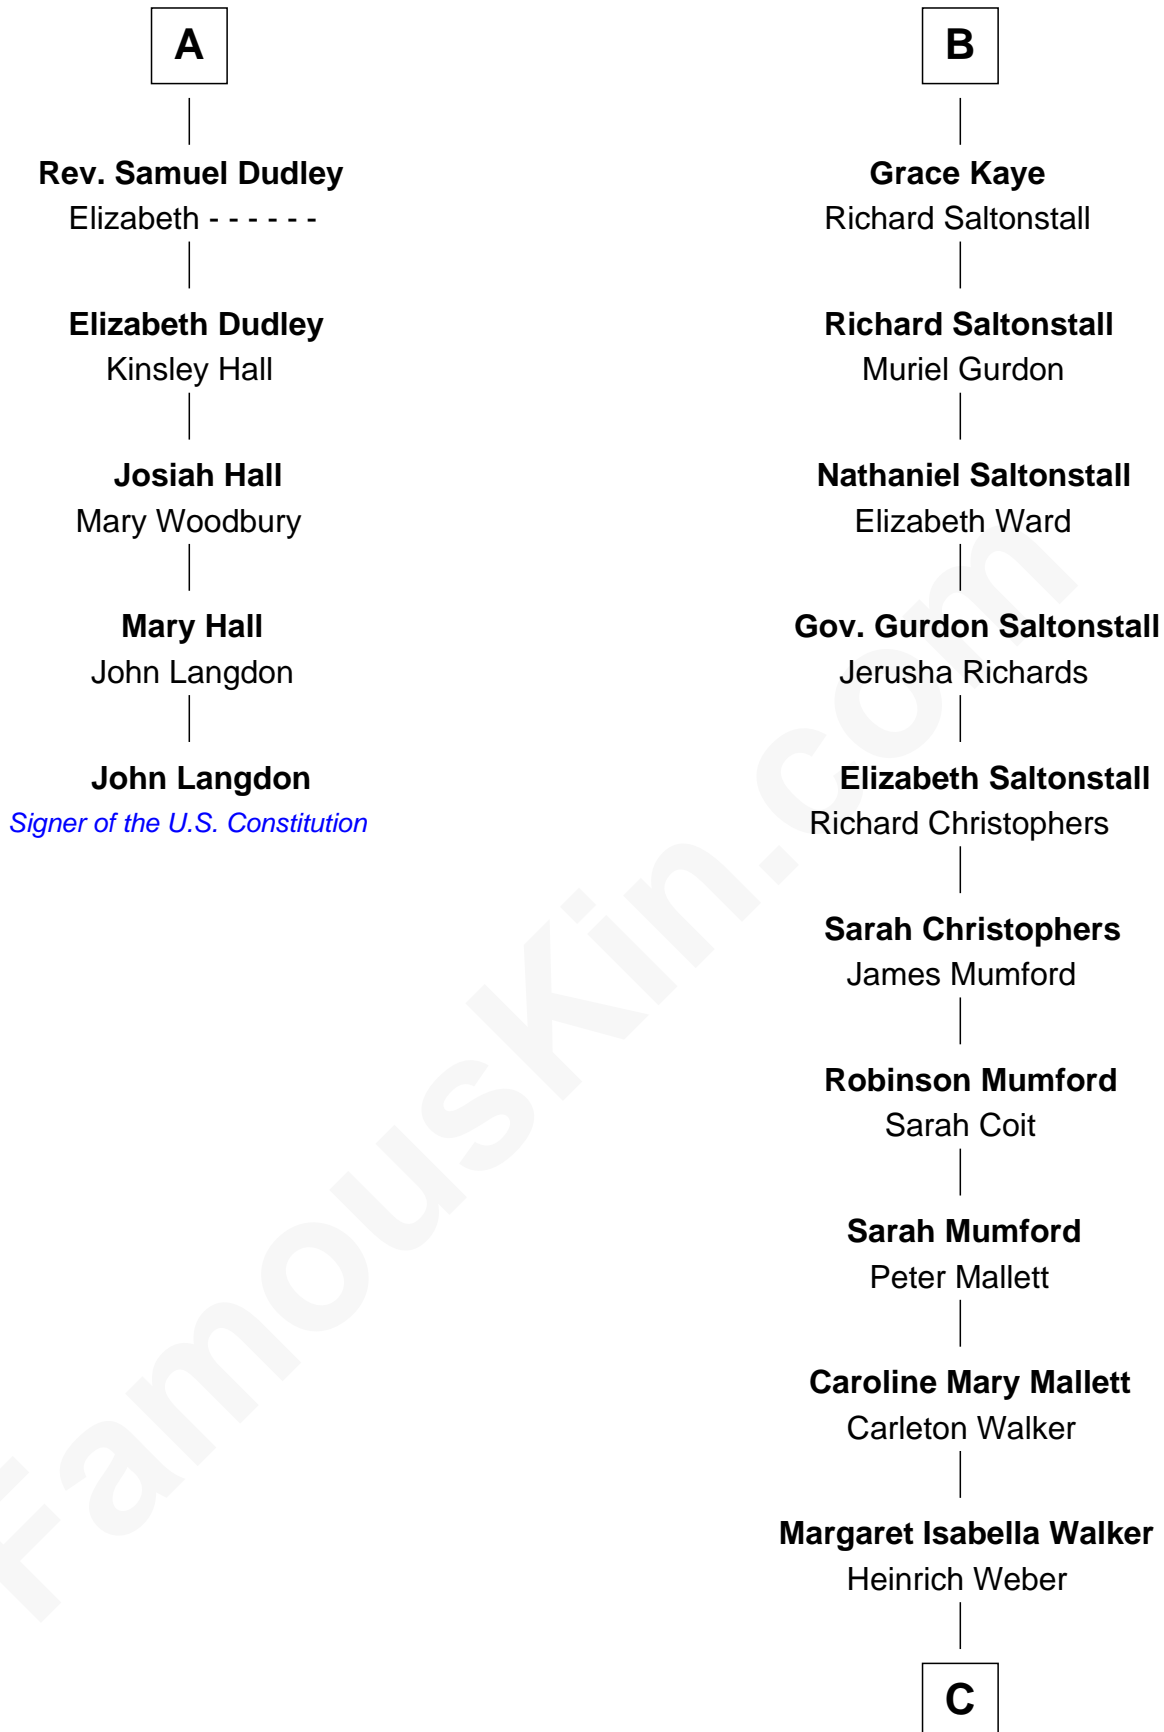

# FamousKin.com Relationship Chart of

**John Langdon**

*Signer of the U.S. Constitution*

11th cousin 9 times removed of

**Carly Fiorina**

*CEO of Hewlett-Packard*

**Sir Ralph Neville**

Joan Beaufort

**Katherine Neville**  
Sir Thomas Strangeways

**Joan Strangeways**  
Sir William Willoughby

**Cecily Willoughby**  
Sir Edward Sutton

**Sir John Sutton**  
Cecily Grey

**Sir Henry Dudley**  
----- Ashton

Probable

**Roger Dudley**  
Susanna Thorne

**Gov. Thomas Dudley**  
Dorothy York

**A**

**Eleanor Neville**  
Sir Henry Percy

**Sir Henry Percy**  
Eleanor Poynings

**Margaret Percy**  
Sir William Gascoigne

**Dorothy Gascoigne**  
Sir Ninian Markenfield

**Alice Markenfield**  
Sir Robert Mauleverer

**Dorothy Mauleverer**  
John Kaye

**Robert Kaye**  
Anne Flower

**B**

C

**John Walker Weber**

Maude Graves