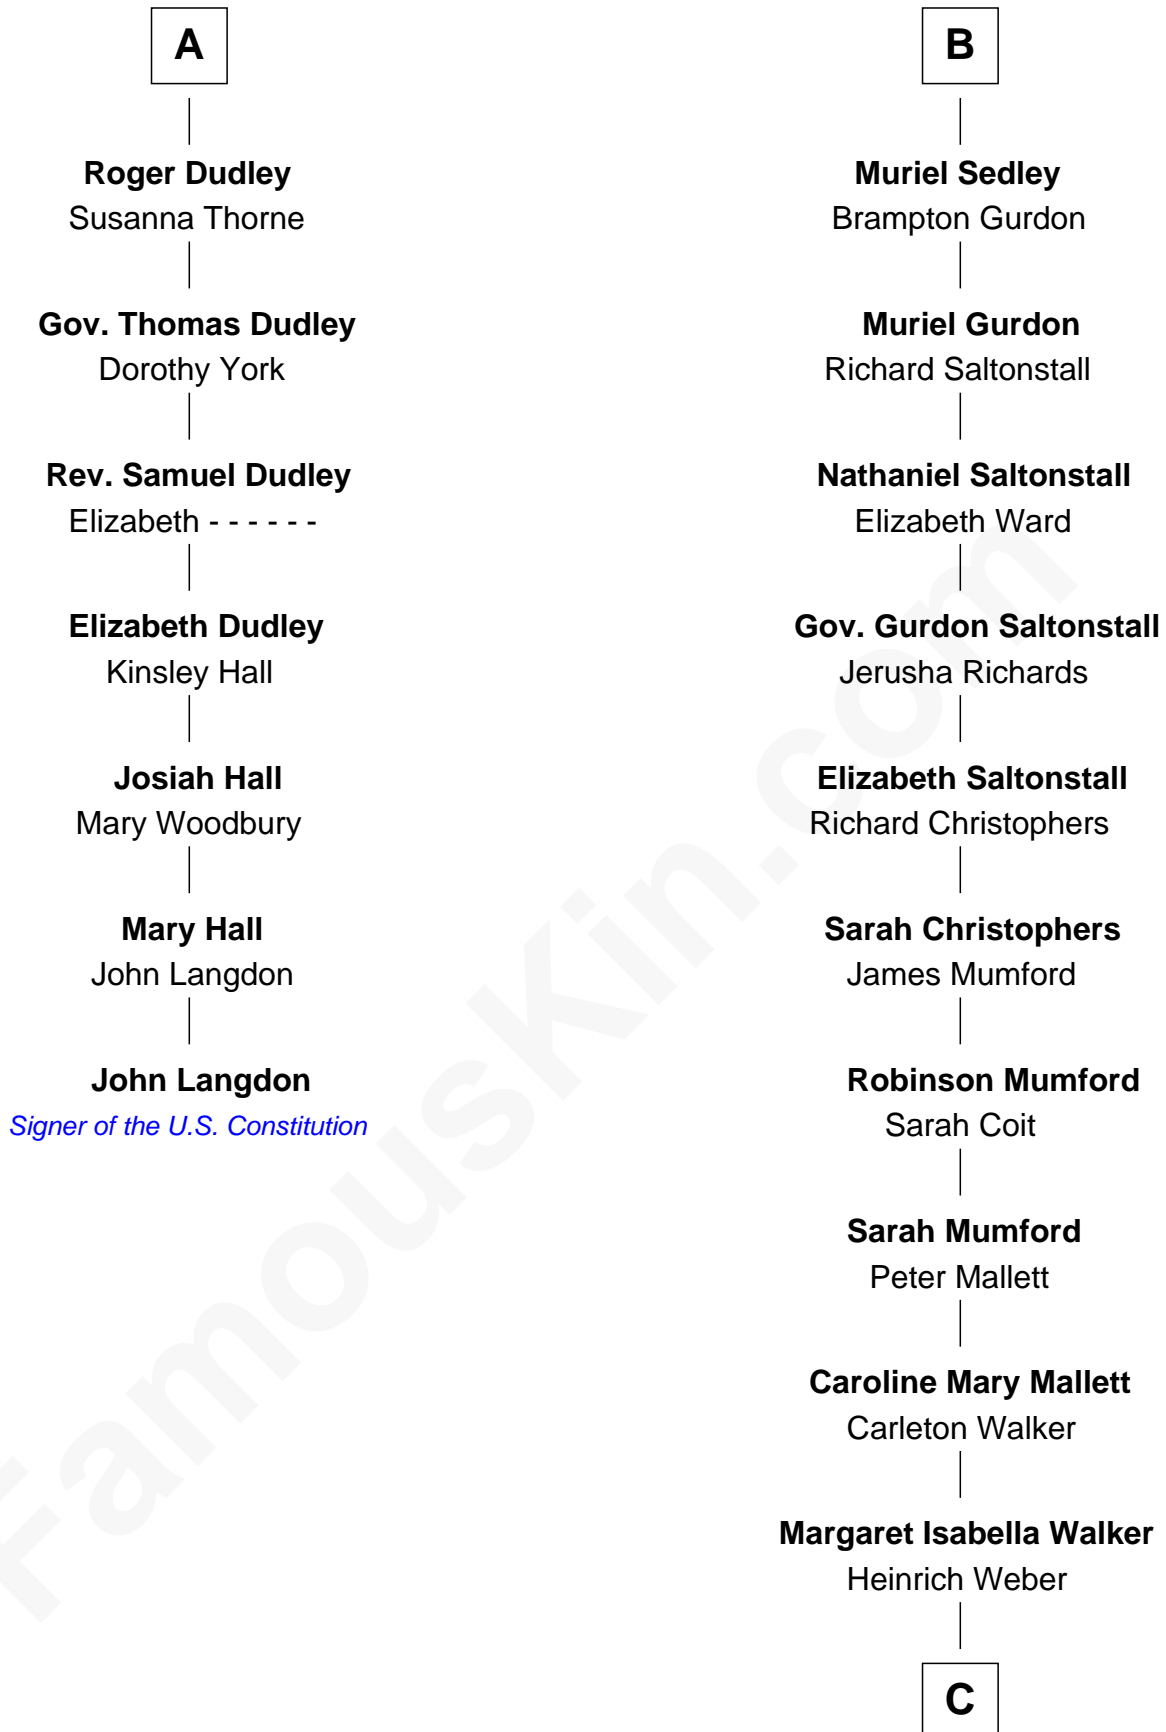

## Relationship Chart of

### John Langdon

*Signer of the U.S. Constitution*

13th cousin 7 times removed of

### Carly Fiorina

*CEO of Hewlett-Packard*

C

**John Walker Weber**

Maude Graves

**Cara Carleton Weber**

Harold Marvin Sneed

**Joseph Tyree Sneed**