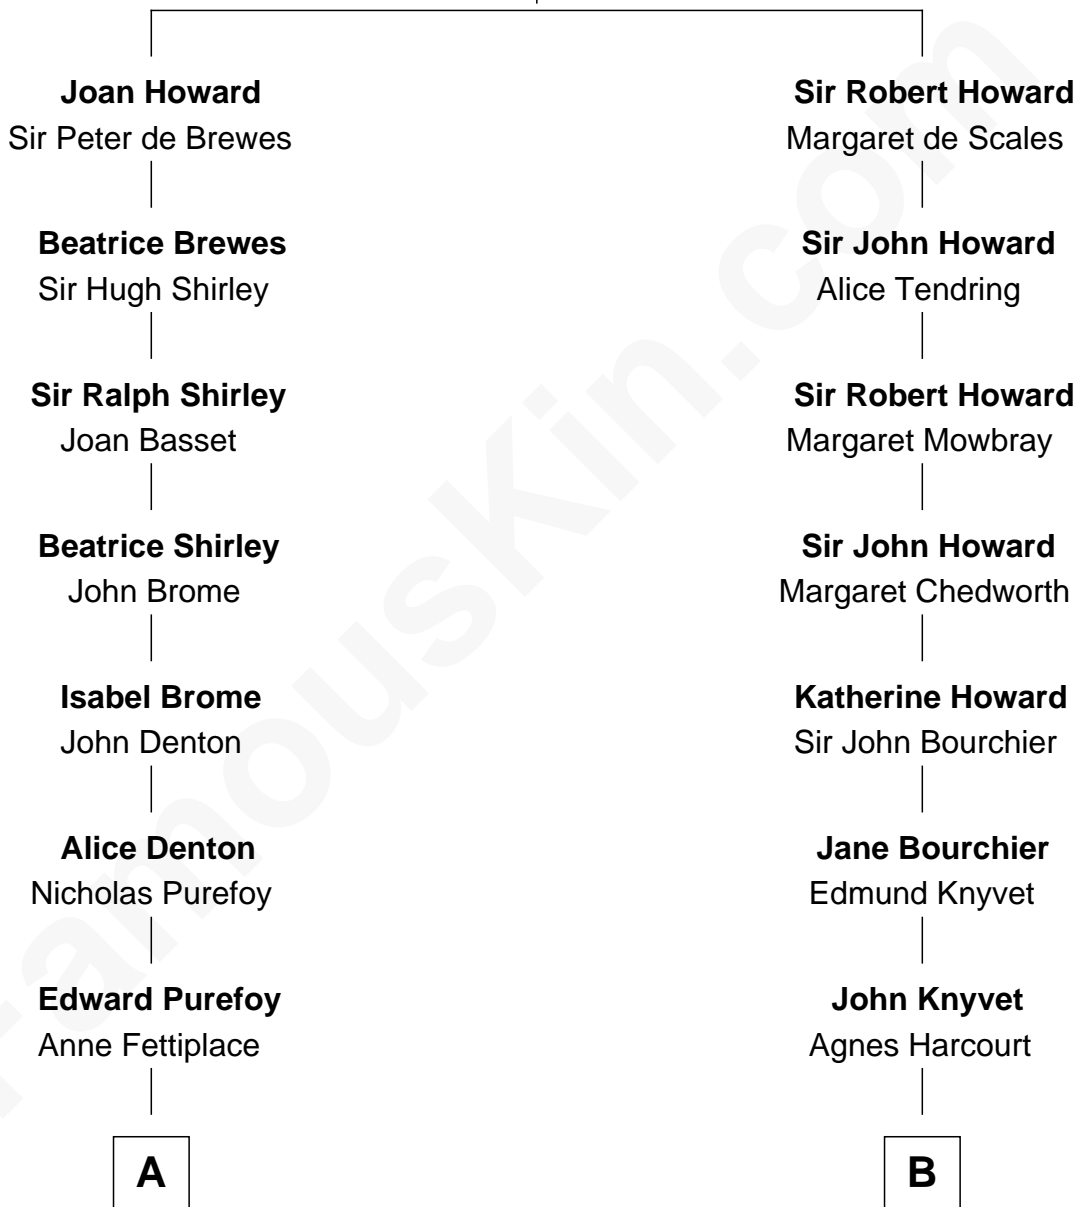

FamousKin.com

Relationship Chart of

John Langdon

Signer of the U.S. Constitution

14th cousin 7 times removed of

Carly Fiorina

CEO of Hewlett-Packard

Sir John Howard

Alice de Bois

C

Margaret Isabella Walker

Heinrich Weber

John Walker Weber

Maude Graves

Cara Carleton Weber

Harold Marvin Sneed