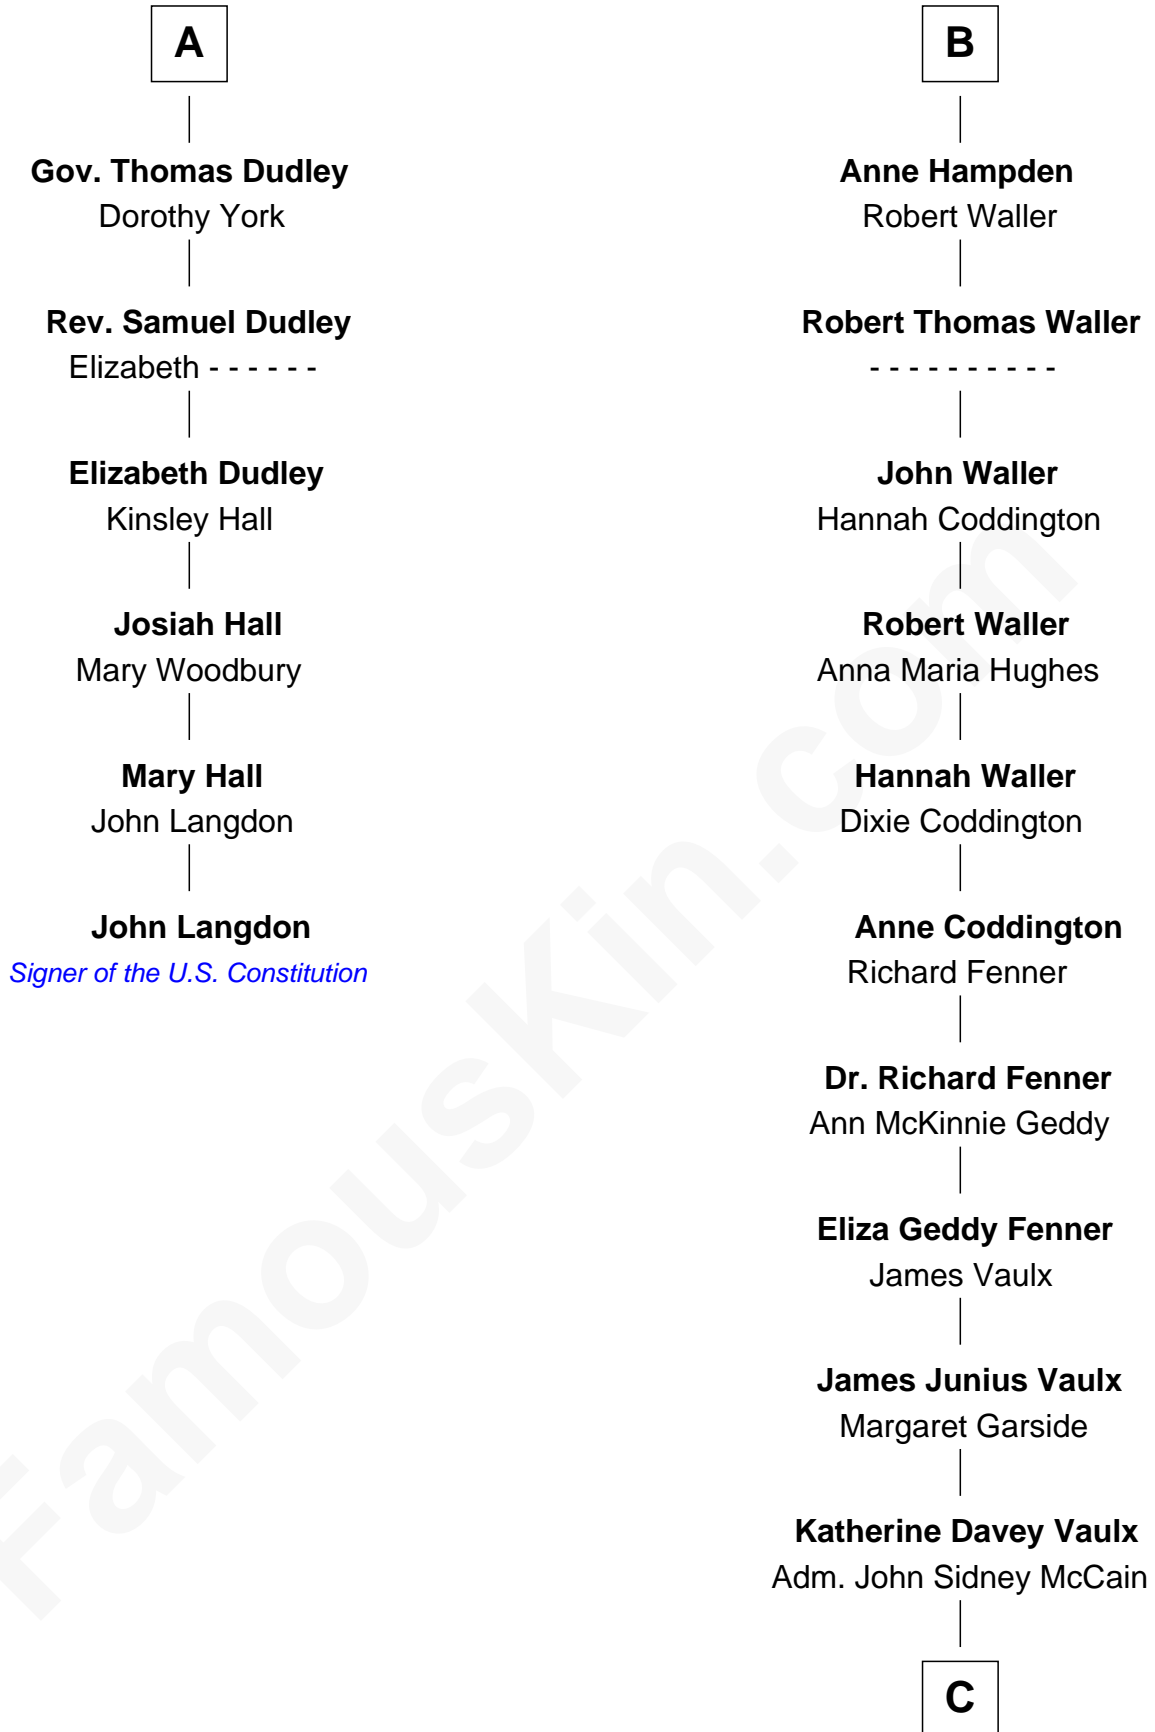

FamousKin.com Relationship Chart of

John Langdon

Signer of the U.S. Constitution

12th cousin 6 times removed of

John McCain

U.S. Senator from Arizona

Sir Walter Blount

Sancha de Ayala

Sir Thomas Blount

Margaret de Gresley

Sanchia Blount

Edward Langford

Alice Langford

John Stradling

Anne Stradling

Sir John Danvers

Anne Danvers

Thomas Lovett

Elizabeth Lovett

Anthony Cave

Anne Cave

Griffith Hampden

B

C

Adm. John Sidney McCain

Roberta Wright

John McCain

U.S. Senator from Arizona

FamousKin.com