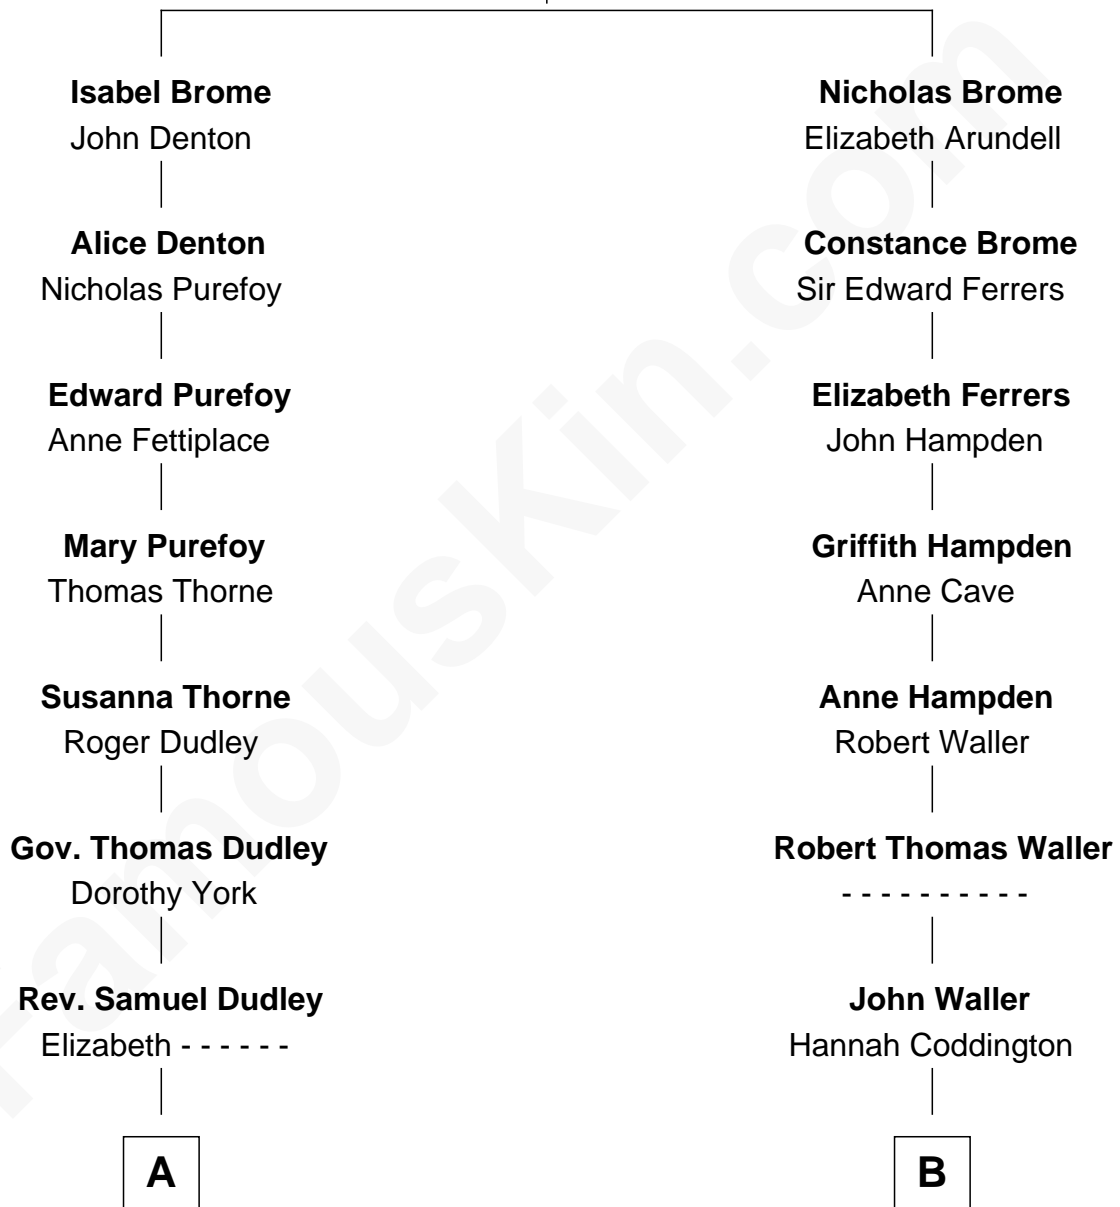

# FamousKin.com Relationship Chart of

**John Langdon**

*Signer of the U.S. Constitution*

10th cousin 5 times removed of

**John McCain**

*U.S. Senator from Arizona*

**John Brome**  
Beatrice Shirley

**A**

**Elizabeth Dudley**

Kinsley Hall

**Josiah Hall**

Mary Woodbury

**Mary Hall**

John Langdon

**John Langdon**

*Signer of the U.S. Constitution*

**B**

**Robert Waller**

Anna Maria Hughes

**Hannah Waller**

Dixie Coddington

**Anne Coddington**

Richard Fenner

**Dr. Richard Fenner**