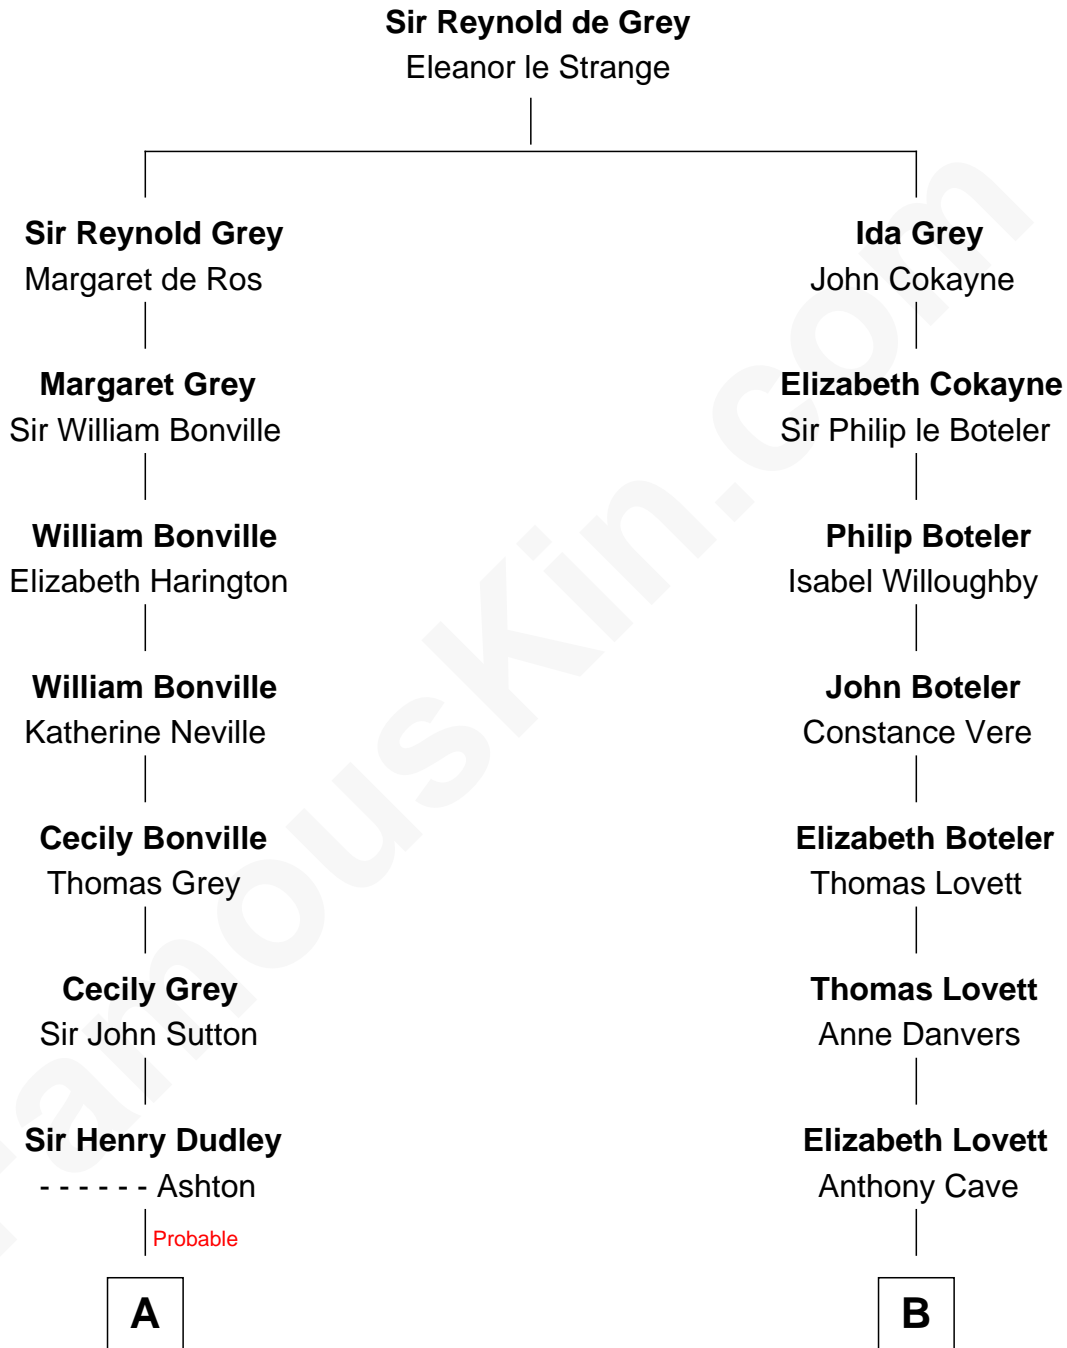

FamousKin.com Relationship Chart of

John Langdon

Signer of the U.S. Constitution

13th cousin 6 times removed of

John McCain

U.S. Senator from Arizona

C

Katherine Davey Vault
Adm. John Sidney McCain

Adm. John Sidney McCain
Roberta Wright

John McCain
U.S. Senator from Arizona

FamousKin.com