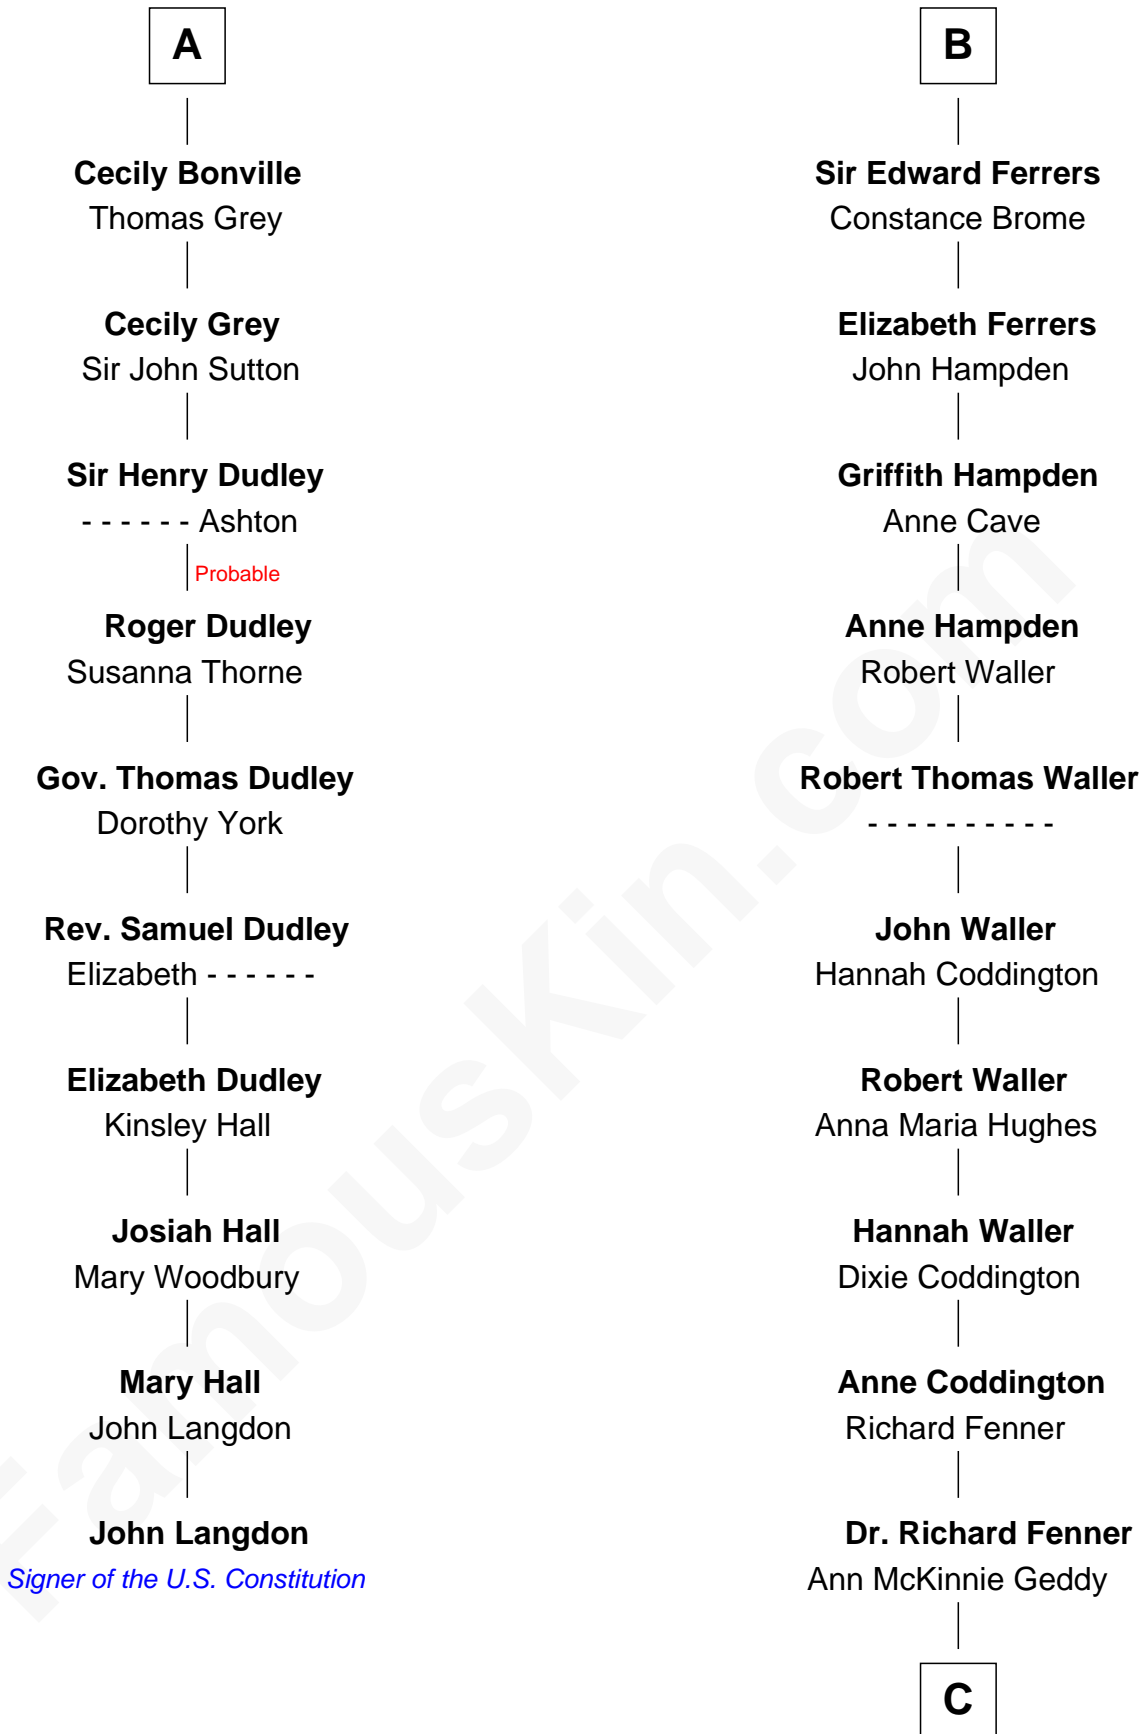

# FamousKin.com Relationship Chart of

**John Langdon**

*Signer of the U.S. Constitution*

16th cousin 5 times removed of

**John McCain**

*U.S. Senator from Arizona*

**Sir Gilbert de Clare**

Joan of Acre

**Margaret Grey**

Sir William Bonville

**William Bonville**

Elizabeth Harington

**William Bonville**

Katherine Neville

**A**

**Elizabeth de Clare**

Philippa Clifford

**Sir Thomas Ferrers**

Elizabeth Freville

**Sir Henry Ferrers**

Margaret Heckstall

**B**

**C**

**Eliza Geddy Fenner**

James Vaulx

**James Junius Vaulx**

Margaret Garside

**Katherine Davey Vaulx**

Adm. John Sidney McCain

**Adm. John Sidney McCain**

Roberta Wright

**John McCain**