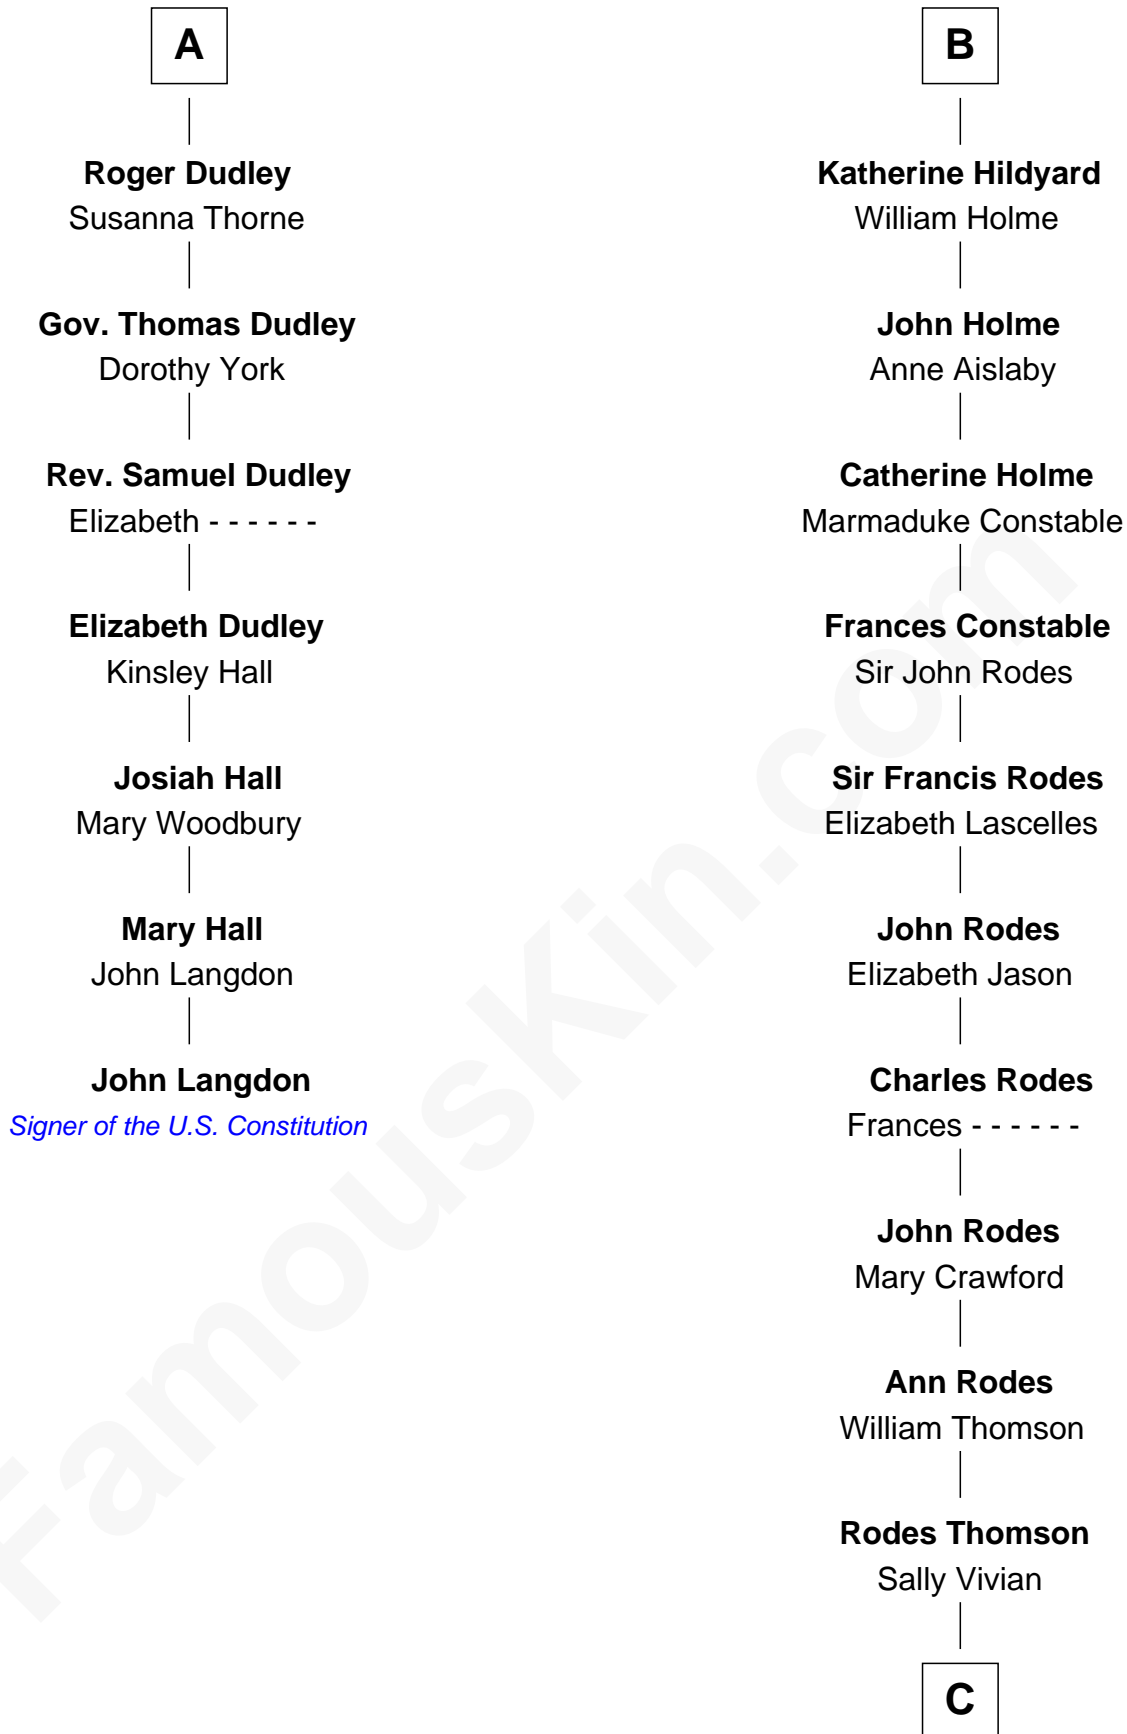

# FamousKin.com Relationship Chart of

**John Langdon**

*Signer of the U.S. Constitution*

13th cousin 8 times removed of

**Melvyn Douglas**

*Movie Actor*

**Edward III, King of England**

Philippa of Hainault

**C**

**Nancy Thomson**

Thomas Johnson Garrett

**Sophia Garrett**

Erskine Douglas

**Emma Jane Douglas**

Col. George Taliaferro Shackelford

**Lena Priscilla Shackelford**

Edouard Gregory Hesselberg

**Melvyn Douglas**

*Movie Actor*

FamousKin.com