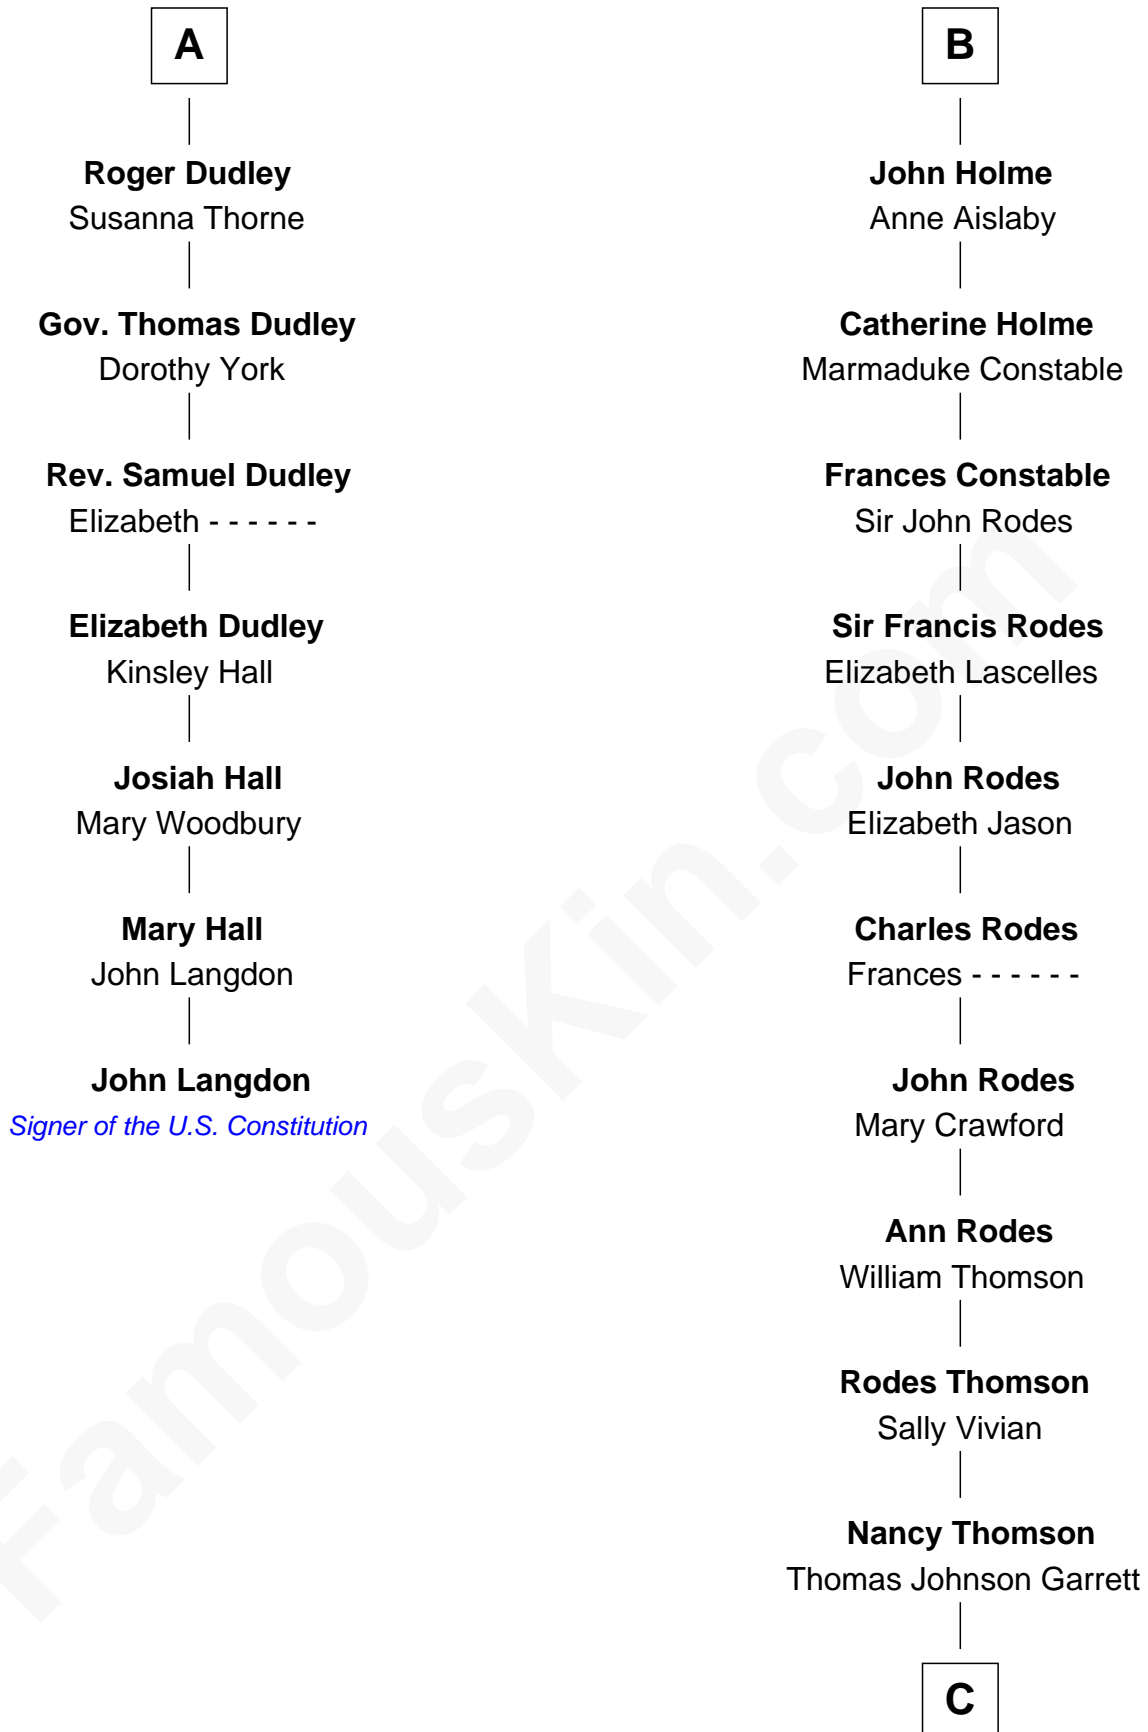

FamousKin.com Relationship Chart of

John Langdon

Signer of the U.S. Constitution

13th cousin 7 times removed of

Melvyn Douglas

Movie Actor

Sir Ralph de Neville

Alice de Audley

C

Sophia Garrett
Erskine Douglas

Emma Jane Douglas
Col. George Taliaferro Shackelford

Lena Priscilla Shackelford
Edouard Gregory Hesselberg

Melvyn Douglas
Movie Actor

FamousKin.com