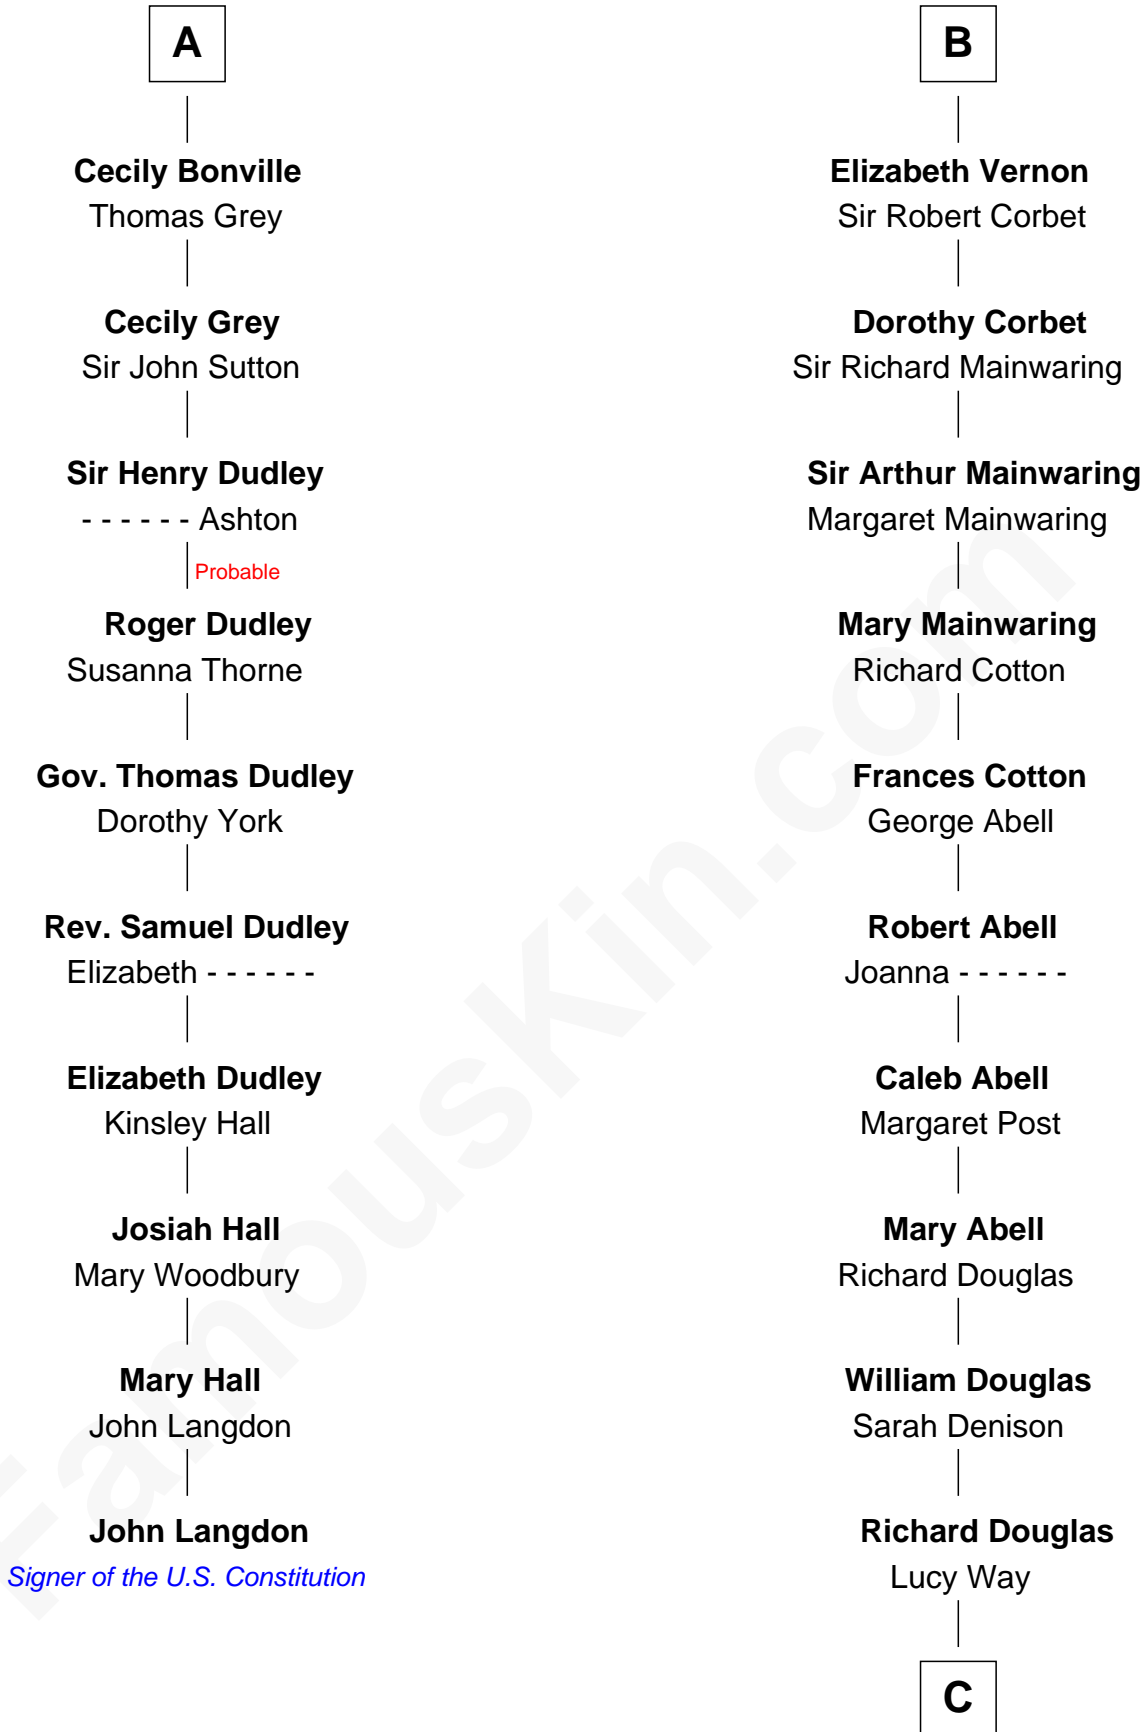

FamousKin.com Relationship Chart of

John Langdon

Signer of the U.S. Constitution

16th cousin 4 times removed of

Melvyn Douglas

Movie Actor

Sir Robert de Ros

Isabel de Aubeney

C

Erskine Douglas

Sophia Garrett

Emma Jane Douglas

Col. George Taliaferro Shackelford

Lena Priscilla Shackelford

Edouard Gregory Hesselberg

Melvyn Douglas