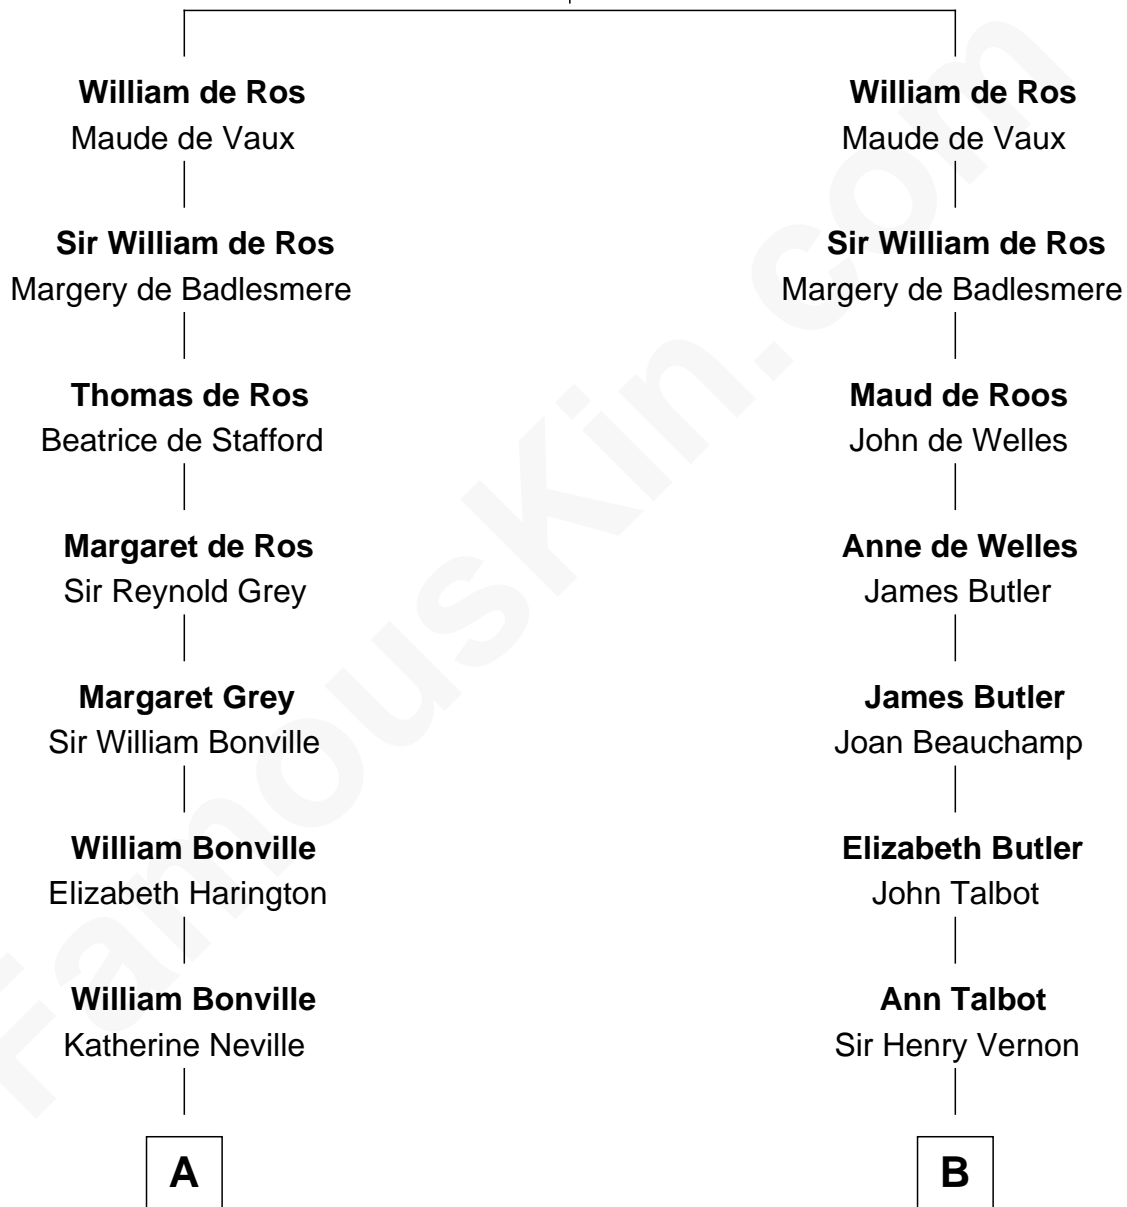

FamousKin.com Relationship Chart of

John Langdon

Signer of the U.S. Constitution

16th cousin 4 times removed of

Melvyn Douglas

Movie Actor

Sir Robert de Ros

Isabel de Aubeney

C

Erskine Douglas

Sophia Garrett

Emma Jane Douglas

Col. George Taliaferro Shackelford

Lena Priscilla Shackelford

Edouard Gregory Hesselberg

Melvyn Douglas