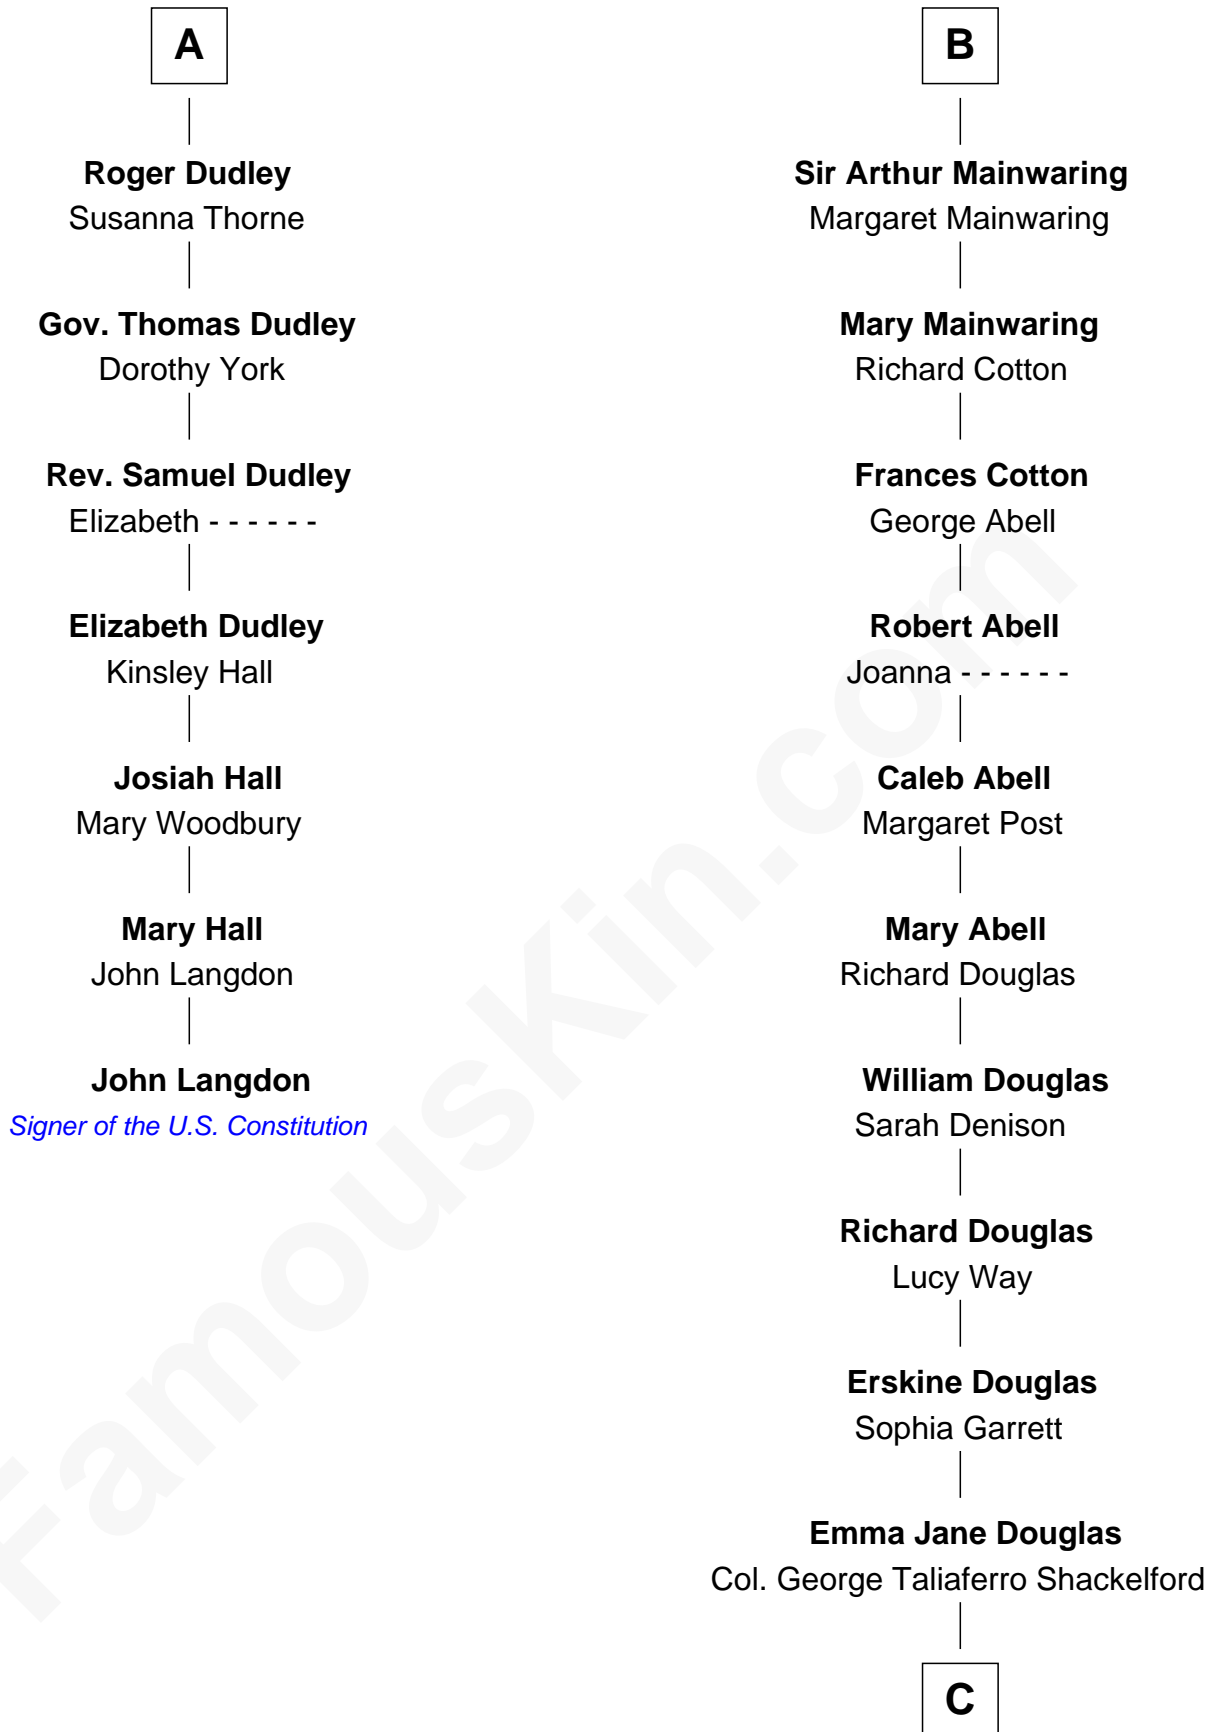

FamousKin.com Relationship Chart of

John Langdon

Signer of the U.S. Constitution

13th cousin 5 times removed of

Melvyn Douglas

Movie Actor

C

Lena Priscilla Shackelford
Edouard Gregory Hesselberg