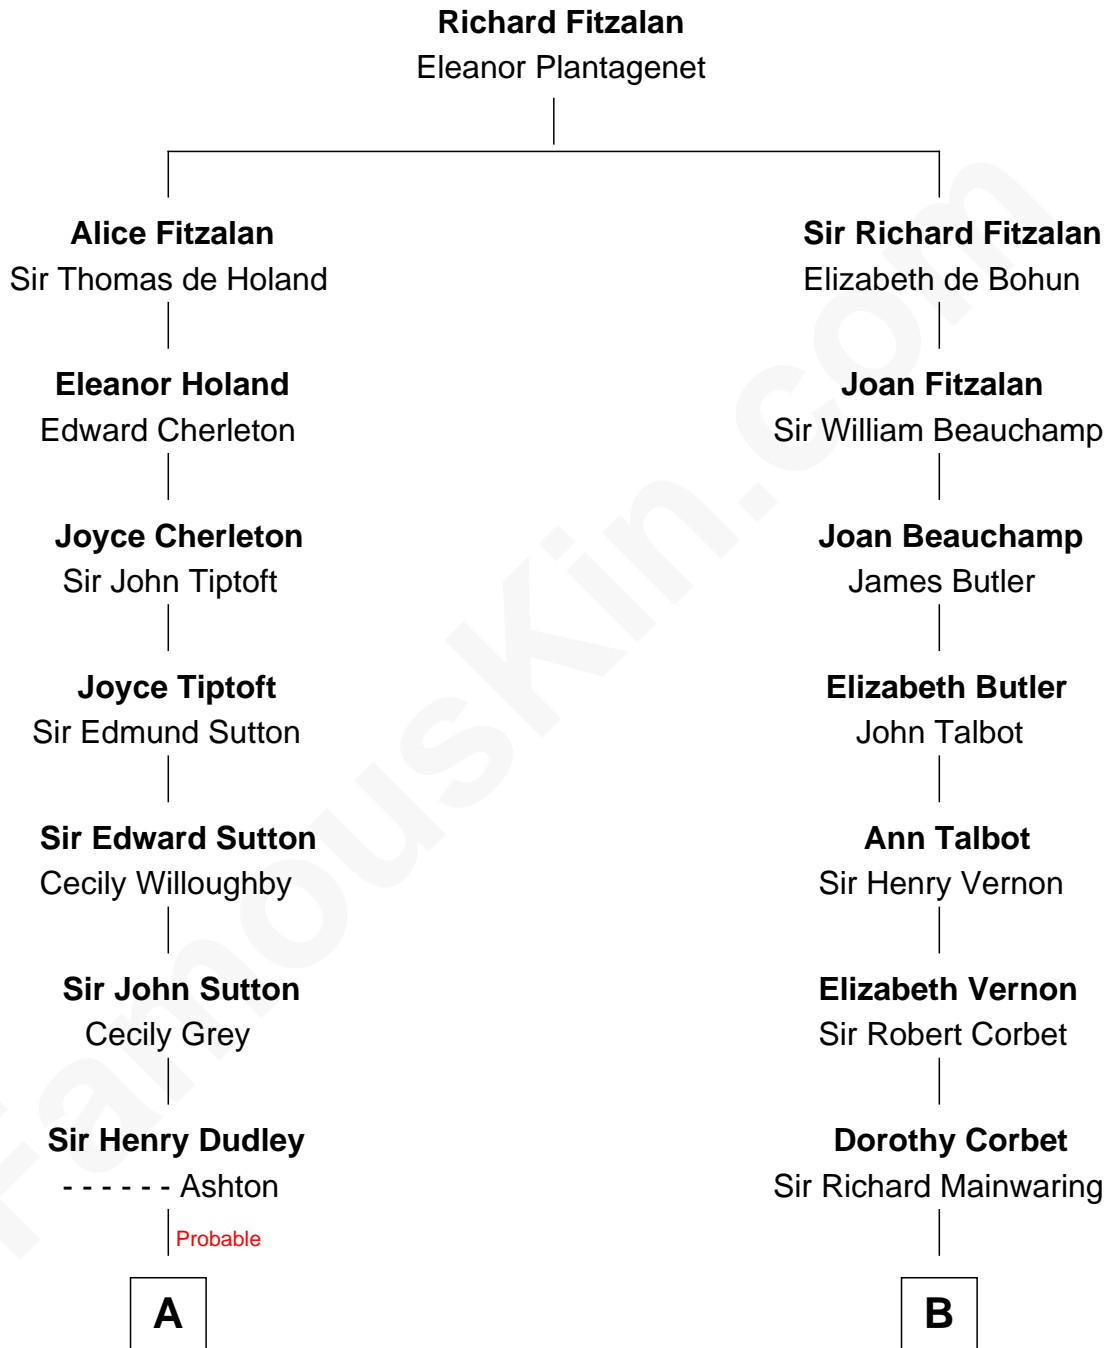

FamousKin.com Relationship Chart of

John Langdon

Signer of the U.S. Constitution

13th cousin 5 times removed of

Melvyn Douglas

Movie Actor

C

Lena Priscilla Shackelford
Edouard Gregory Hesselberg