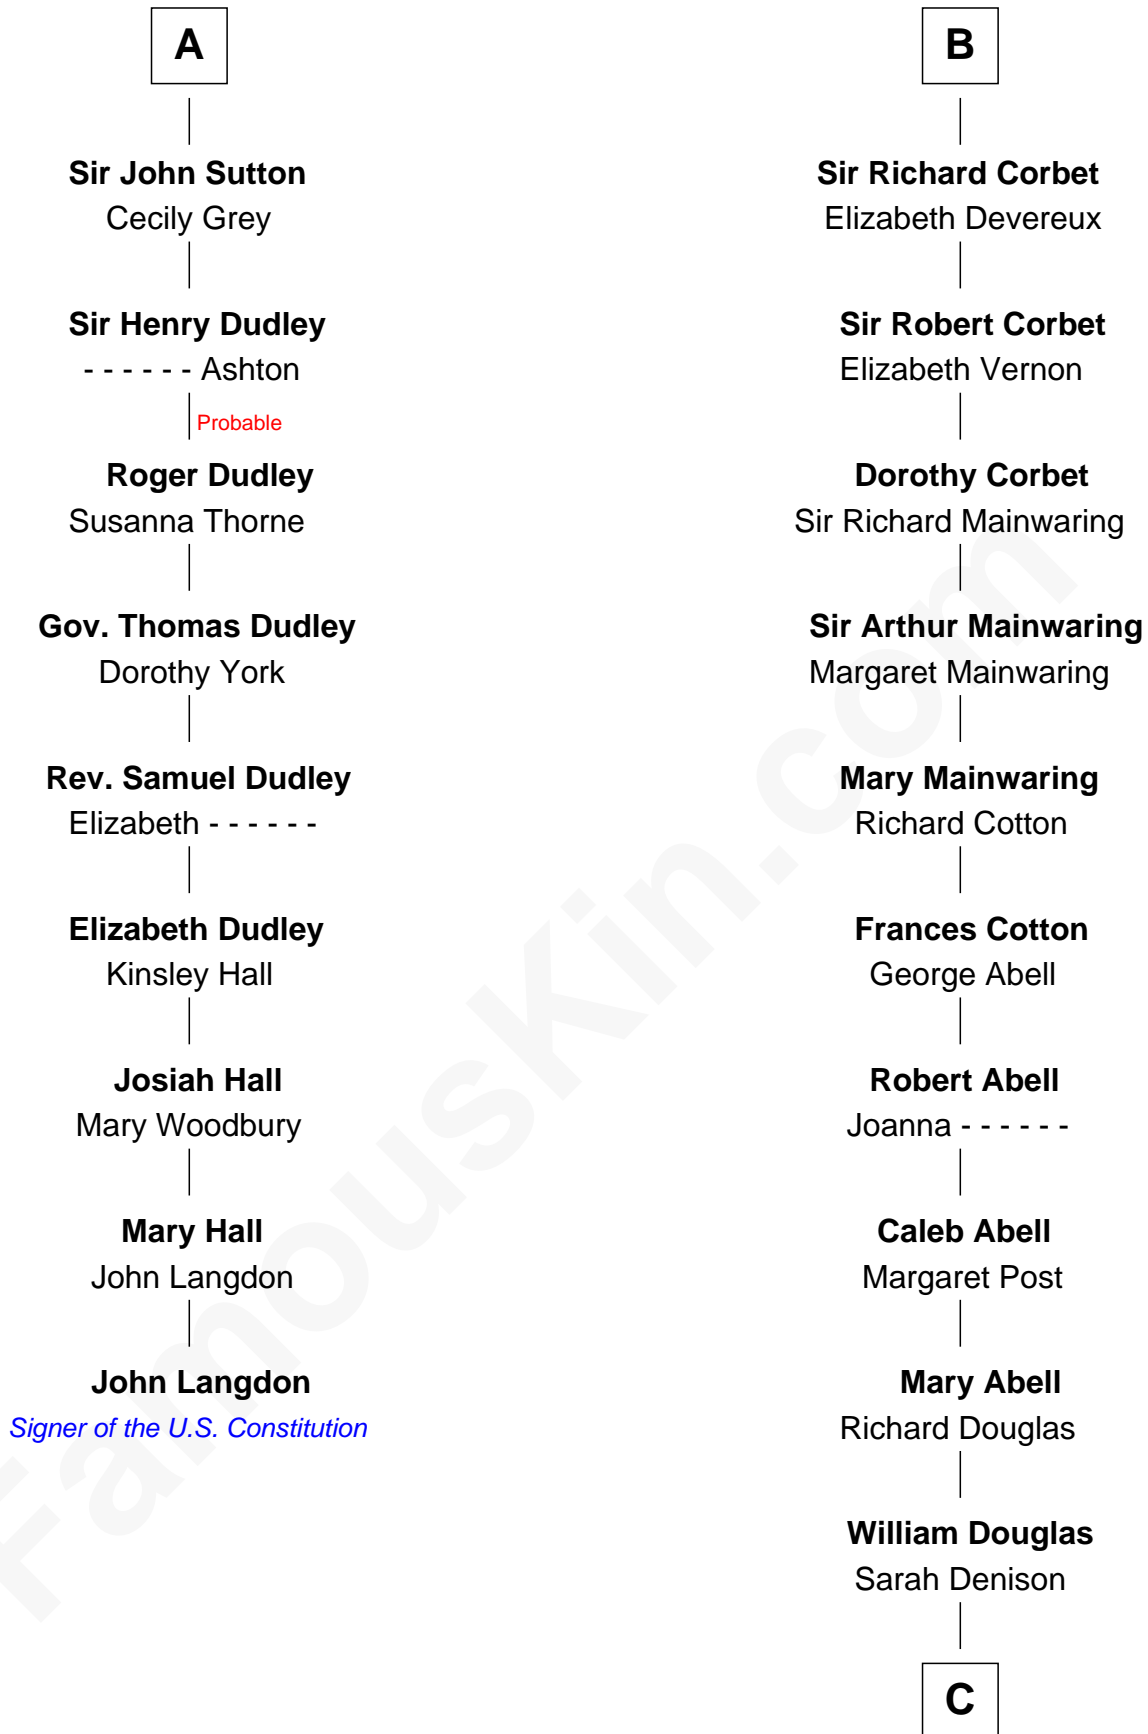

FamousKin.com

Relationship Chart of

John Langdon

Signer of the U.S. Constitution

15th cousin 6 times removed of

Melvyn Douglas
Movie Actor

C

Richard Douglas

Lucy Way

Erskine Douglas

Sophia Garrett

Emma Jane Douglas

Col. George Taliaferro Shackelford

Lena Priscilla Shackelford

Edouard Gregory Hesselberg

Melvyn Douglas