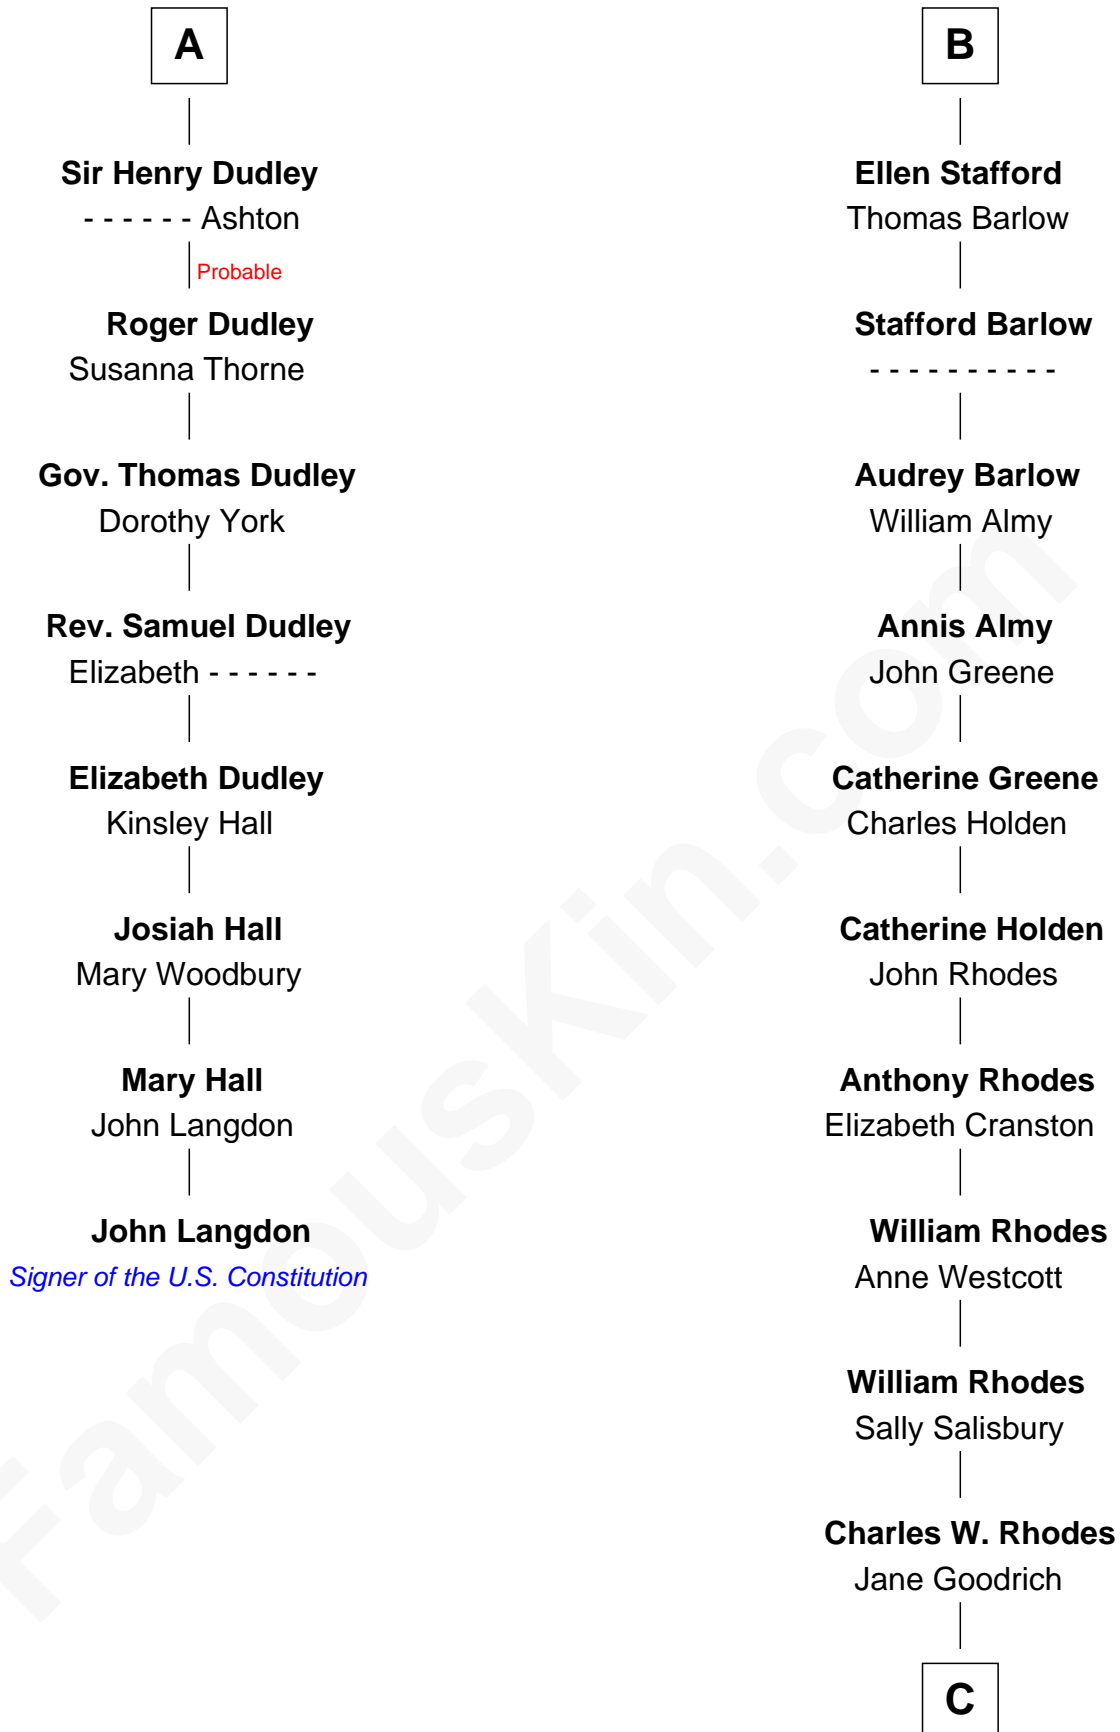

FamousKin.com

Relationship Chart of

John Langdon

Signer of the U.S. Constitution

14th cousin 7 times removed of

Sarah Palin

9th Governor of Alaska

C

Alma Miranda Rhodes

James W. Heath

Charles R. Heath

Alice Adeline Oriel

Charles Francis Heath

Nellie Marie Brandt

Charles Richard Heath

Sarah Sheeran