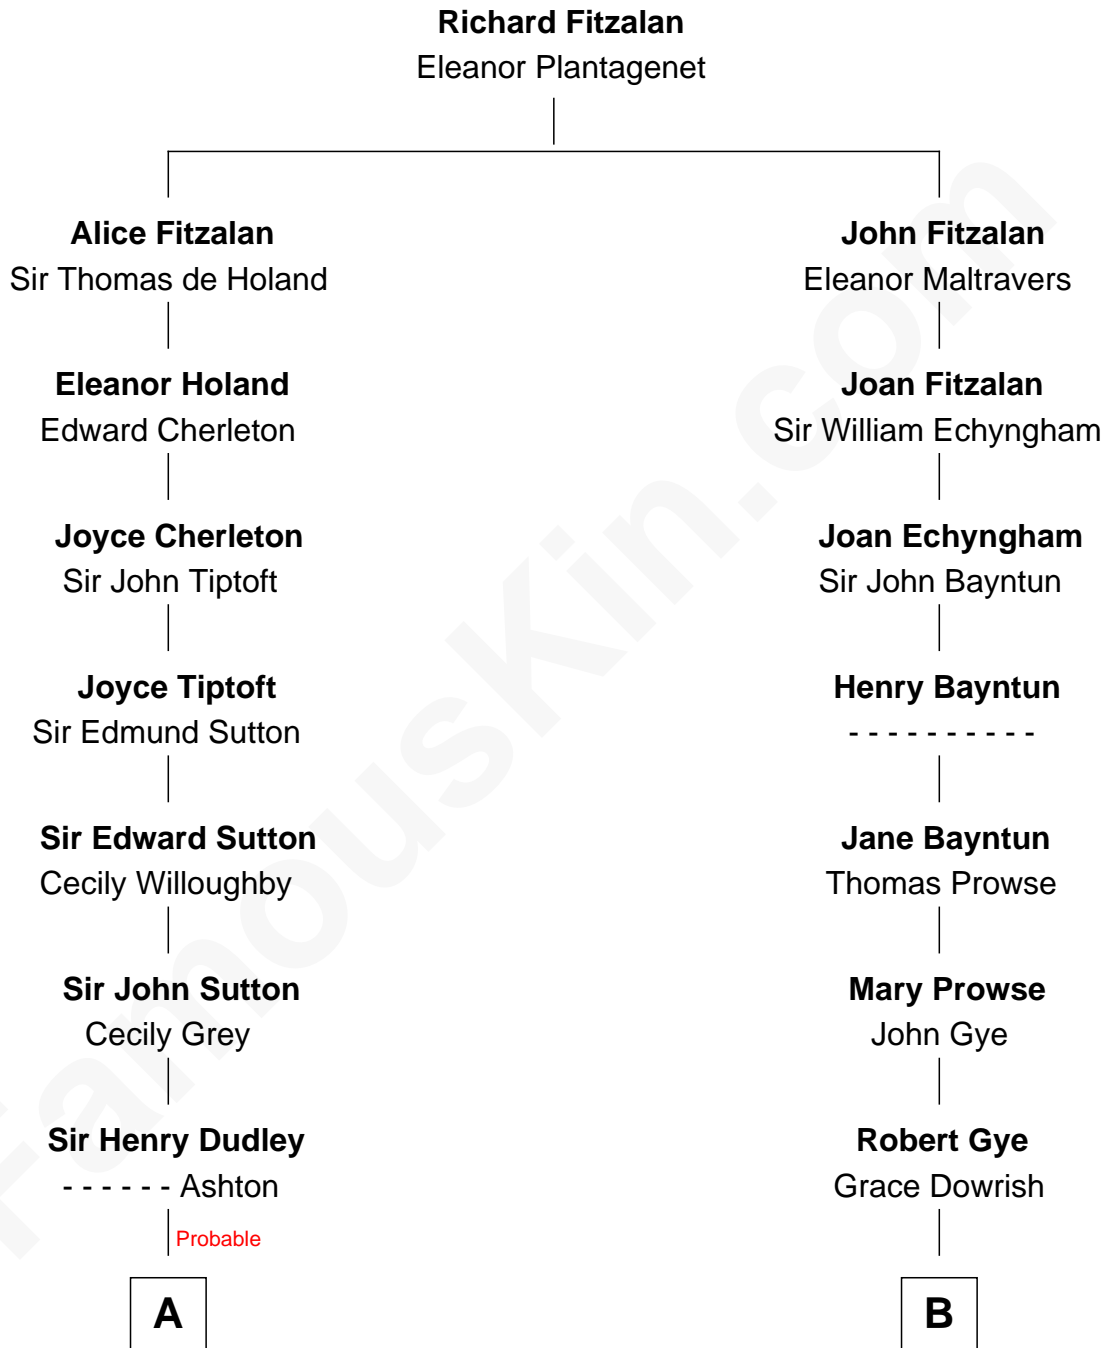

# FamousKin.com Relationship Chart of

**John Langdon**

*Signer of the U.S. Constitution*

13th cousin 5 times removed of

**Sarah Palin**

*9th Governor of Alaska*

**C**

**Charles Richard Heath**

Sarah Sheeran

**Sarah Palin**

*9th Governor of Alaska*

FamousKin.com