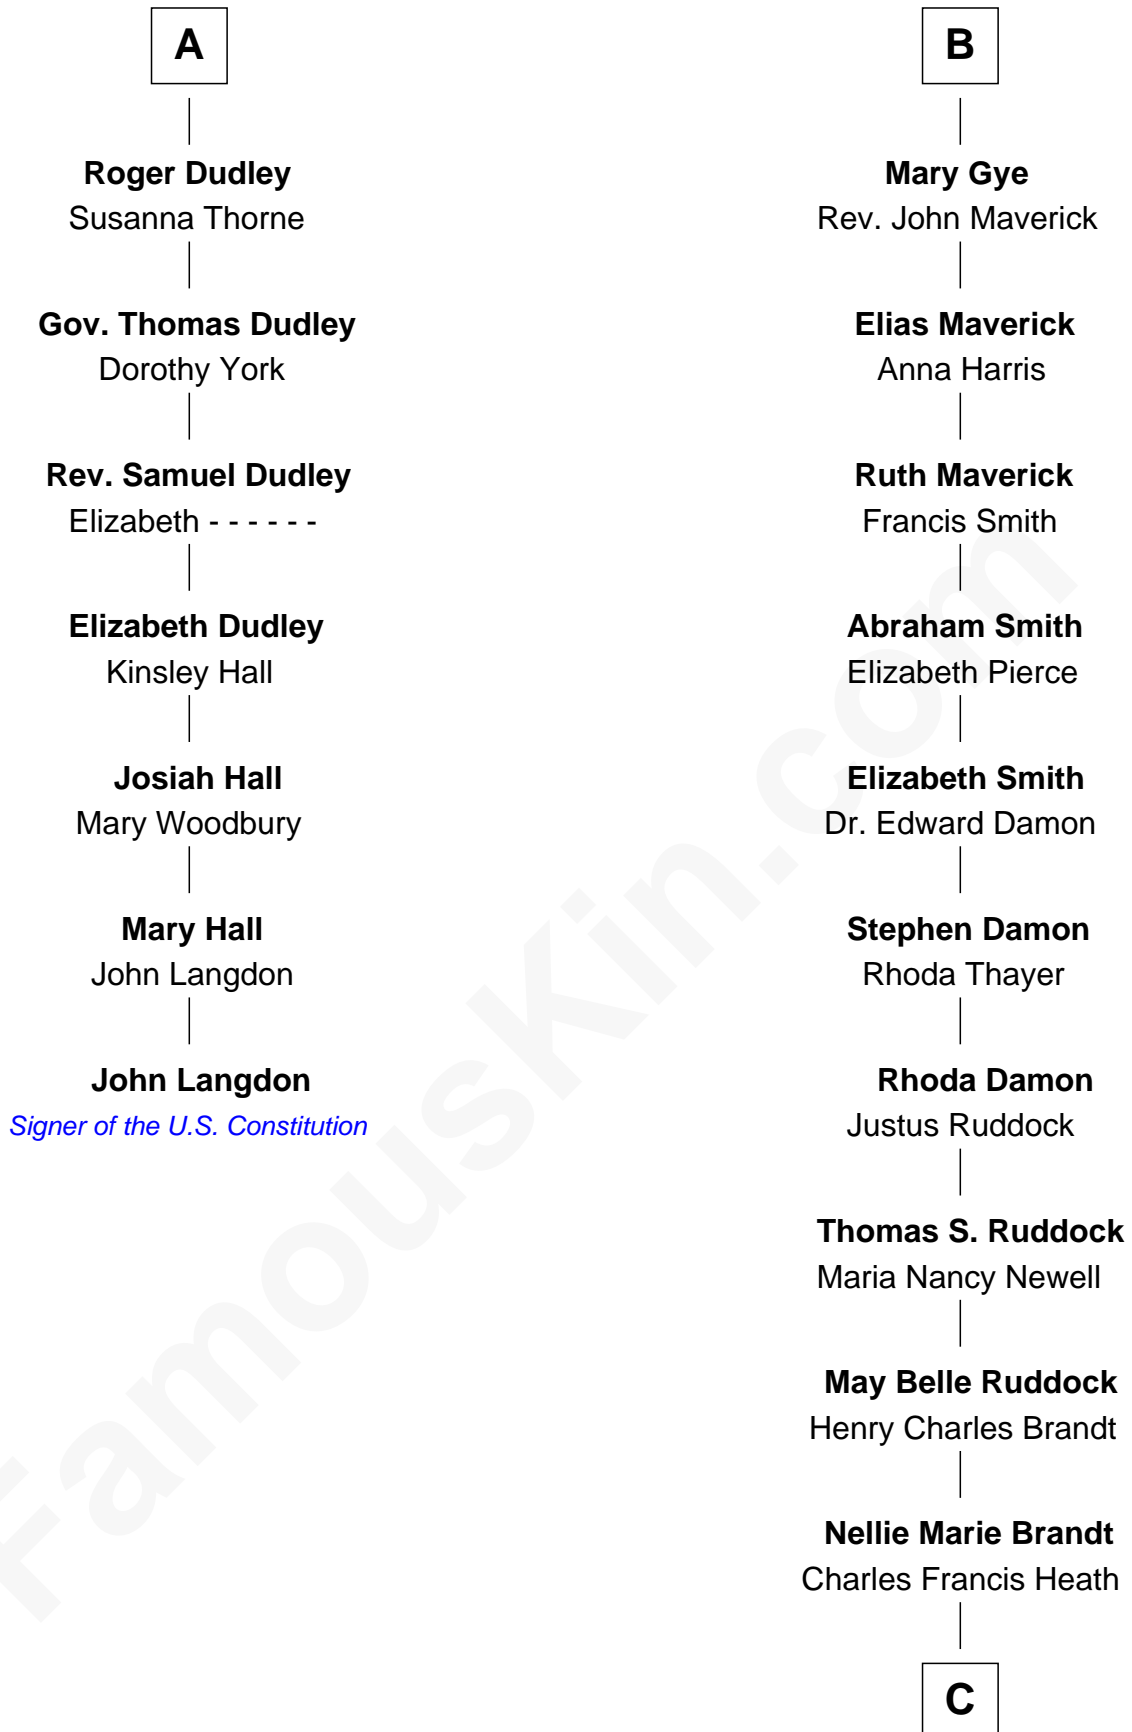

# FamousKin.com Relationship Chart of

**John Langdon**

*Signer of the U.S. Constitution*

13th cousin 5 times removed of

**Sarah Palin**

*9th Governor of Alaska*

**C**

**Charles Richard Heath**

Sarah Sheeran

**Sarah Palin**

*9th Governor of Alaska*

FamousKin.com