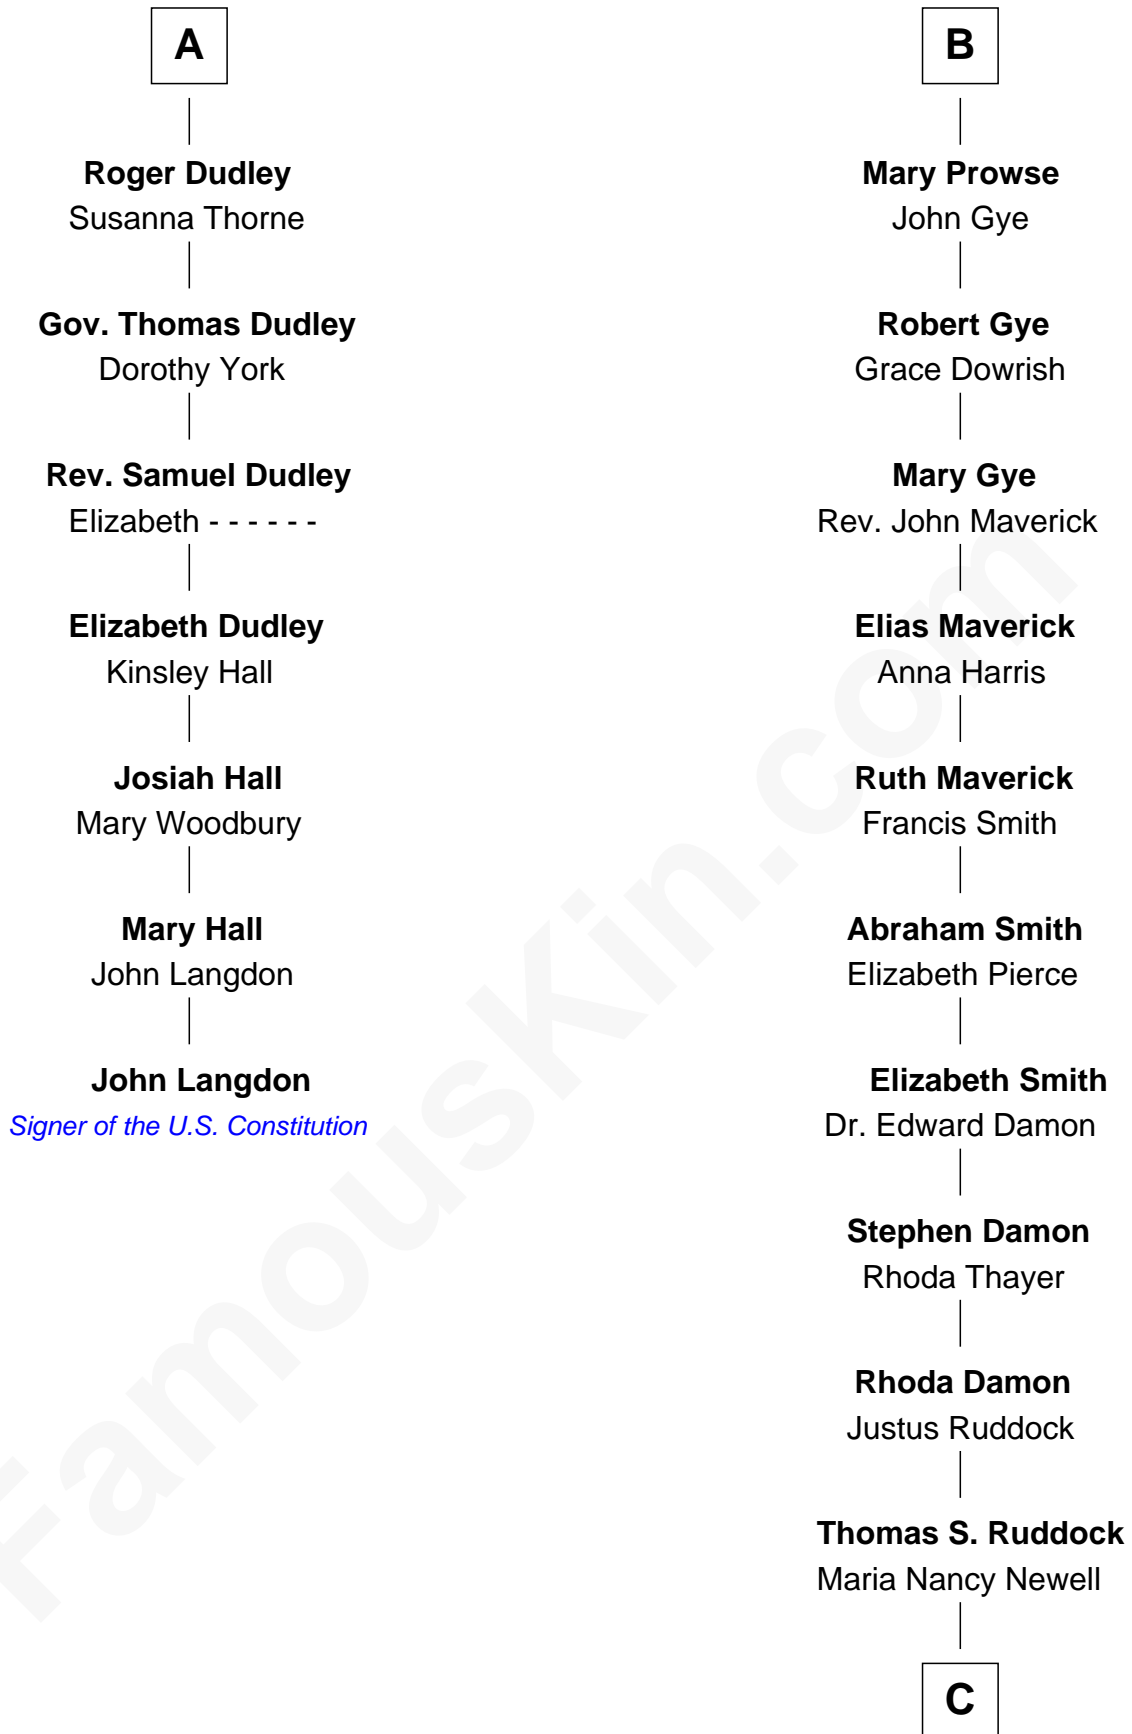

FamousKin.com

Relationship Chart of

John Langdon

Signer of the U.S. Constitution

13th cousin 7 times removed of

Sarah Palin

9th Governor of Alaska

Sir Maurice de Berkeley

Eve la Zouche

C

—
May Belle Ruddock
Henry Charles Brandt

—
Nellie Marie Brandt
Charles Francis Heath

—
Charles Richard Heath
Sarah Sheeran

—
Sarah Palin
9th Governor of Alaska

FamousKin.com