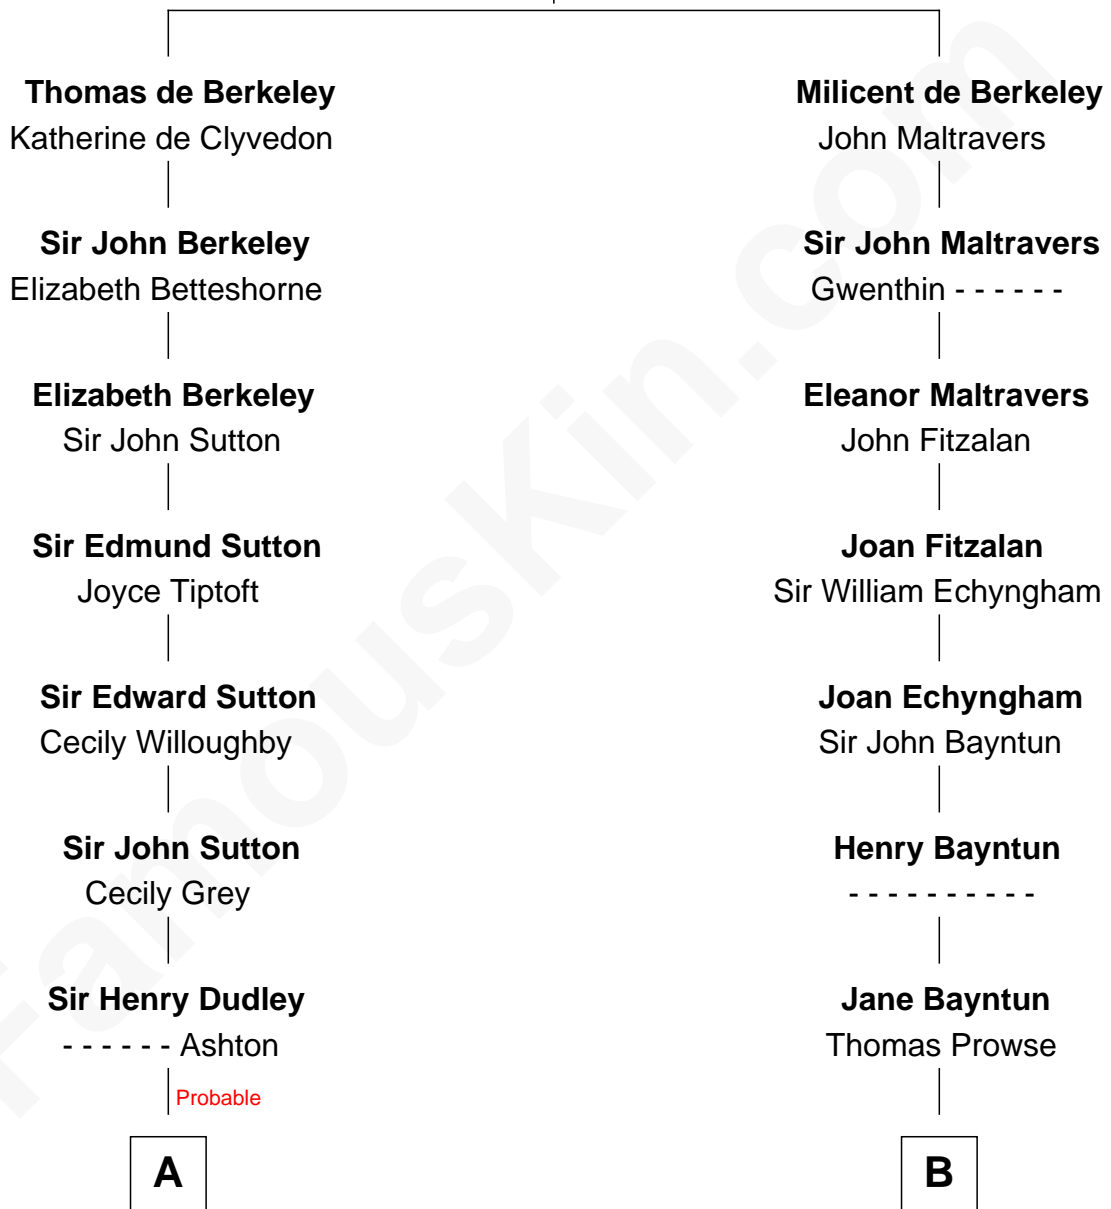

FamousKin.com

Relationship Chart of

John Langdon

Signer of the U.S. Constitution

13th cousin 7 times removed of

Sarah Palin

9th Governor of Alaska

Sir Maurice de Berkeley

Eve la Zouche

C

—
May Belle Ruddock
Henry Charles Brandt

—
Nellie Marie Brandt
Charles Francis Heath

—
Charles Richard Heath
Sarah Sheeran

—
Sarah Palin
9th Governor of Alaska

FamousKin.com