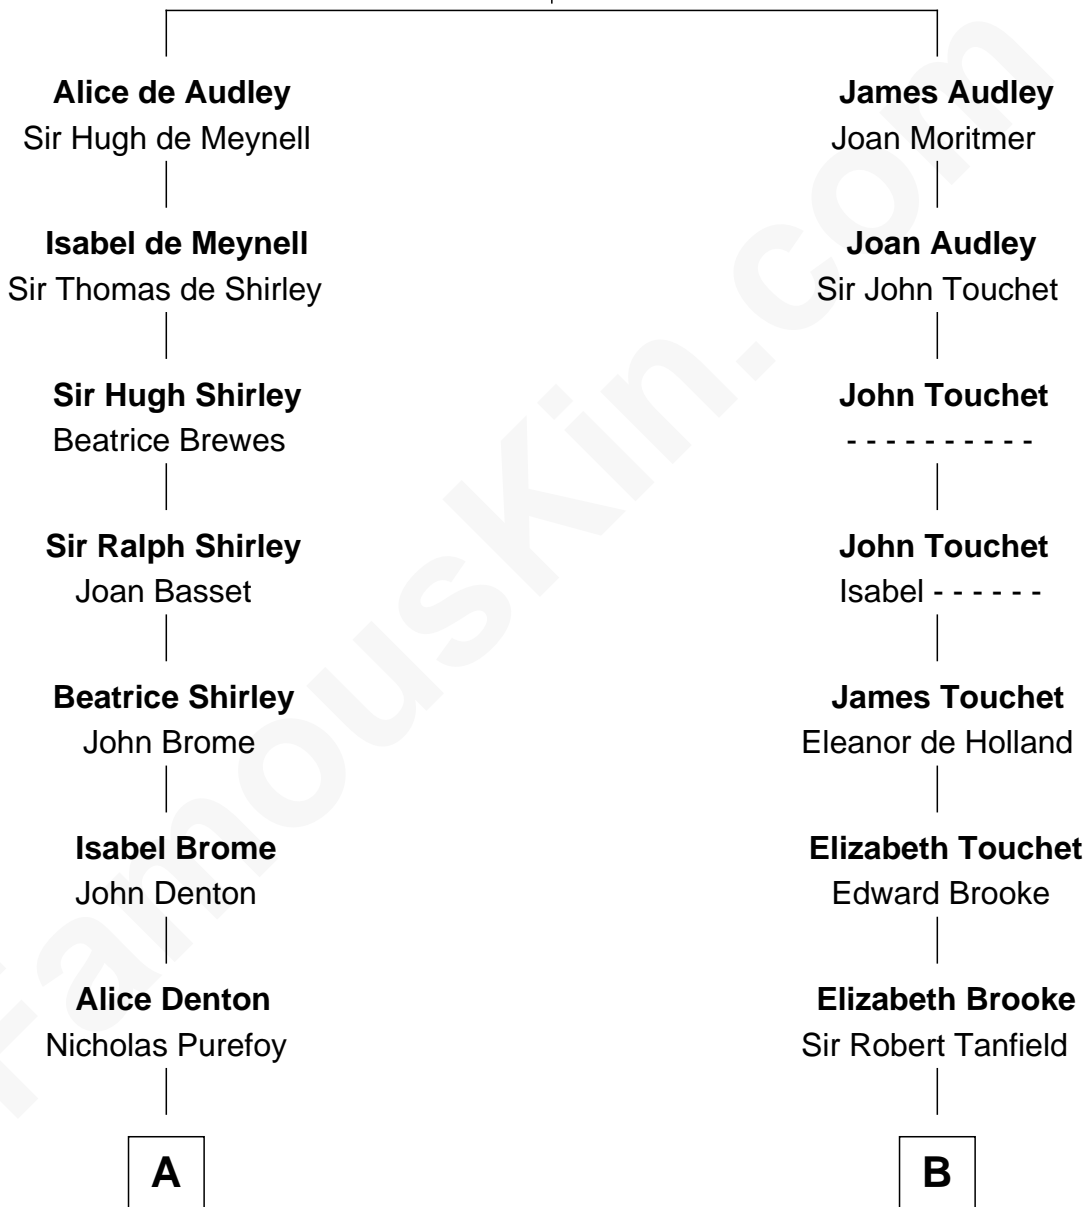

FamousKin.com Relationship Chart of

John Langdon

Signer of the U.S. Constitution

15th cousin 2 times removed of

Thomas Jefferson

3rd U.S. President and Signer of the Declaration of Independence

Sir Nicholas Audley

Joan Martin

A

Edward Purefoy
Anne Fettiplace

Mary Purefoy
Thomas Thorne

Susanna Thorne
Roger Dudley

Gov. Thomas Dudley
Dorothy York

Rev. Samuel Dudley
Elizabeth - - - - -

Elizabeth Dudley
Kinsley Hall