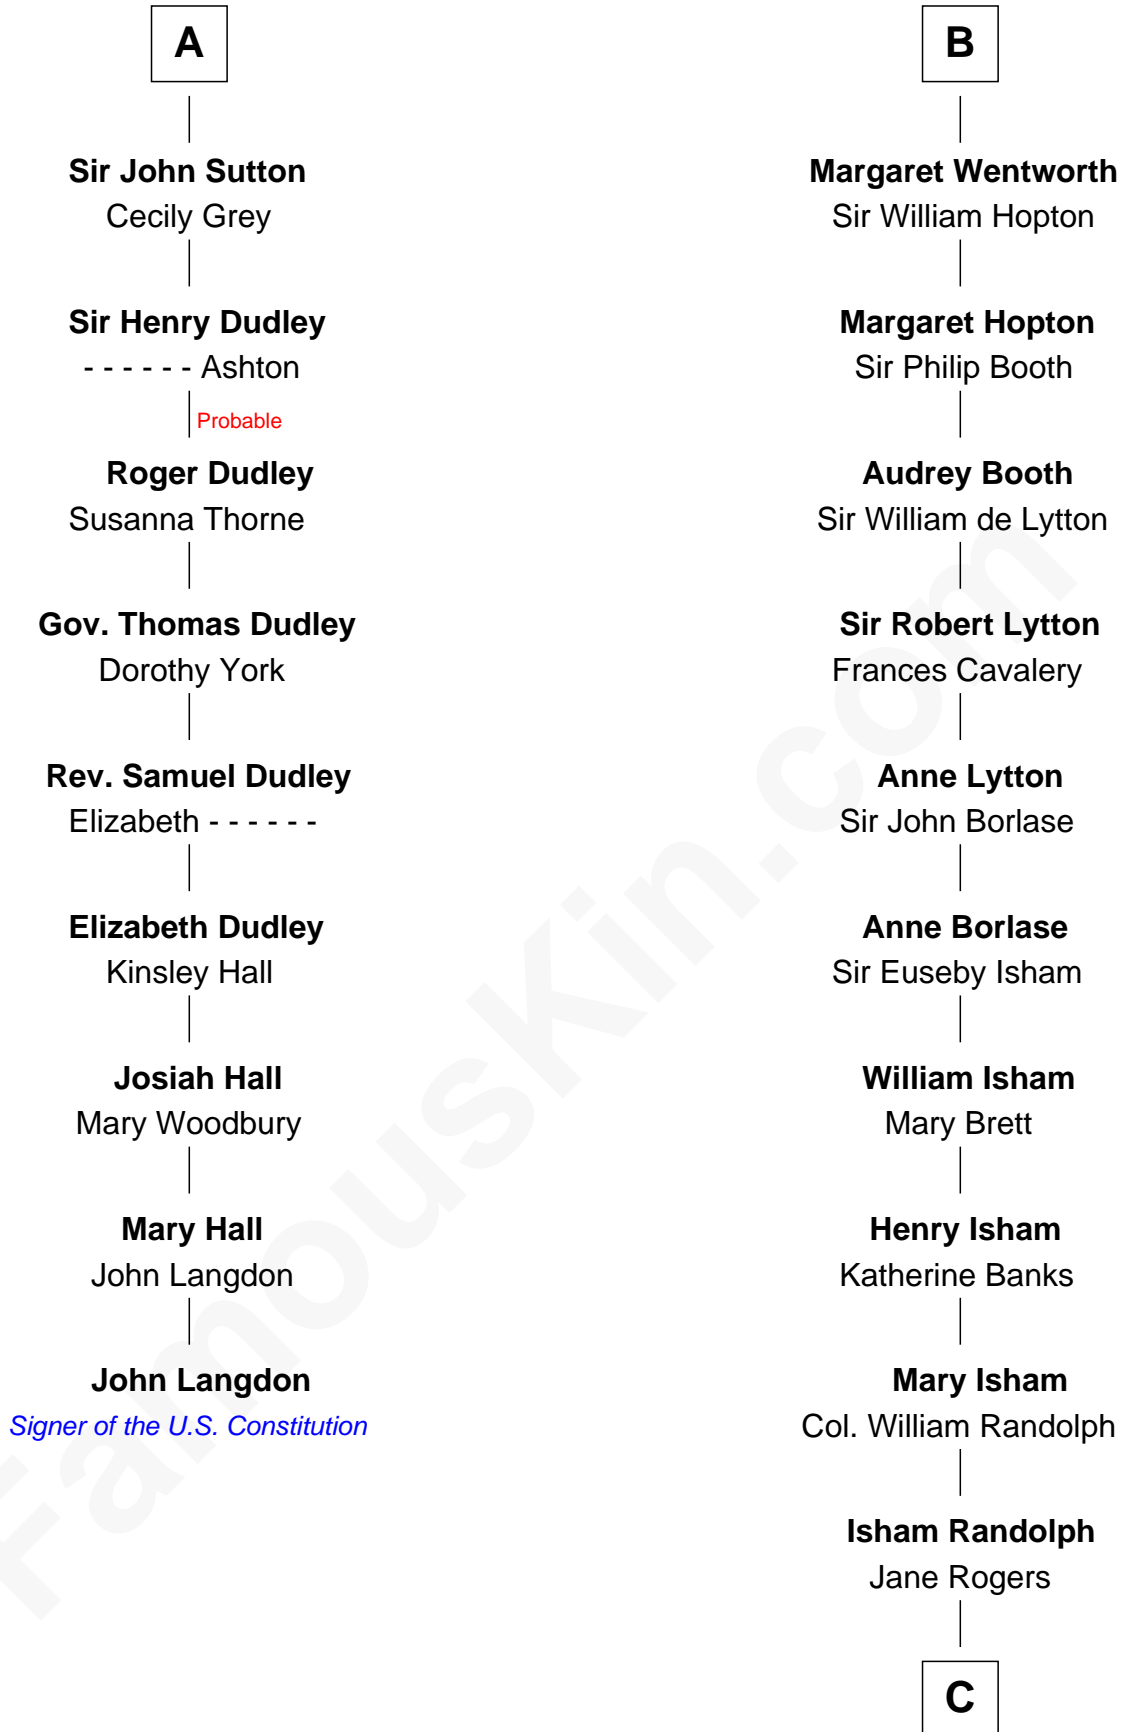

FamousKin.com

Relationship Chart of

John Langdon

Signer of the U.S. Constitution

15th cousin 3 times removed of

Thomas Jefferson

3rd U.S. President and Signer of the Declaration of Independence

Sir William de Ferrers

Thomas de Berkeley
Katherine de Clyvedon

John Deincourt

Sir John Berkeley
Elizabeth Betteshorne

Sir William Deincourt
Milicent la Zouche

Elizabeth Berkeley
Sir John Sutton

Margaret Deincourt
Sir Robert de Tibetot

Sir Edmund Sutton
Joyce Tiptoft

Elizabeth de Tibetot
Sir Philip le Despencer

Sir Edward Sutton
Cecily Willoughby

Margery Despencer
Sir Roger Wentworth

A

B

C

—
Jane Randolph

Peter Jefferson

—
Thomas Jefferson

3rd U.S. President

FamousKin.com